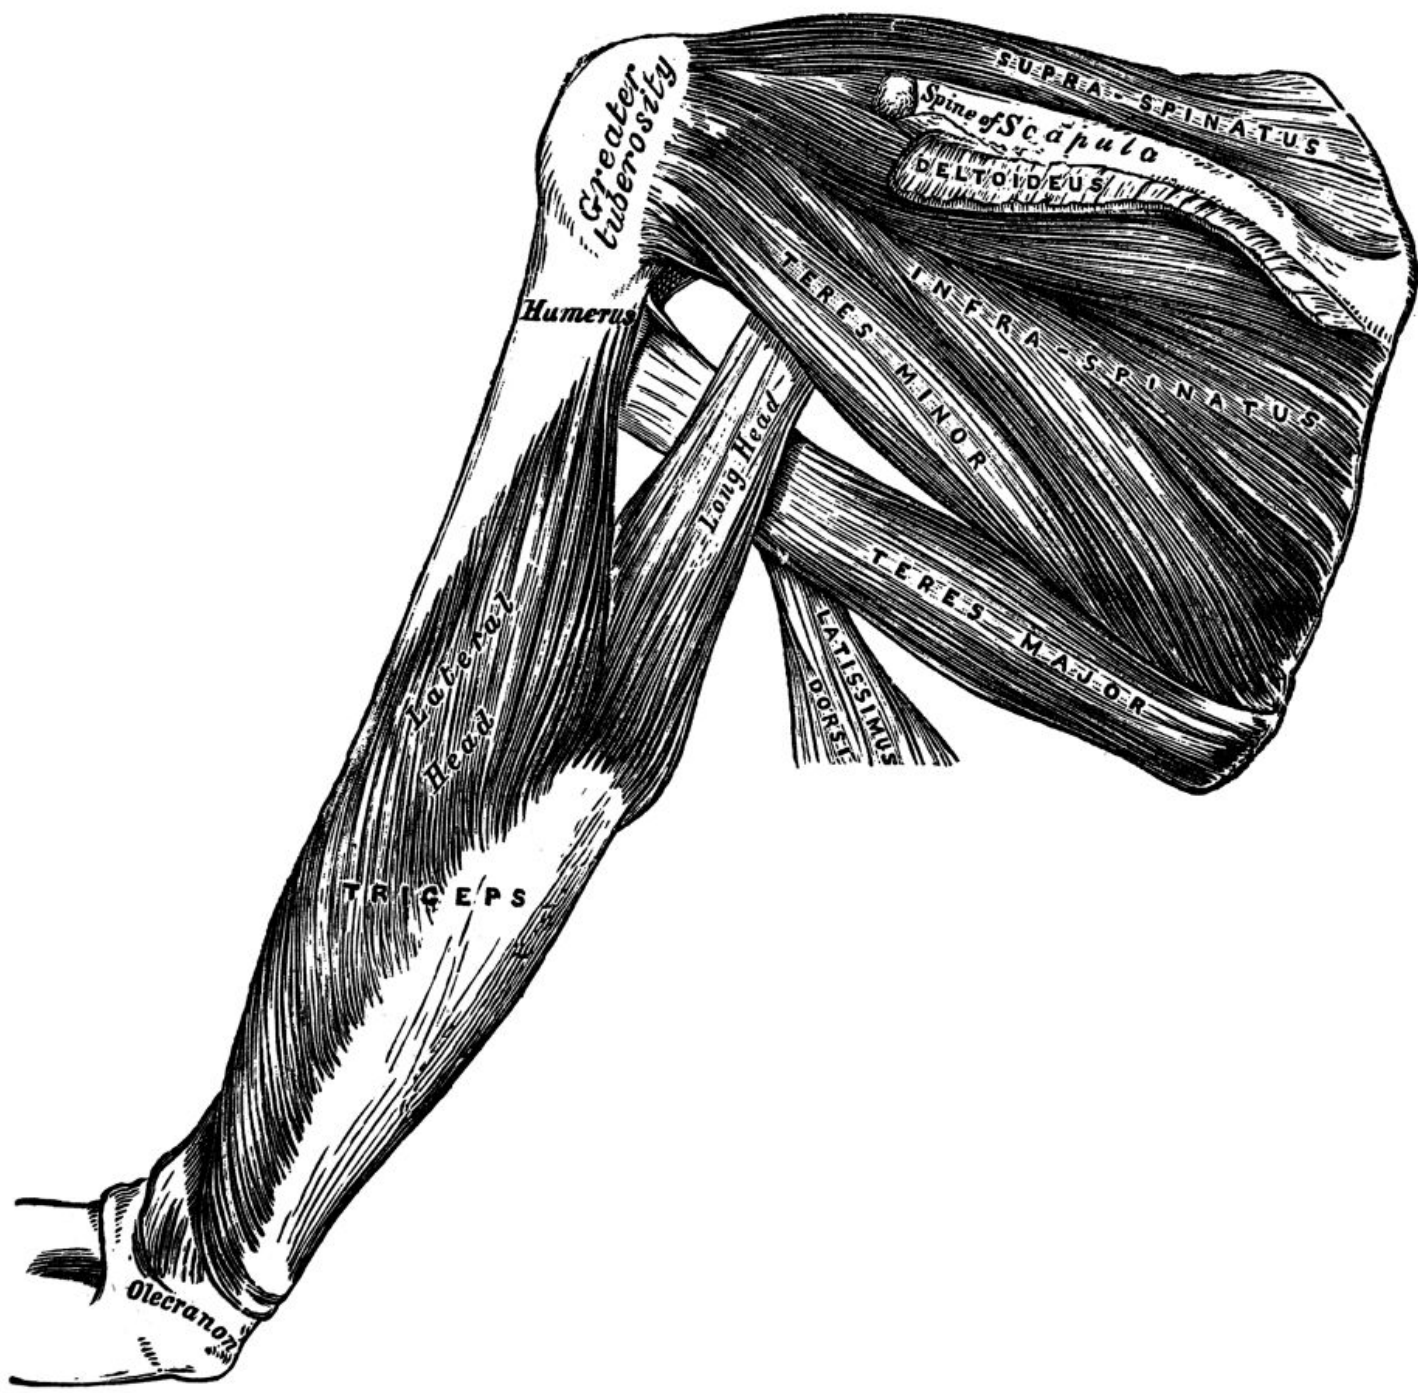

M0012280: Illustration of the muscles on the dorsum of the scapula, and the triceps.

Publication/Creation

1951

Persistent URL

<https://wellcomecollection.org/works/fm9jsvft>

License and attribution

Conditions of use: it is possible this item is protected by copyright and/or related rights. You are free to use this item in any way that is permitted by the copyright and related rights legislation that applies to your use. For other uses you need to obtain permission from the rights-holder(s).

**wellcome
collection**

Wellcome Collection
183 Euston Road
London NW1 2BE UK
T +44 (0)20 7611 8722
E library@wellcomecollection.org
<https://wellcomecollection.org>

Greater tuberosity

Humerus

Lateral Head

Long Head

TRICEPS

Olecranon

SUPRA-SPINATUS

Spine of Scapula

DELTOIDEUS

TERES MINOR

TERES MAJOR