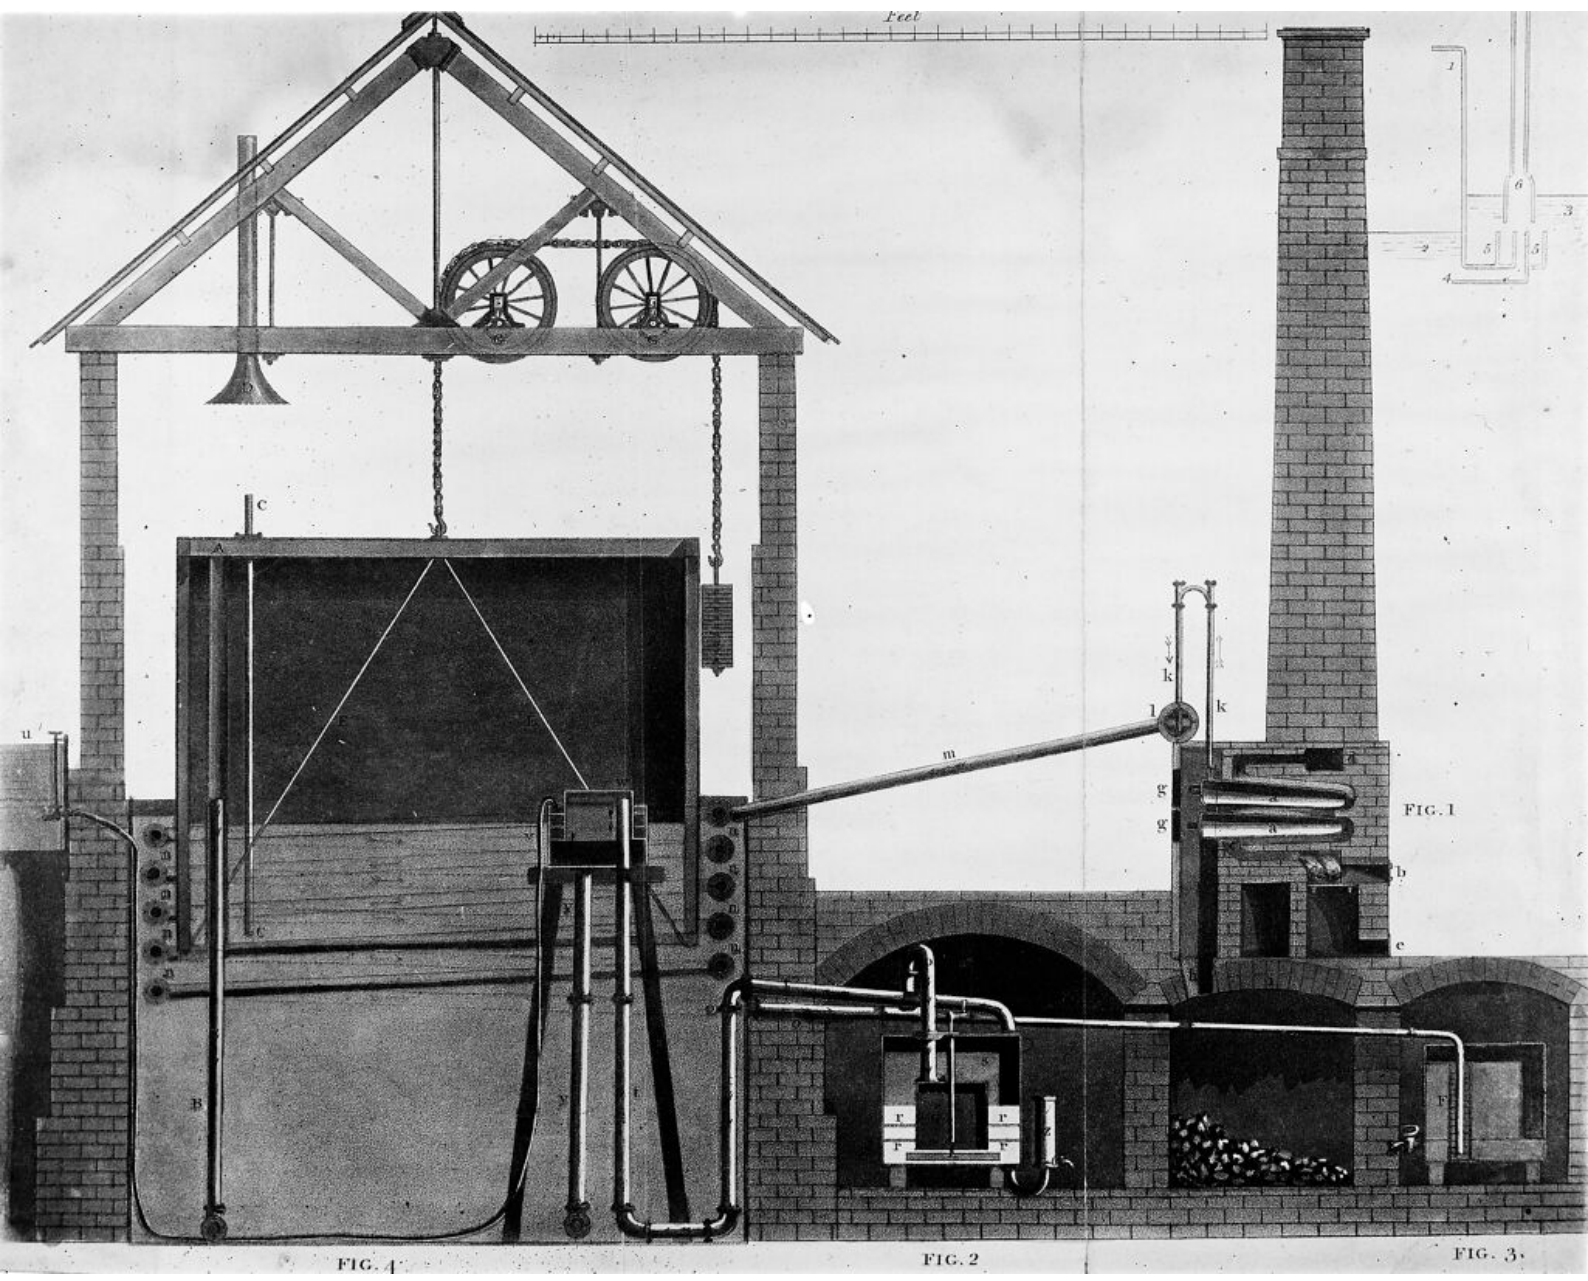

FIG. 1

FIG. 2

FIG. 3