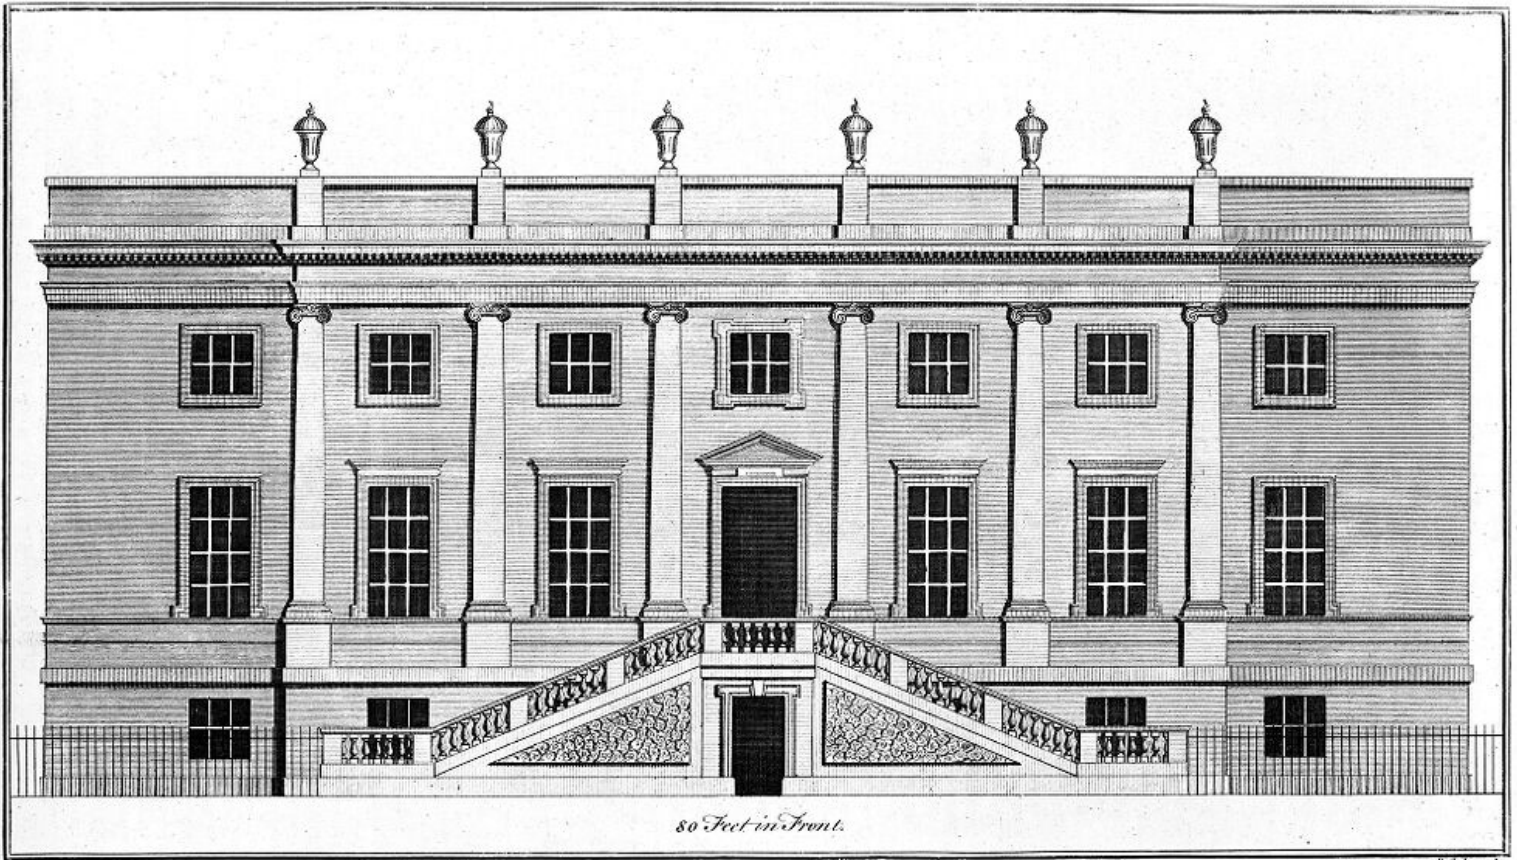

80 Feet in Front.

The SURGEON'S THEATRE in the OLD BAILEY.

H. Cole sculp.