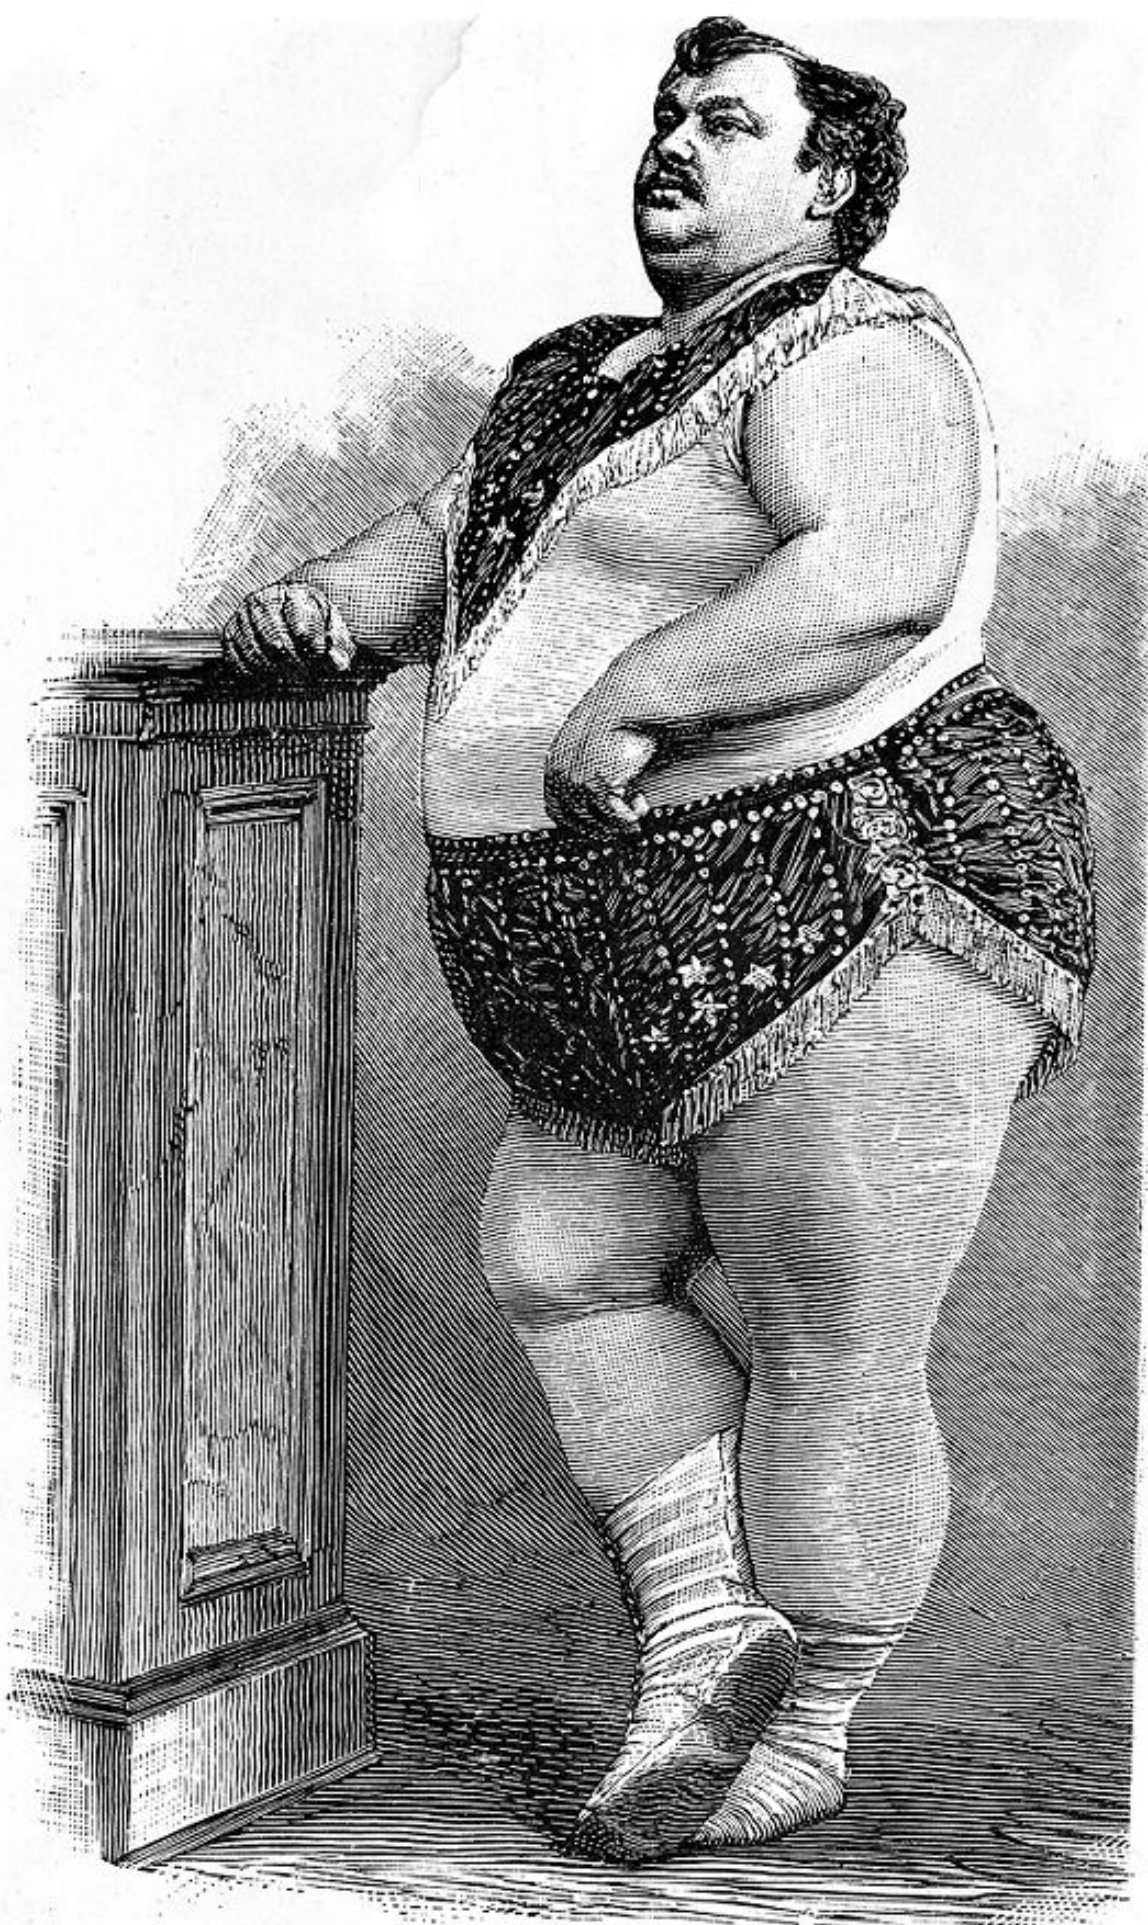

M0010311: Portrait of E. Naucke (b.1855), weighing 410 pounds

Publication/Creation

11 November 1947

Persistent URL

<https://wellcomecollection.org/works/s6m6am2c>

License and attribution

Conditions of use: it is possible this item is protected by copyright and/or related rights. You are free to use this item in any way that is permitted by the copyright and related rights legislation that applies to your use. For other uses you need to obtain permission from the rights-holder(s).

**wellcome
collection**

Wellcome Collection
183 Euston Road
London NW1 2BE UK
T +44 (0)20 7611 8722
E library@wellcomecollection.org
<https://wellcomecollection.org>

BIGGEST MAN IN THE WORLD.

Mr. E. Naucke, born on the 2nd of May, 1855, near Wismar, was of normal proportions up to the age of fifteen, from which period he acquired the tremendous muscular powers of which many of his fellow students can certainly testify. At twenty he weighed 212lb., and now, in the prime of life, he weighs 410lb. He is not fat, but is made up of sheer muscle and flesh.