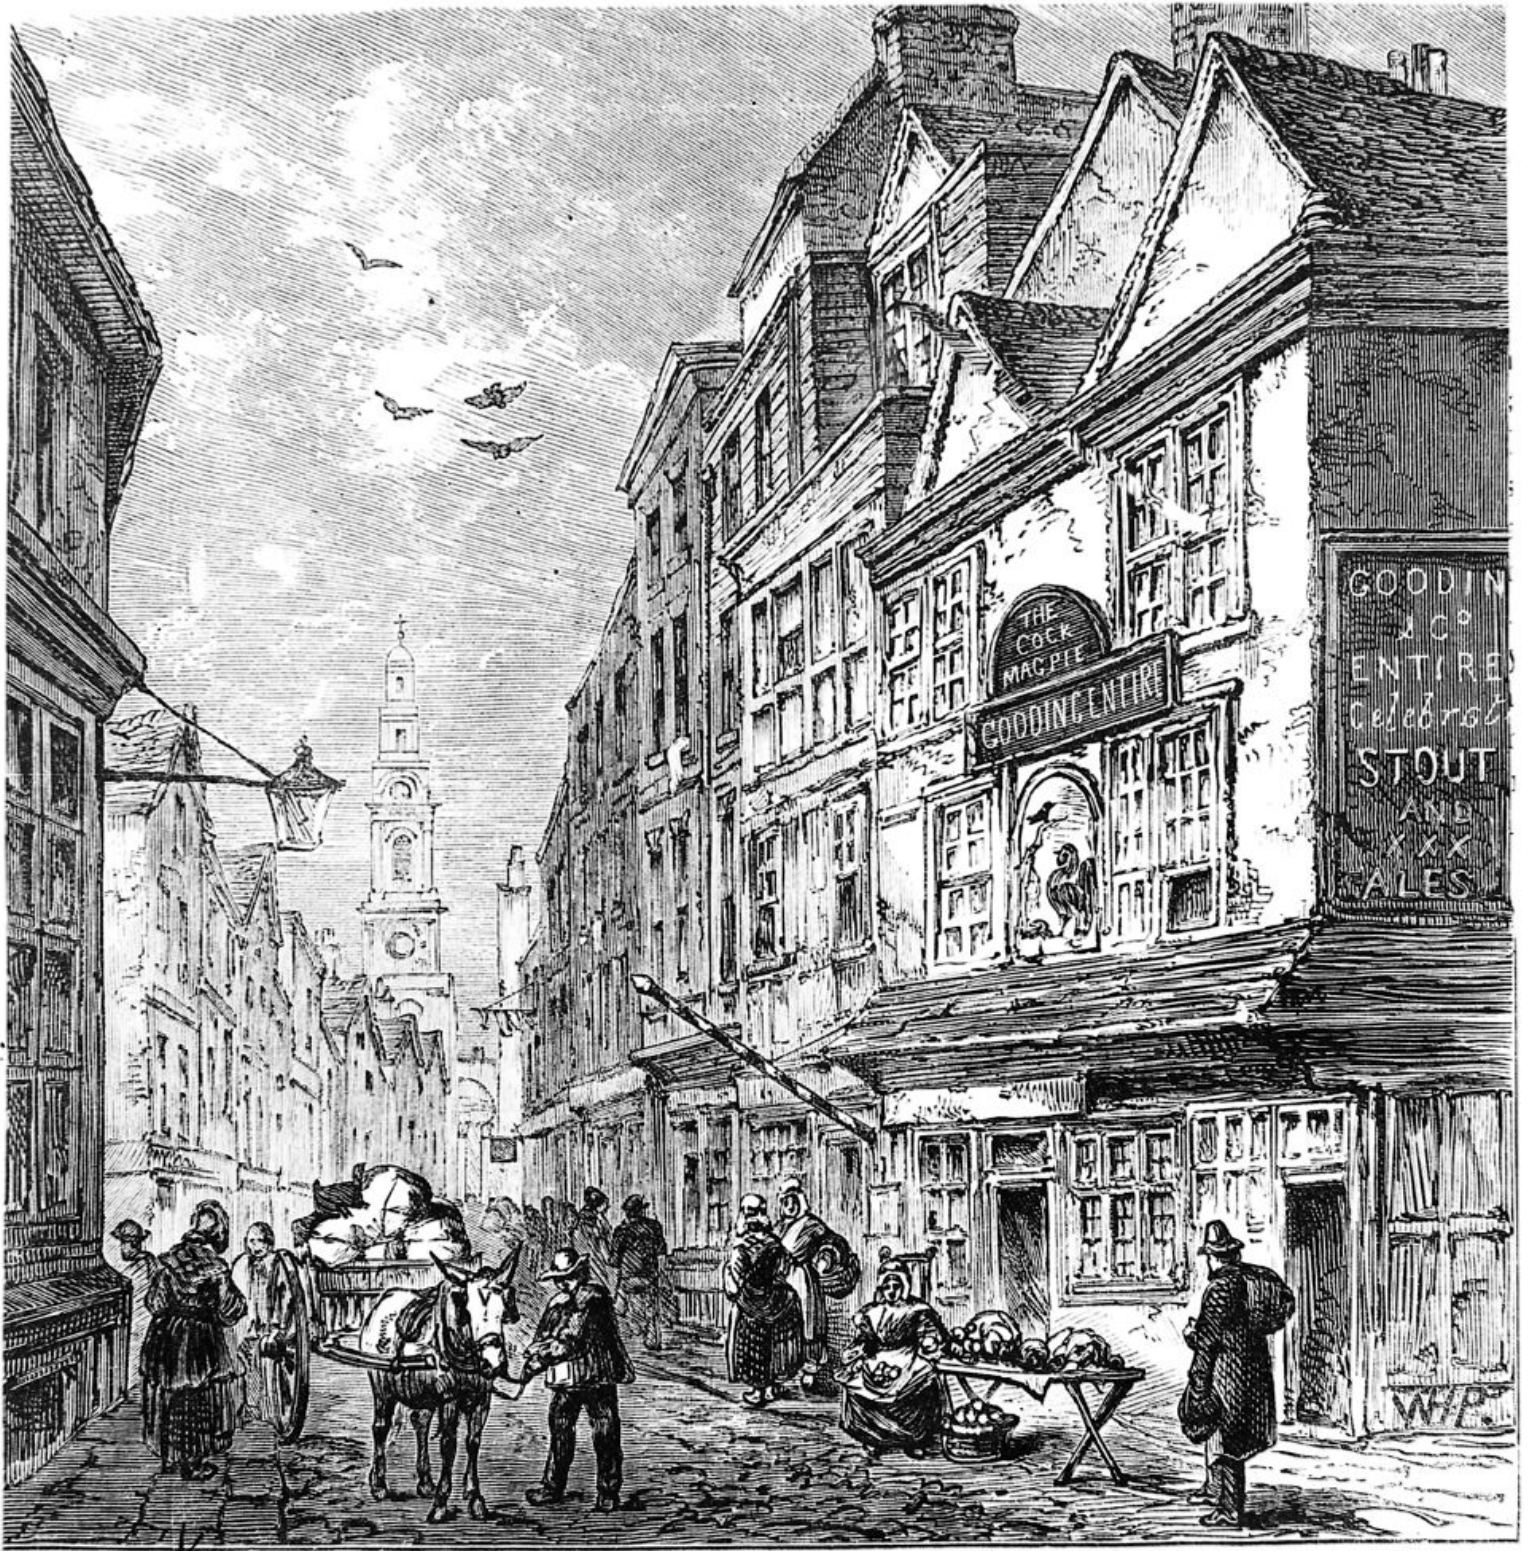

M0010288: The 'Cock and Magpie', Drury Lane.

Publication/Creation

21 October 1947

Persistent URL

<https://wellcomecollection.org/works/ujjhhj7b>

License and attribution

This work has been identified as being free of known restrictions under copyright law, including all related and neighbouring rights and is being made available under the Creative Commons, Public Domain Mark.

THE "COCK AND MAGPIE," DRURY LANE. (From an Original Sketch in 1840.)