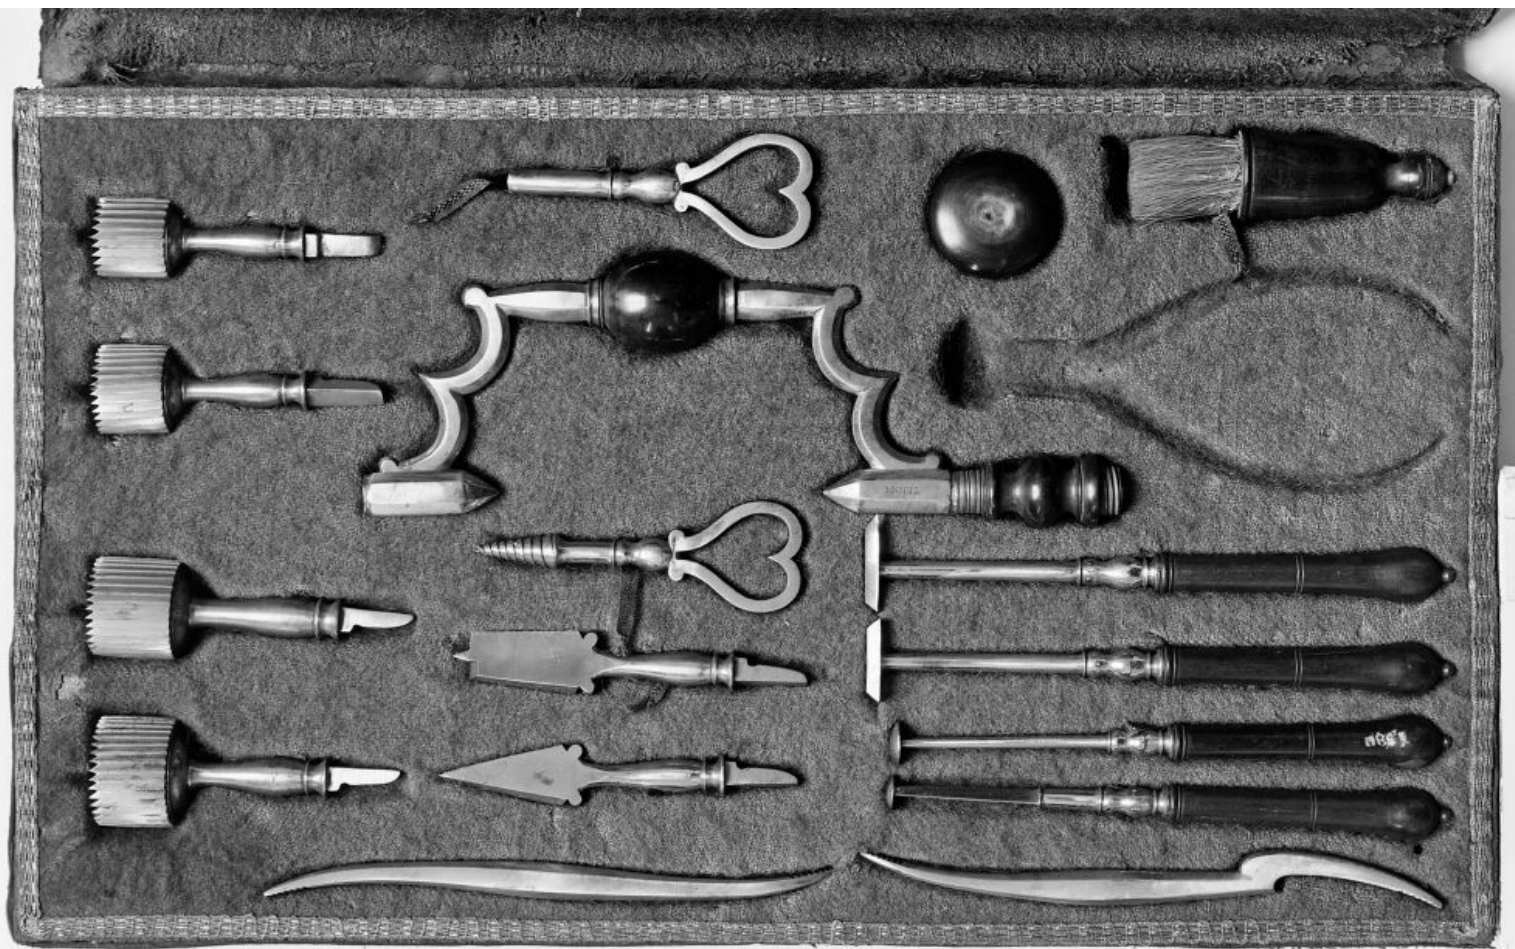

SET OF TREPHINING INSTRUMENTS.