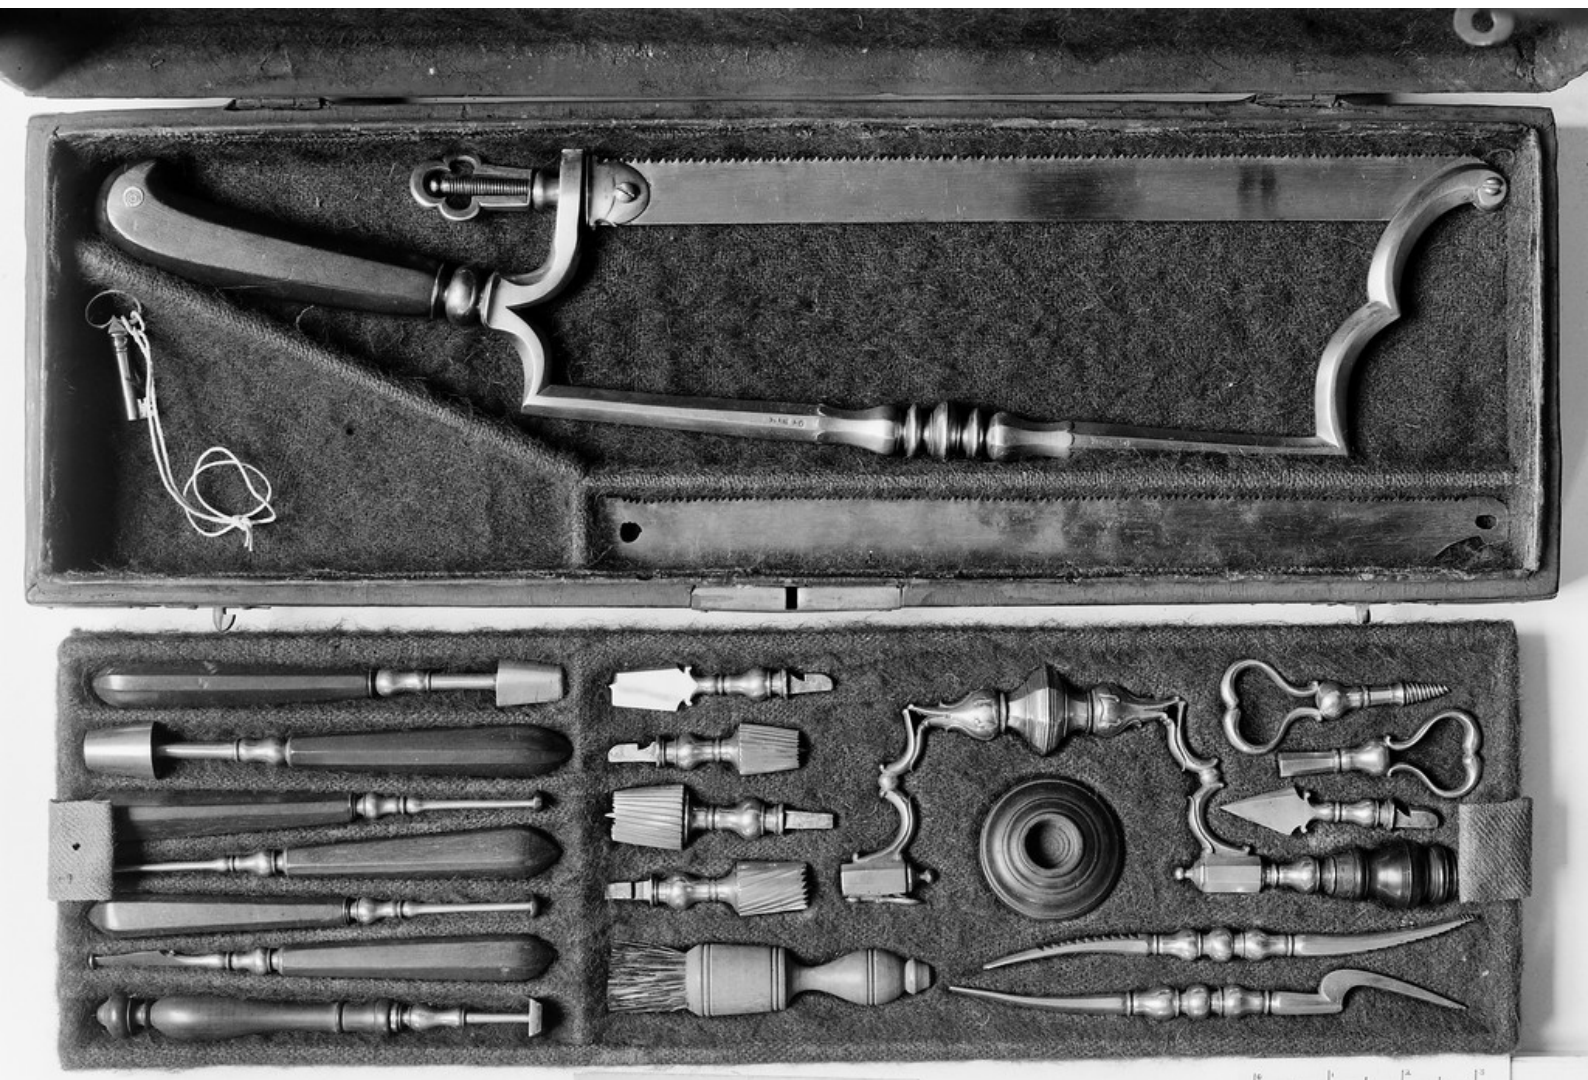

M0008350: Surgical instruments, including a trepanning set, in case, c.18th century

Publication/Creation

October 1941

Persistent URL

<https://wellcomecollection.org/works/w5zhapc8>

License and attribution

Wellcome Library; GB.

SURGICAL INSTRUMENTS.
GENERAL.
Ca. XVIII. CENTURY.