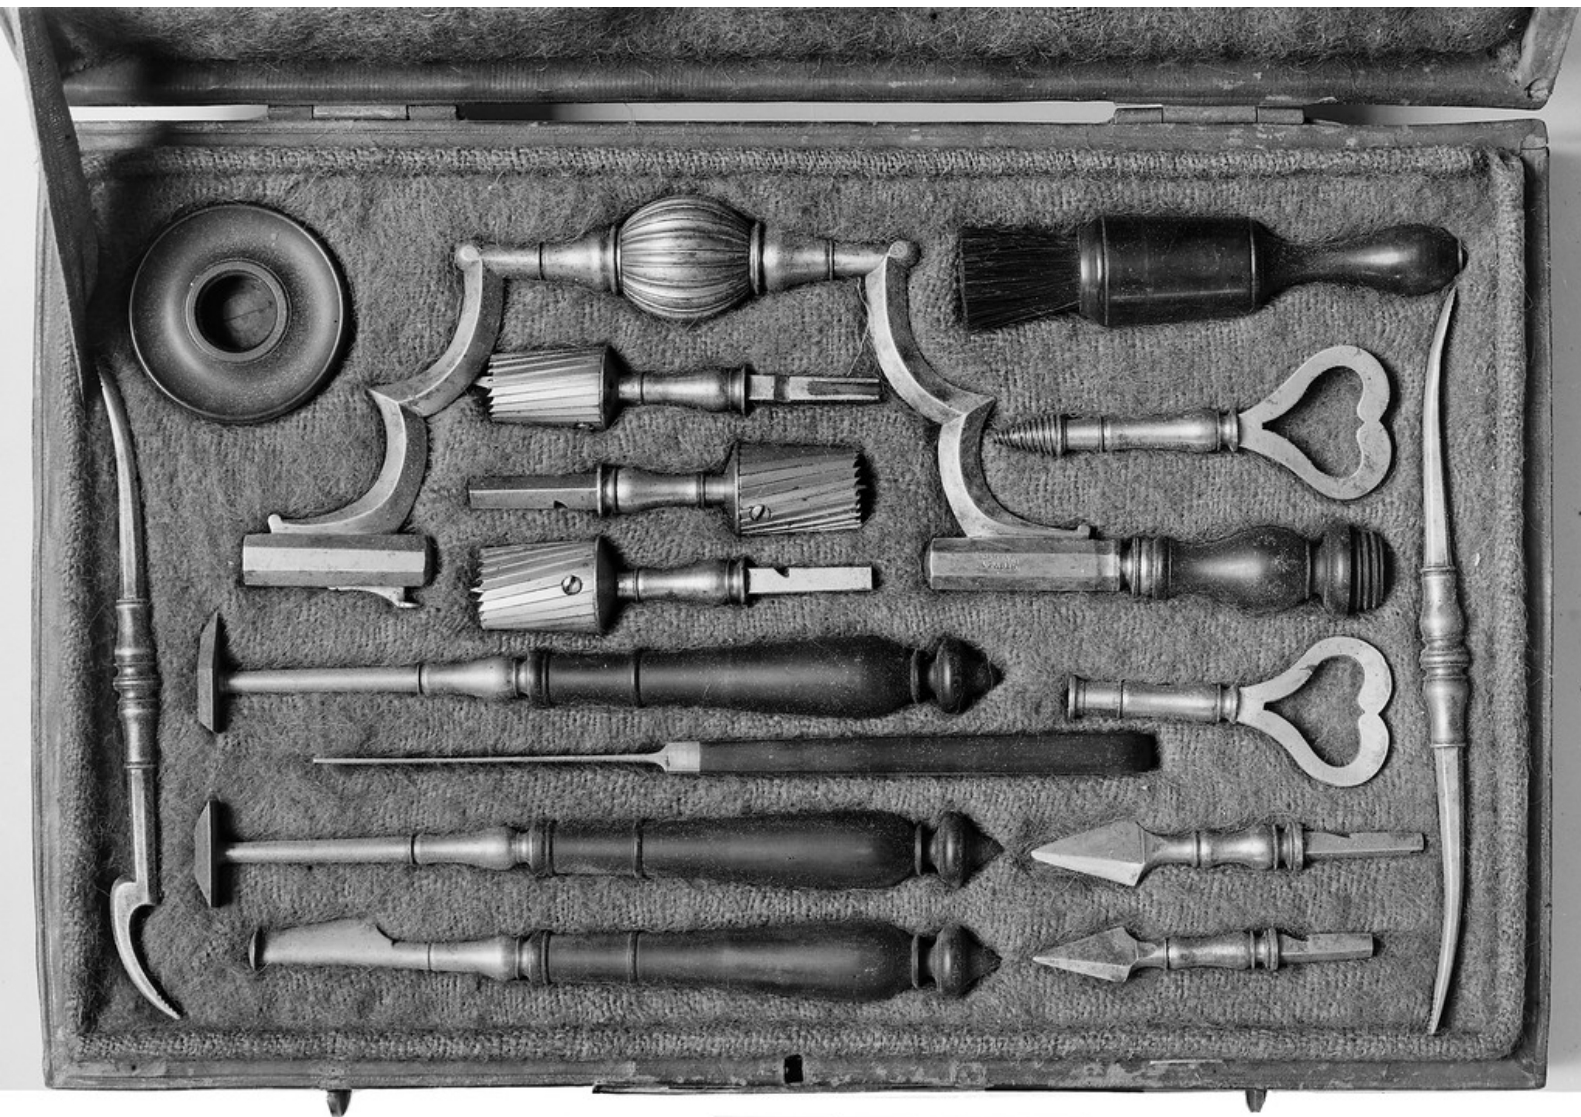

0 1 2 3
INCHES