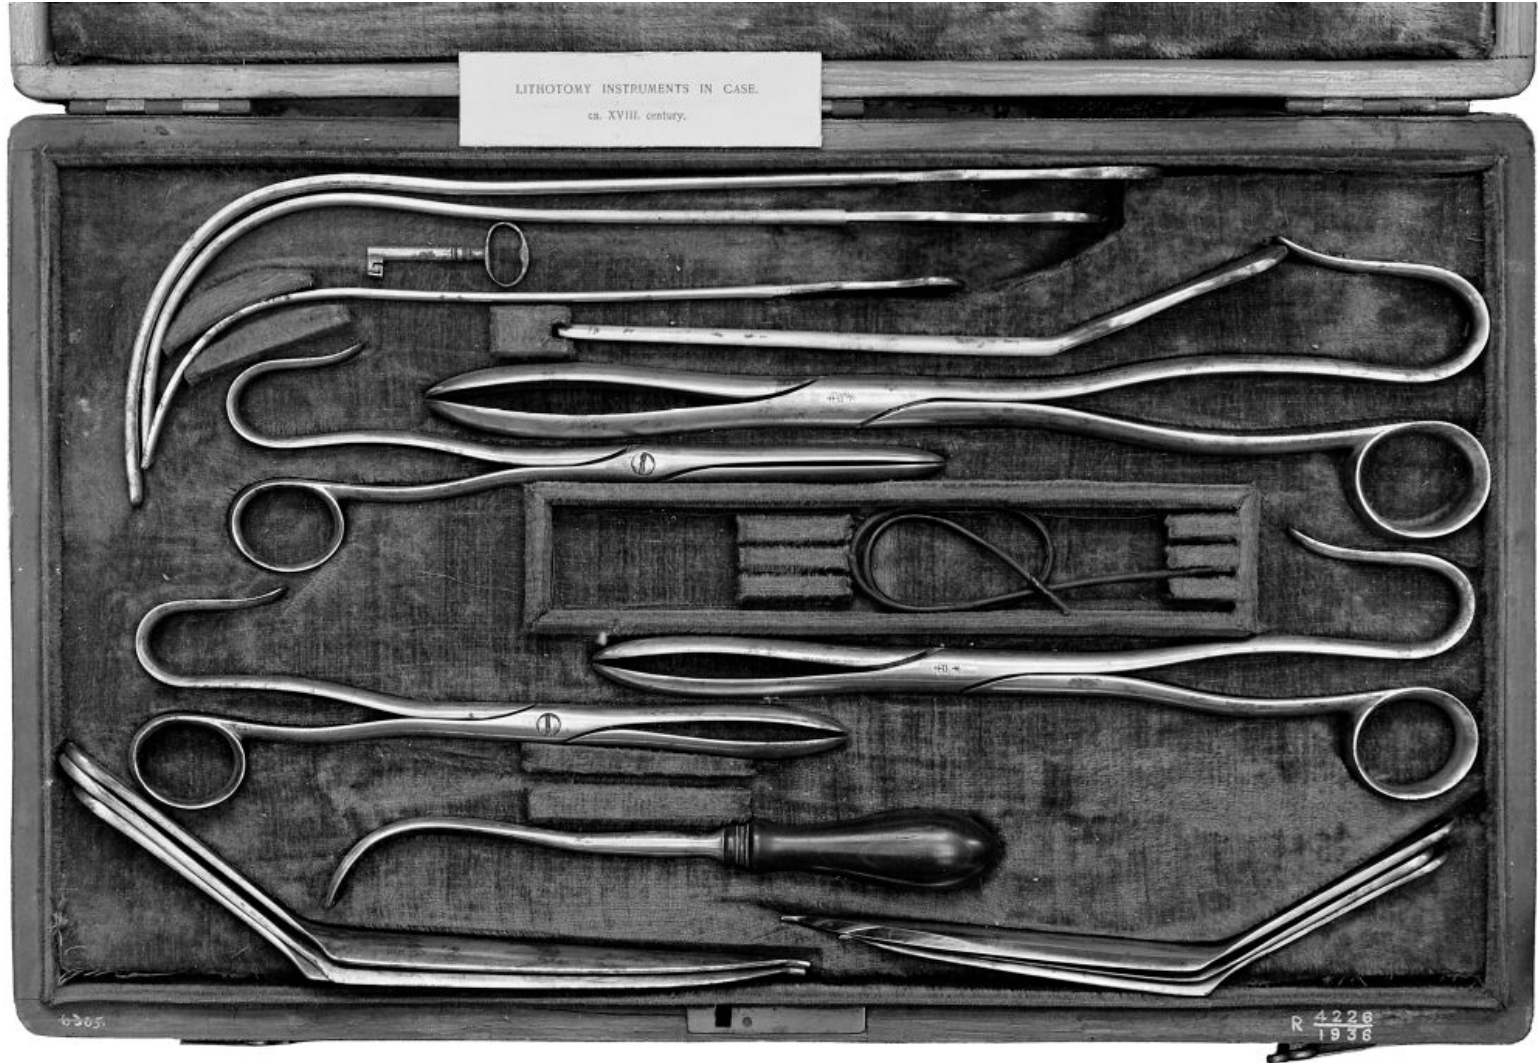

LITHOTOMY INSTRUMENTS IN CASE.  
ca. XVIII. century.

6305

R 4228  
1936