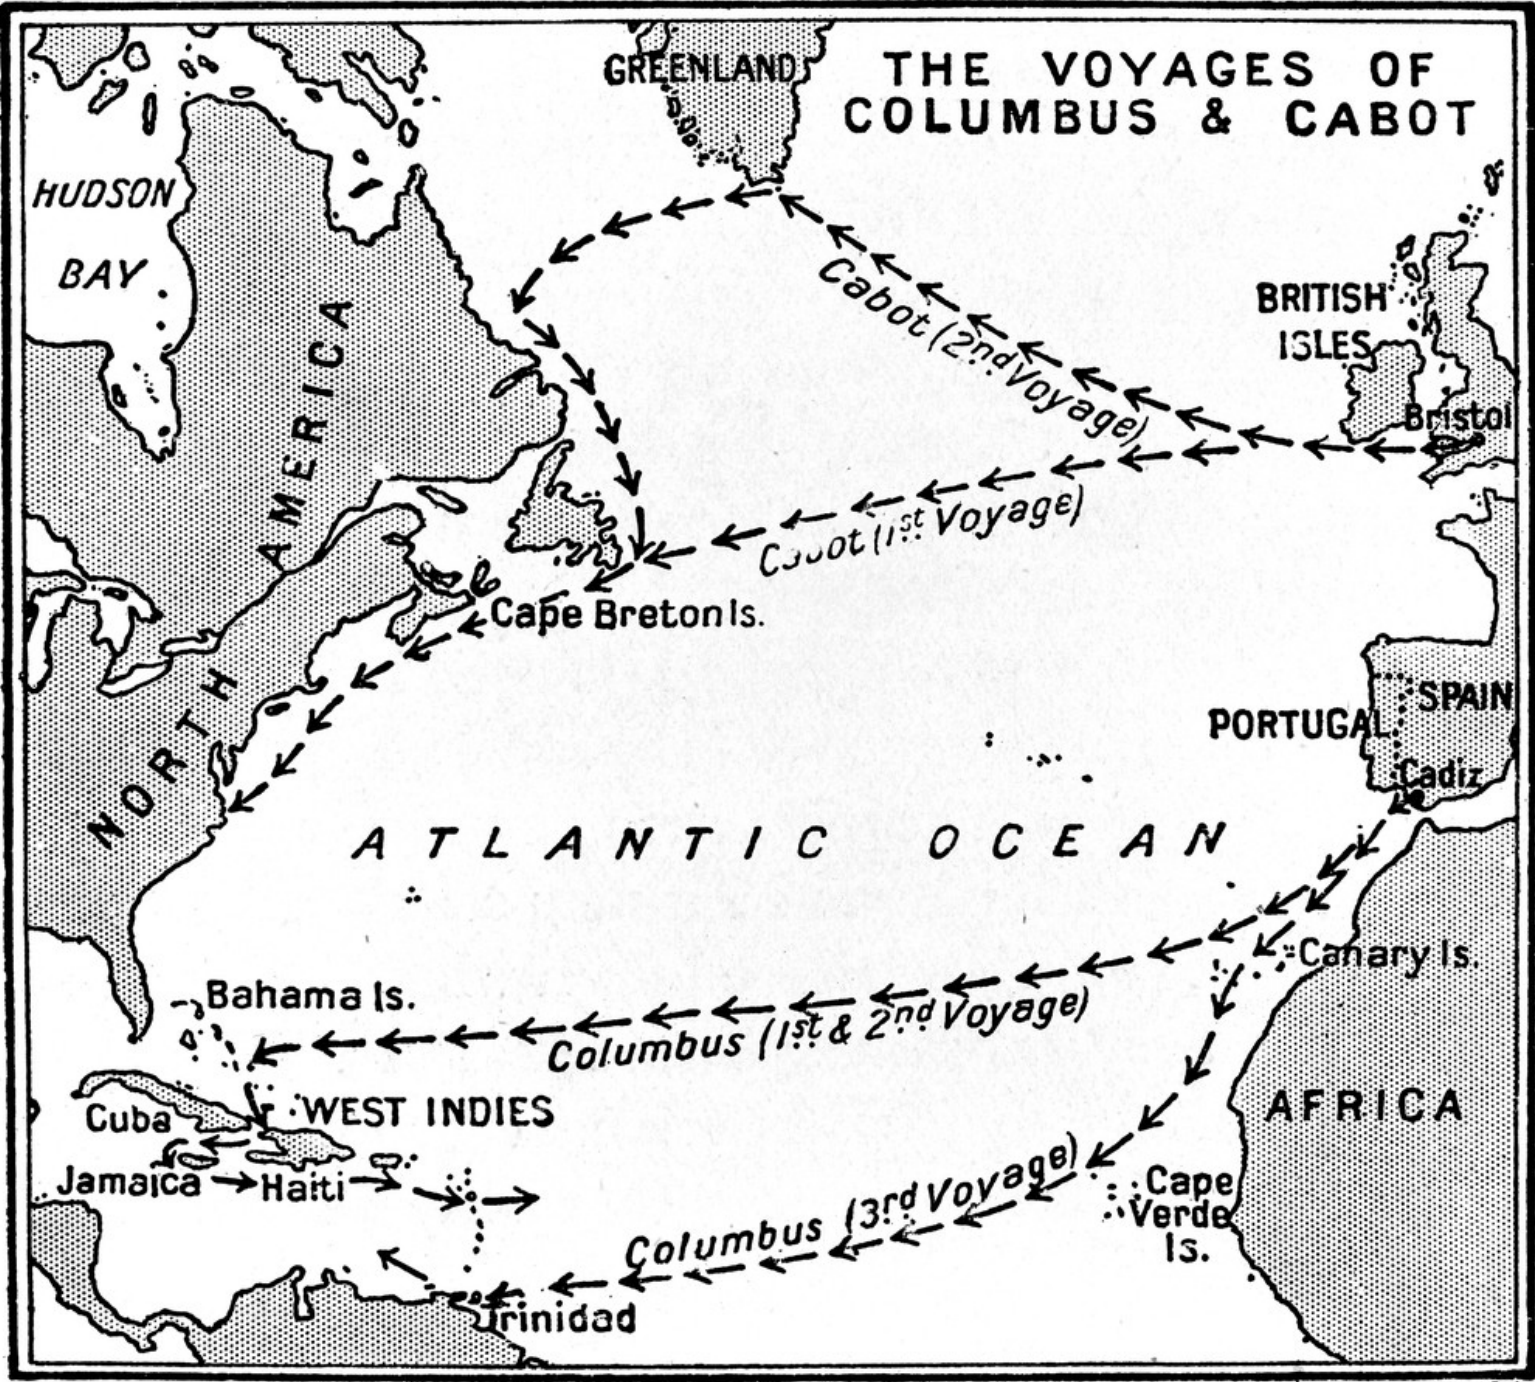

M0007960: Map of the voyages of Columbus and Cabot

Publication/Creation

01 July 1941

Persistent URL

<https://wellcomecollection.org/works/n2fc4f3y>

License and attribution

Wellcome Library; GB.

Conditions of use: it is possible this item is protected by copyright and/or related rights. You are free to use this item in any way that is permitted by the copyright and related rights legislation that applies to your use. For other uses you need to obtain permission from the rights-holder(s).

**wellcome
collection**

Wellcome Collection
183 Euston Road
London NW1 2BE UK
T +44 (0)20 7611 8722
E library@wellcomecollection.org
<https://wellcomecollection.org>

THE VOYAGES OF COLUMBUS & CABOT

Stanford's Geog. Estab^t