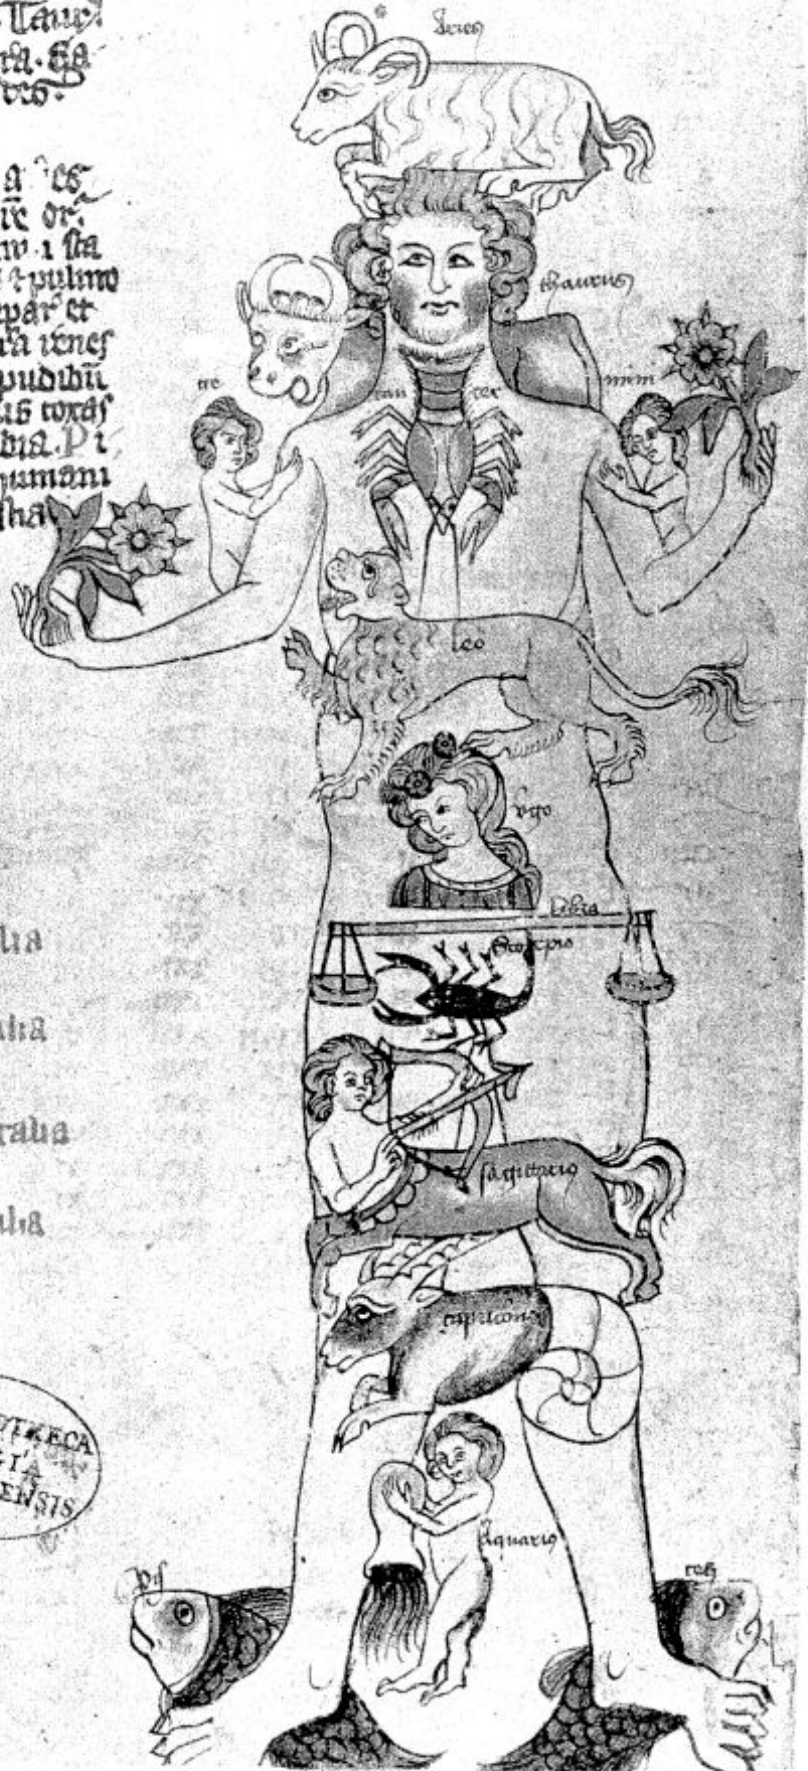

duodecim signorum

Docecim sunt signa. I. Aries. Taurus.
Gemini. Cancer. Leo. Virgo. Libra. Sa-
gittarius. Capricornus. Aquarius. Pisces.

Et quia in prima mundi constitutione a
cepit vgi. inde est qd cap hominis hinc or-
ditur haurus hinc collum & guttur. O cervix i sta-
pillas usq; ad manus. Cancer pectus & pulmo-
nem. Leo stomachum. Virgo epas et
intestina & ibi quia ventrem. Libra ienes
& hanchas & pellicam. Sagittarius coras
& vasa seminaria. Capricornus genua. Aquarius
obis. Pisces hinc pedes. Et hinc membra humani
corpis dividuntur p signa sup celestia

BIBLIOTHECA
REGIA
MONACENSIS