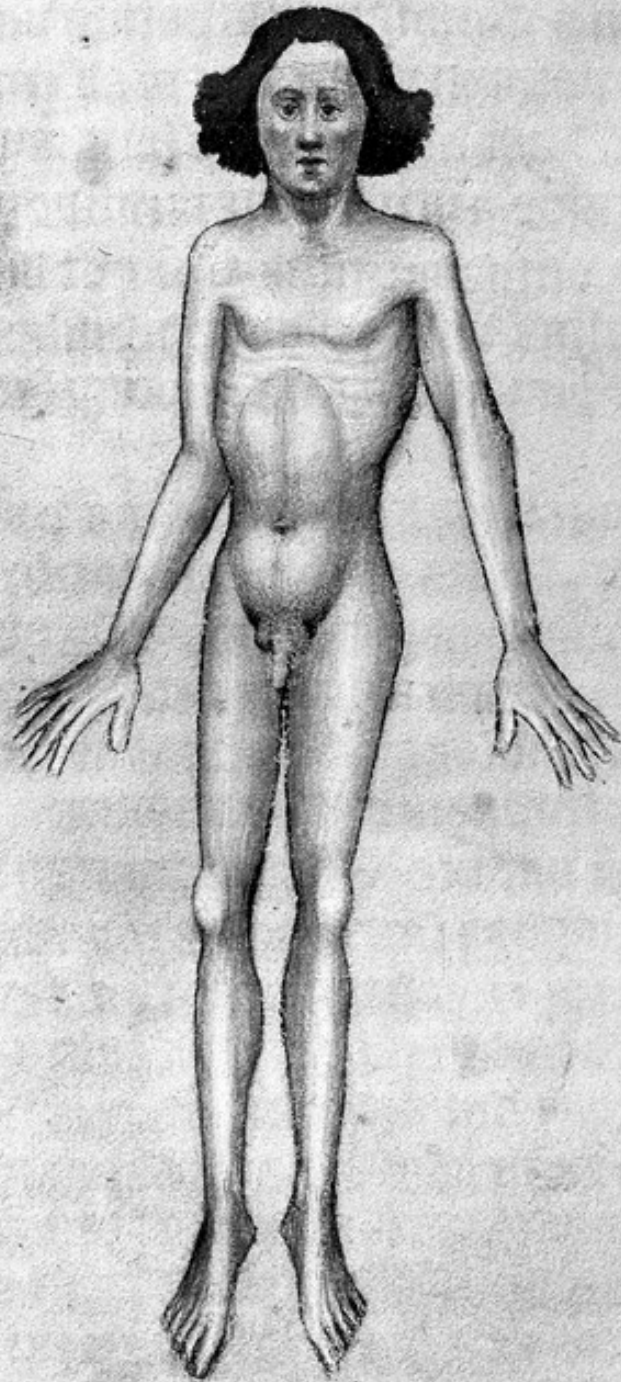

Due vene sub **V**ena iuxta **V**ene retro **V**enam fronte **D**ue venem **V**ene in angulis m
lingua valent nares purgat aures nase vah dolori an temporibus odoy domestias
apatib; guttunis caput. audi valent ad gnes apati o valent dolo valent ad visum
signantia # in tum iuuat lacrimas dloy ad amoro nbus # vi # morbis odoyum
flacone gule # # confortat oniloyum ydag frmesym nys ocilo # dolozi emigra
menti. Delicand' # manya. rum. no.

Vena sub mento
valet dolori oculi
loyum # pustulis
facie # narium
dolori maxil
lacrim.

Vena que est
sub utraq; acilla
in asa facit ho
minem in tider
do mor.

Vena inter pol
licem # indicem in
dextra manu val
sinistra valet egr
tudinib; capitis
oculozum.

Vena inter au
riculam # me
diam valet eg
tudinib; splenis
patis # contra
febre qctuanam.

Desuper pollice
vaia madim' p't
inflacom pulmo
nis # p'ter p'li
cos # ruminati
antes.

Vene inferiores
in virga valent
contra tumesti
onem testicu
lozum.

Vena post aures
valet dolori antiq
rapitis # shipori
maitis # dolozi e
migra no sed san
datur longe.

Vena in summi
tate nasi valet
contra fluxum o
culoy. iuuat me
moriam # pur
gat cerebrum.

Vena que capha
lica dicitur valet
dolori capitis
oculozum gut
tura # lingue.

Cardiacis cois vl
mediana telet dolque
cordis valet q; do
lozi capitis cost
rum # stomachi.

Basilica valet
dolori patis
spatularum et
splenis # ad re
stringendu sang
nem de natib;.

Vena lateris
siue coste valet
passioni ingui
narie.

Vene superiores **V**ena sub ge **V**ena sub ge **S**ophena q **V**ena que est **V**ena in aurib;
in virga virili va u ad infra ad extra est sub cauil sub caulla pe valet dolorib;
lent contra tym mala sang valet ad vi la pedis to dis exteriori lateris cost
panytam corpo ne purgat delum # doloze in estica v; to v; passioni sine rum # stoma
nis. paissione nehanarum. lozi han cha # apati testidoy d; #
coaguletur. cu # rium. # morphoe.