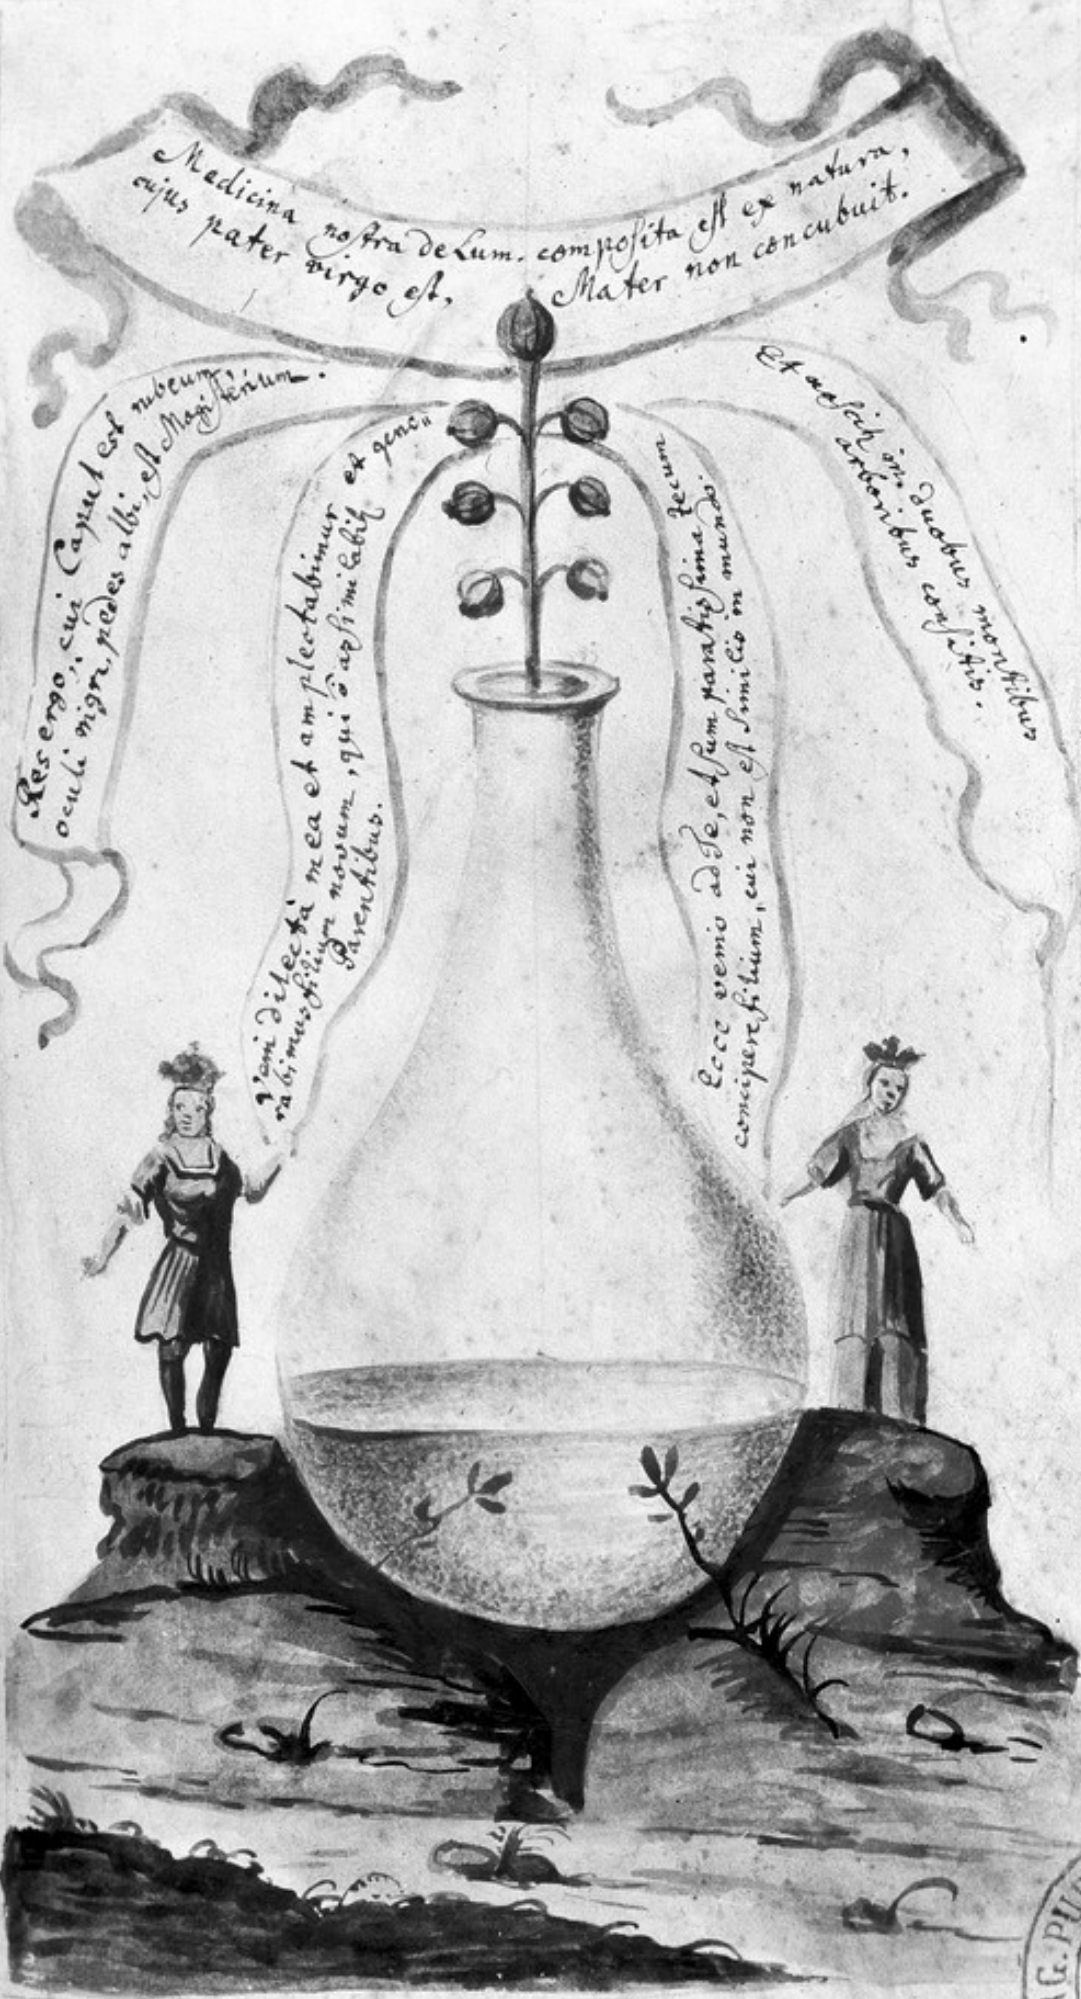

M0007041: Manuscript illustration depicting an Alchemical allegory

Publication/Creation

30 July 1940

Persistent URL

<https://wellcomecollection.org/works/djpdyq3m>

License and attribution

Wellcome Library; GB.

Medicina nostra de Lum. composita est ex natura,
 cuius pater virgo est, Mater non concubuit.

Res ergo, cui Caput est nibeum,
 oculi nigri, pedes albi, est Magisterium.

Iam dilecti mea et amplectamur
 novam, qui o apsi me labit
 parentibus.