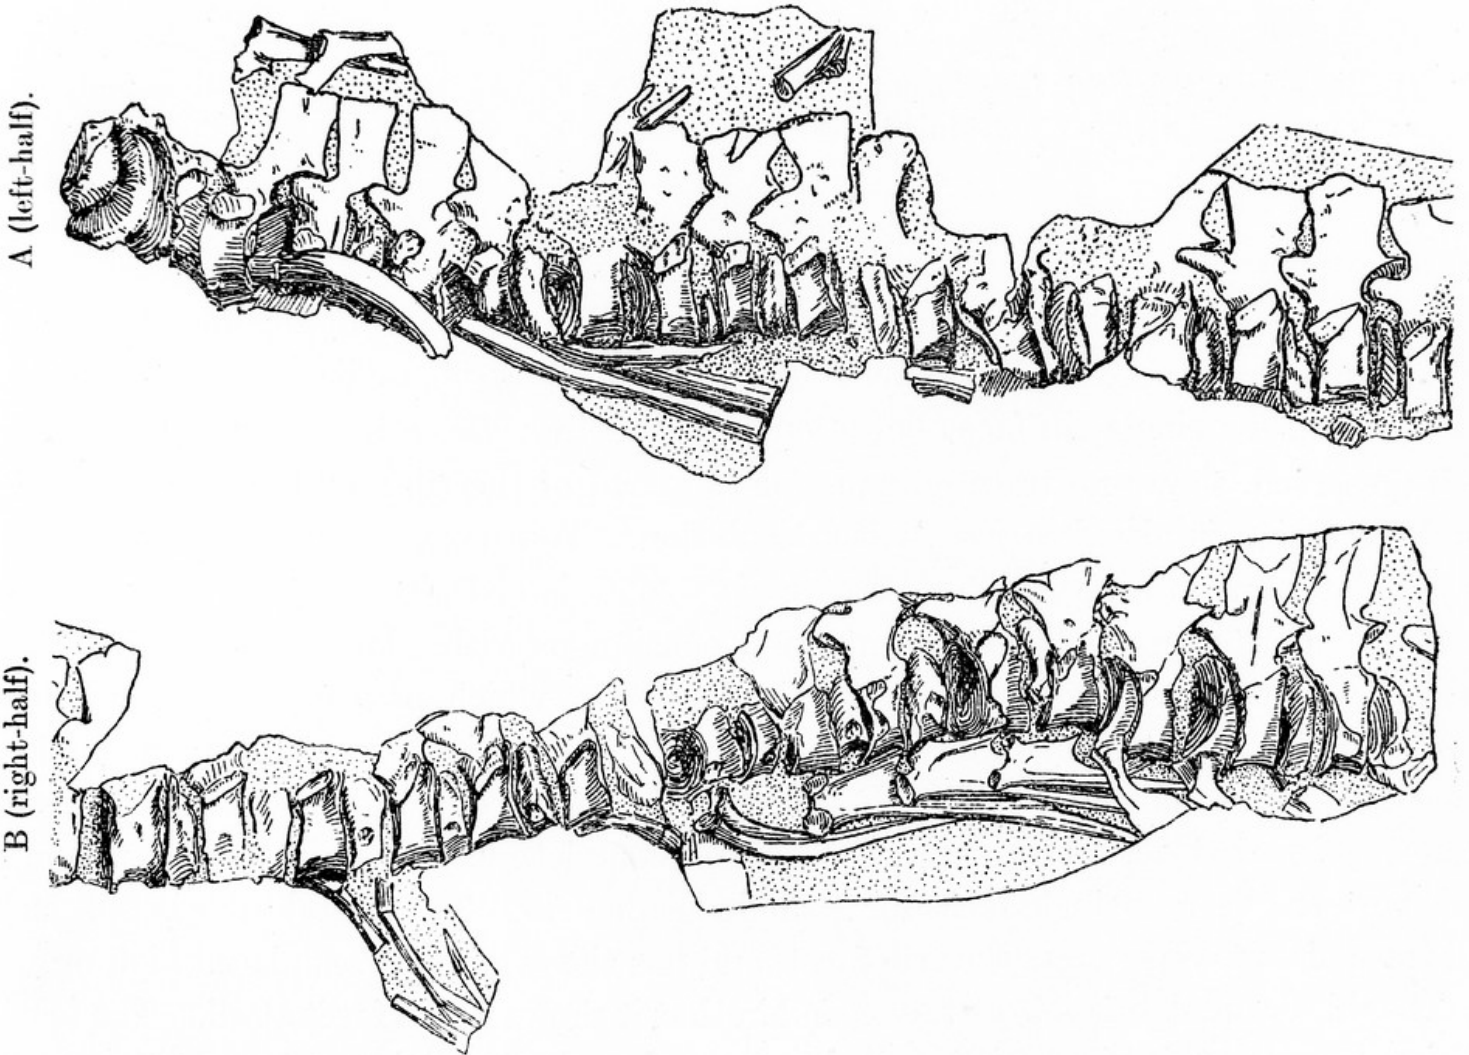

M0006662: Drawings of the vertebrae of Eogyrinus Attheyi

Publication/Creation

27 March 1940

Persistent URL

<https://wellcomecollection.org/works/njdte6q8>

License and attribution

Wellcome Library; GB.

Conditions of use: it is possible this item is protected by copyright and/or related rights. You are free to use this item in any way that is permitted by the copyright and related rights legislation that applies to your use. For other uses you need to obtain permission from the rights-holder(s).

Wellcome Collection
183 Euston Road
London NW1 2BE UK
T +44 (0)20 7611 8722
E library@wellcomecollection.org
<https://wellcomecollection.org>

FIG. 21.—*Eogyrinus Attheyi* (?) Connected series of dorsal, sacral and caudal vertebræ, left side $\times 2/9$. Newcastle Museum, No. D.M.S.W. 29.