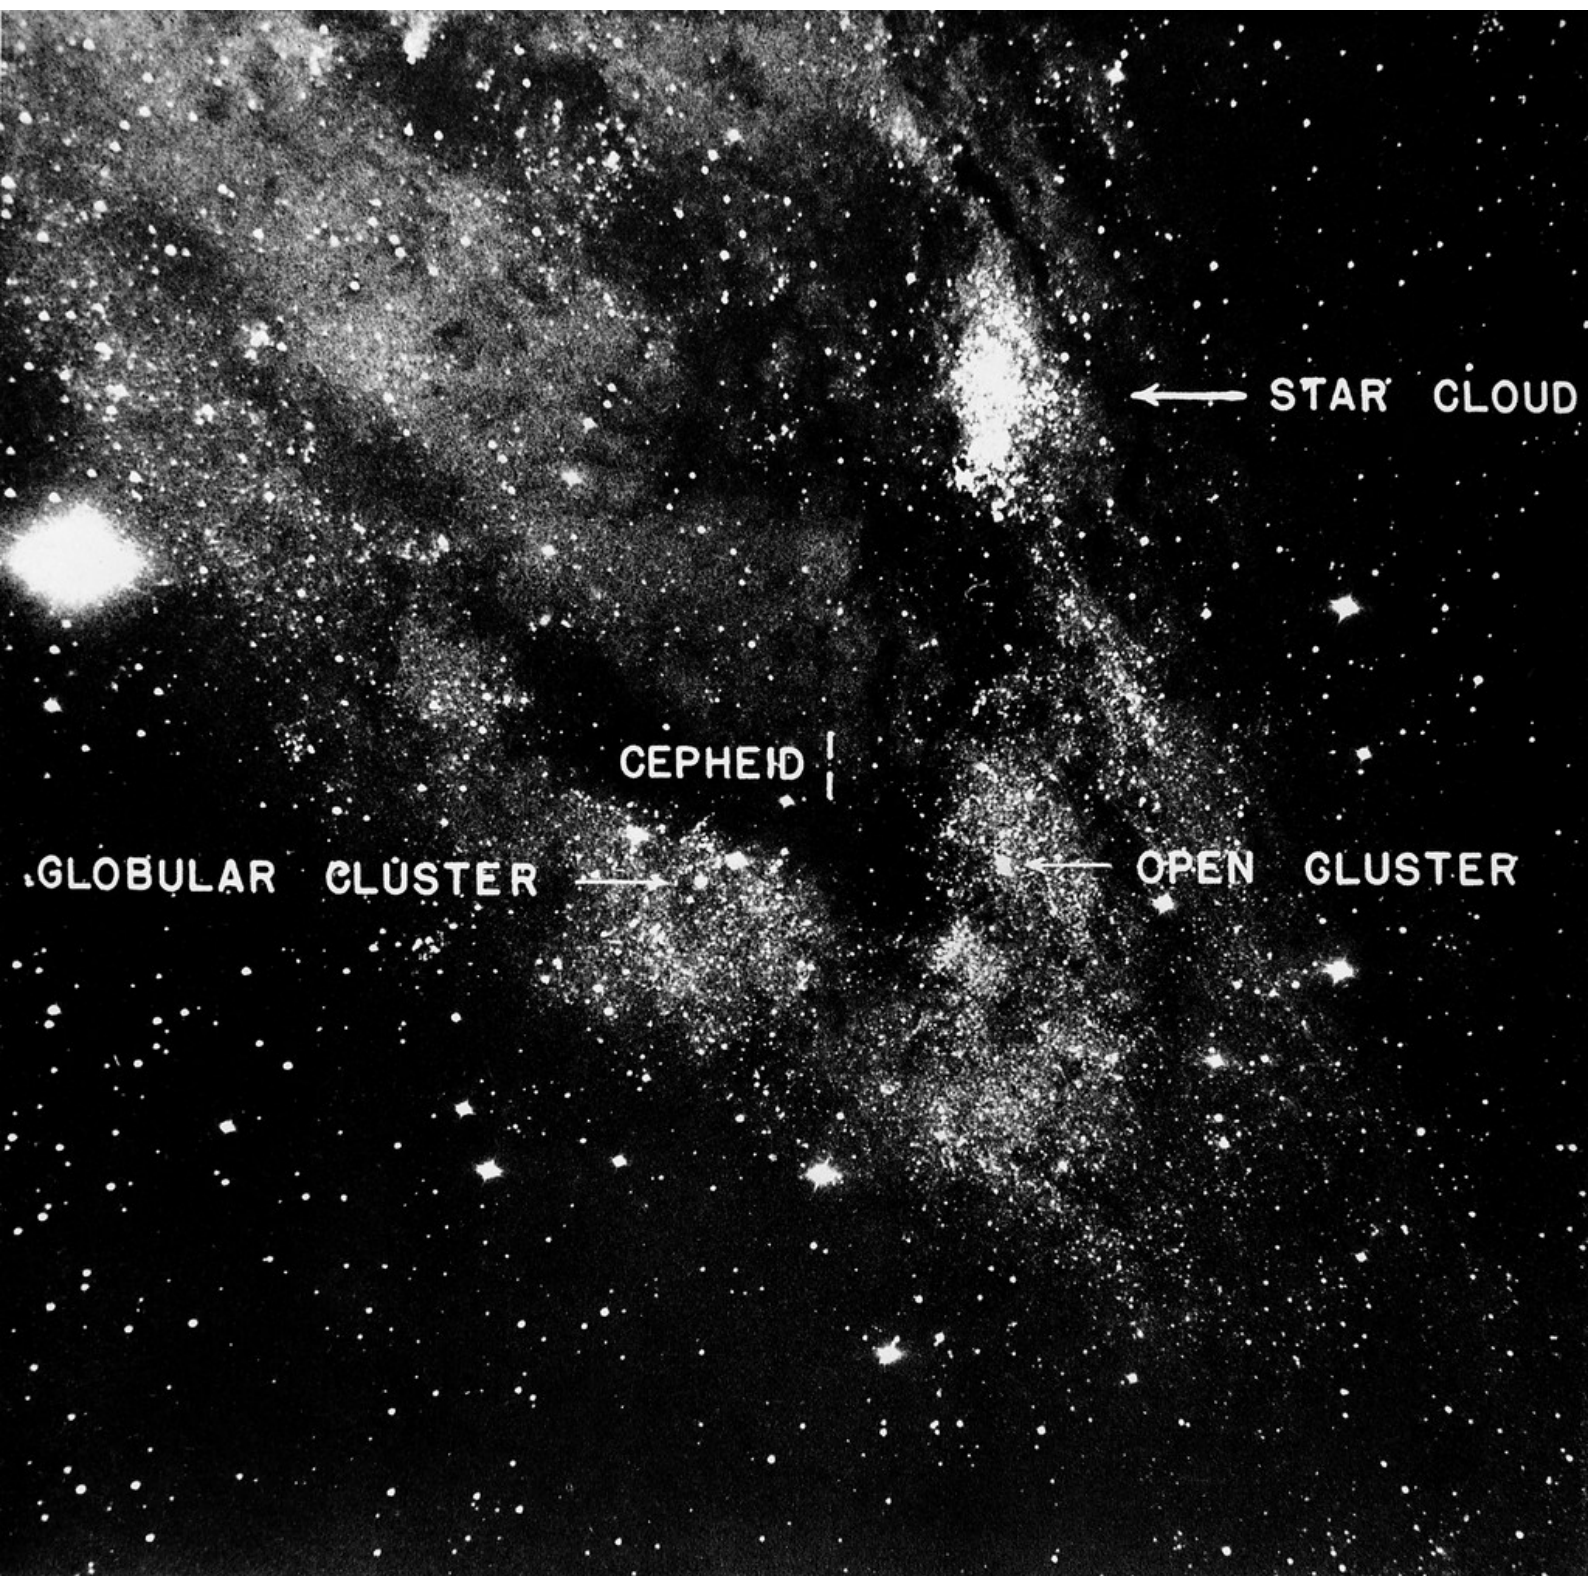

← STAR CLOUD

CEPHEID |

GLOBULAR CLUSTER →

← OPEN CLUSTER