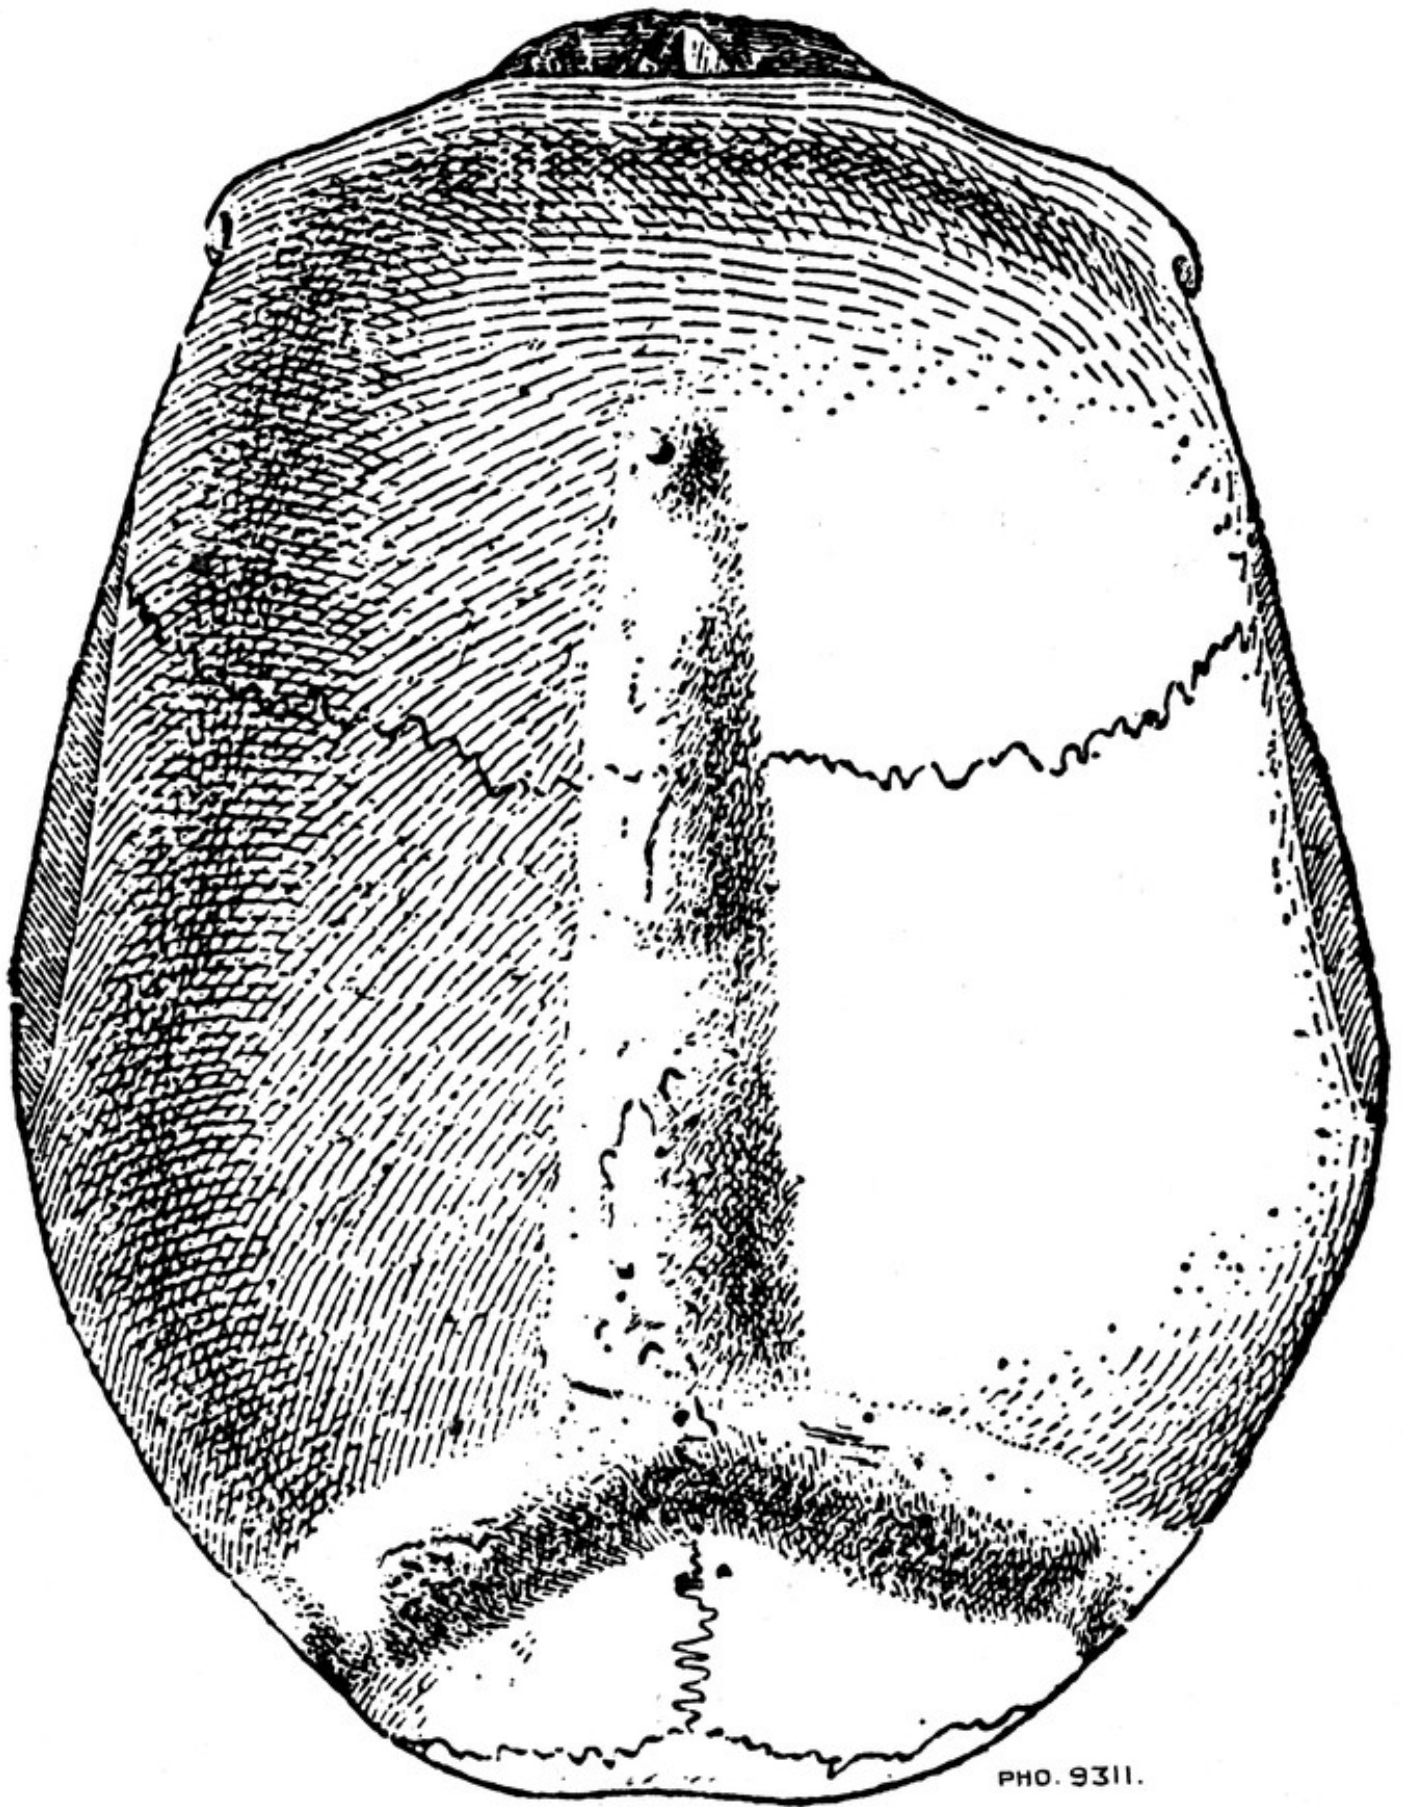

M0006056: Skull of woman showing cauterised T-shaped scar, Neolithic

Publication/Creation

25 January 1939

Persistent URL

<https://wellcomecollection.org/works/ft25vhxw>

License and attribution

Wellcome Library; GB.

**wellcome
collection**

Wellcome Collection
183 Euston Road
London NW1 2BE UK
T +44 (0)20 7611 8722
E library@wellcomecollection.org
<https://wellcomecollection.org>

Norma verticalis

PHO. 9311.

SKULL OF WOMAN, showing cauterised T-shaped scar.

Neolithic

Dolmen of Conflans-Sainte-Honorine (Seine-et-Oise)

After Manouvrier.