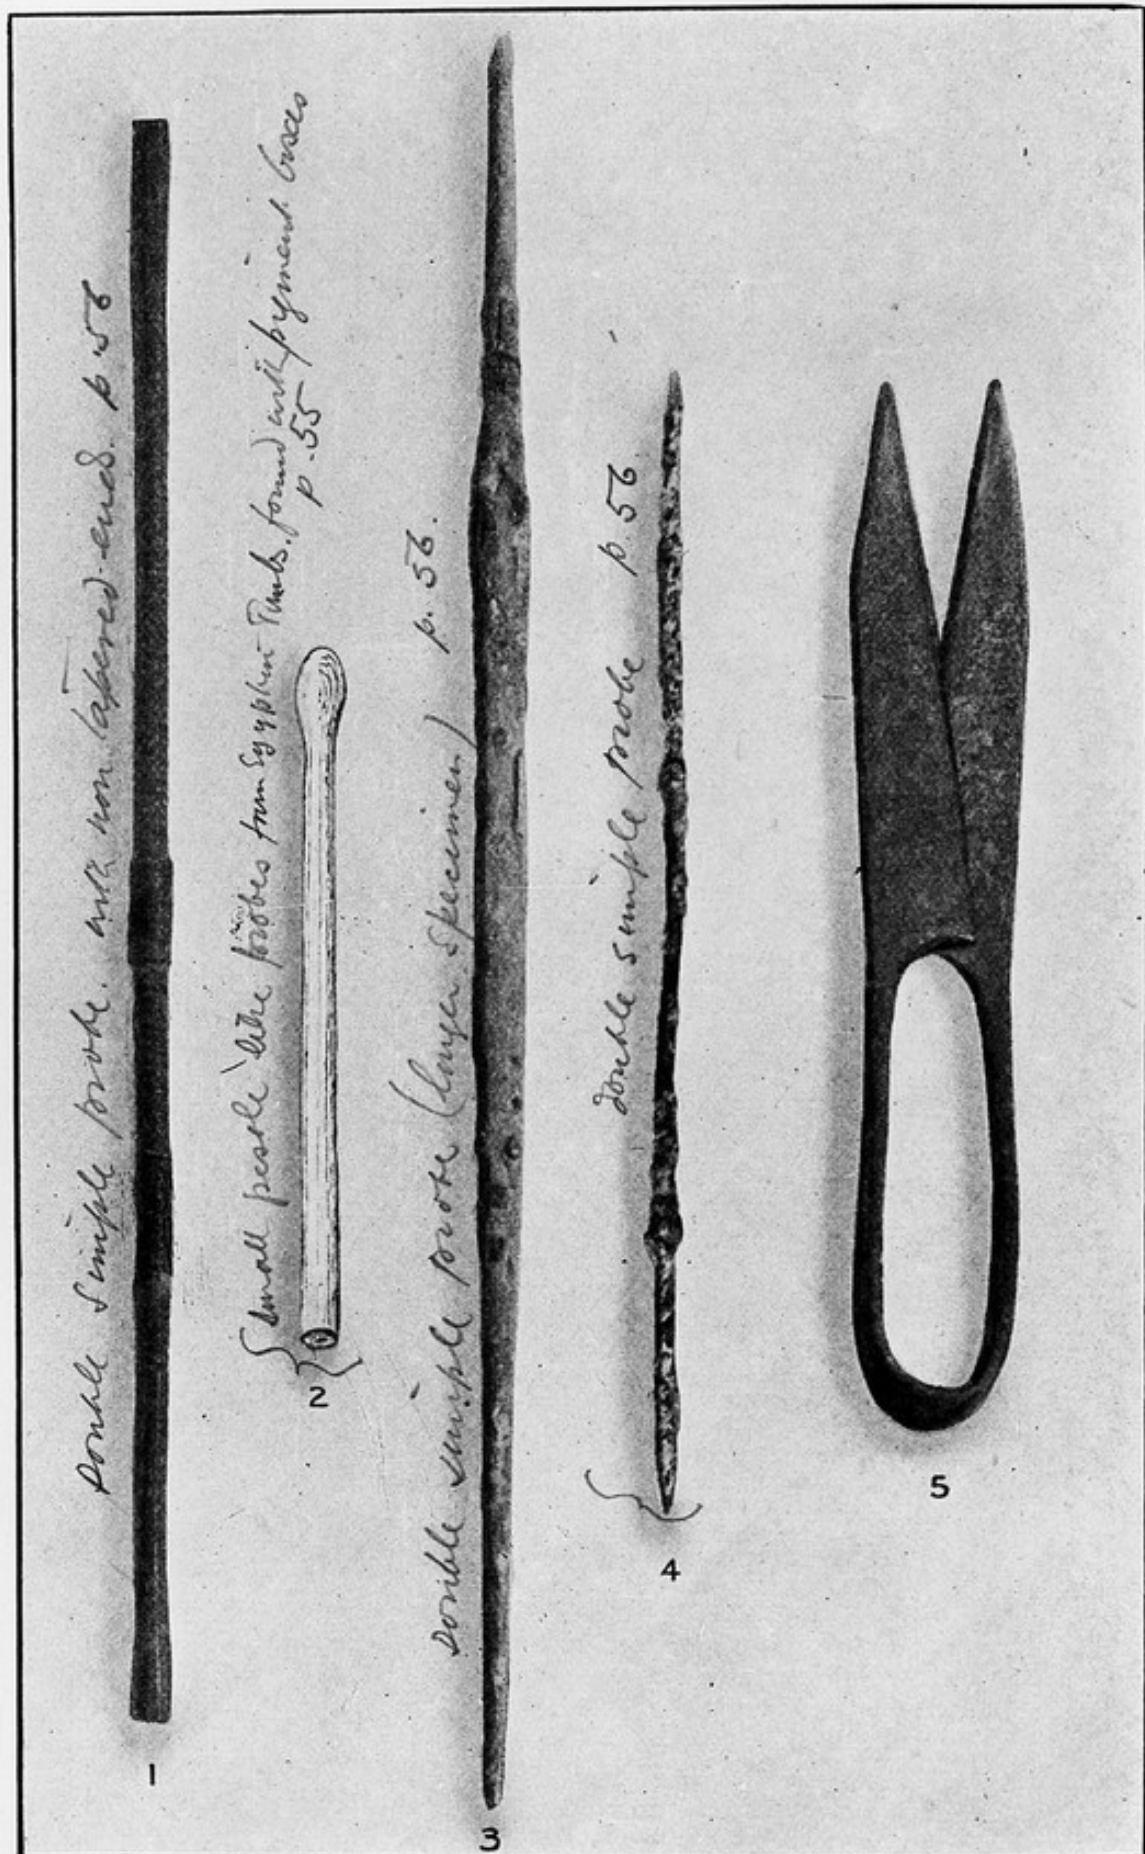

M0004740: Greek and Roman Probes-Surgical Instruments

Publication/Creation

September 1936

Persistent URL

<https://wellcomecollection.org/works/mh3dxq6b>

License and attribution

Wellcome Library; GB.

Conditions of use: it is possible this item is protected by copyright and/or related rights. You are free to use this item in any way that is permitted by the copyright and related rights legislation that applies to your use. For other uses you need to obtain permission from the rights-holder(s).

**wellcome
collection**

Wellcome Collection
183 Euston Road
London NW1 2BE UK
T +44 (0)20 7611 8722
E library@wellcomecollection.org
<https://wellcomecollection.org>

Size of originals.	Museum.	Size of originals.	Museum.
1. 15 ^{cm} , 7	Naples	4. 13 ^{cm} , 5	Author's
2. 6 ^{cm} , 5	Thorwaldsen	5. 10 ^{cm}	Naples
3. 17 ^{cm} , 6	Naples		