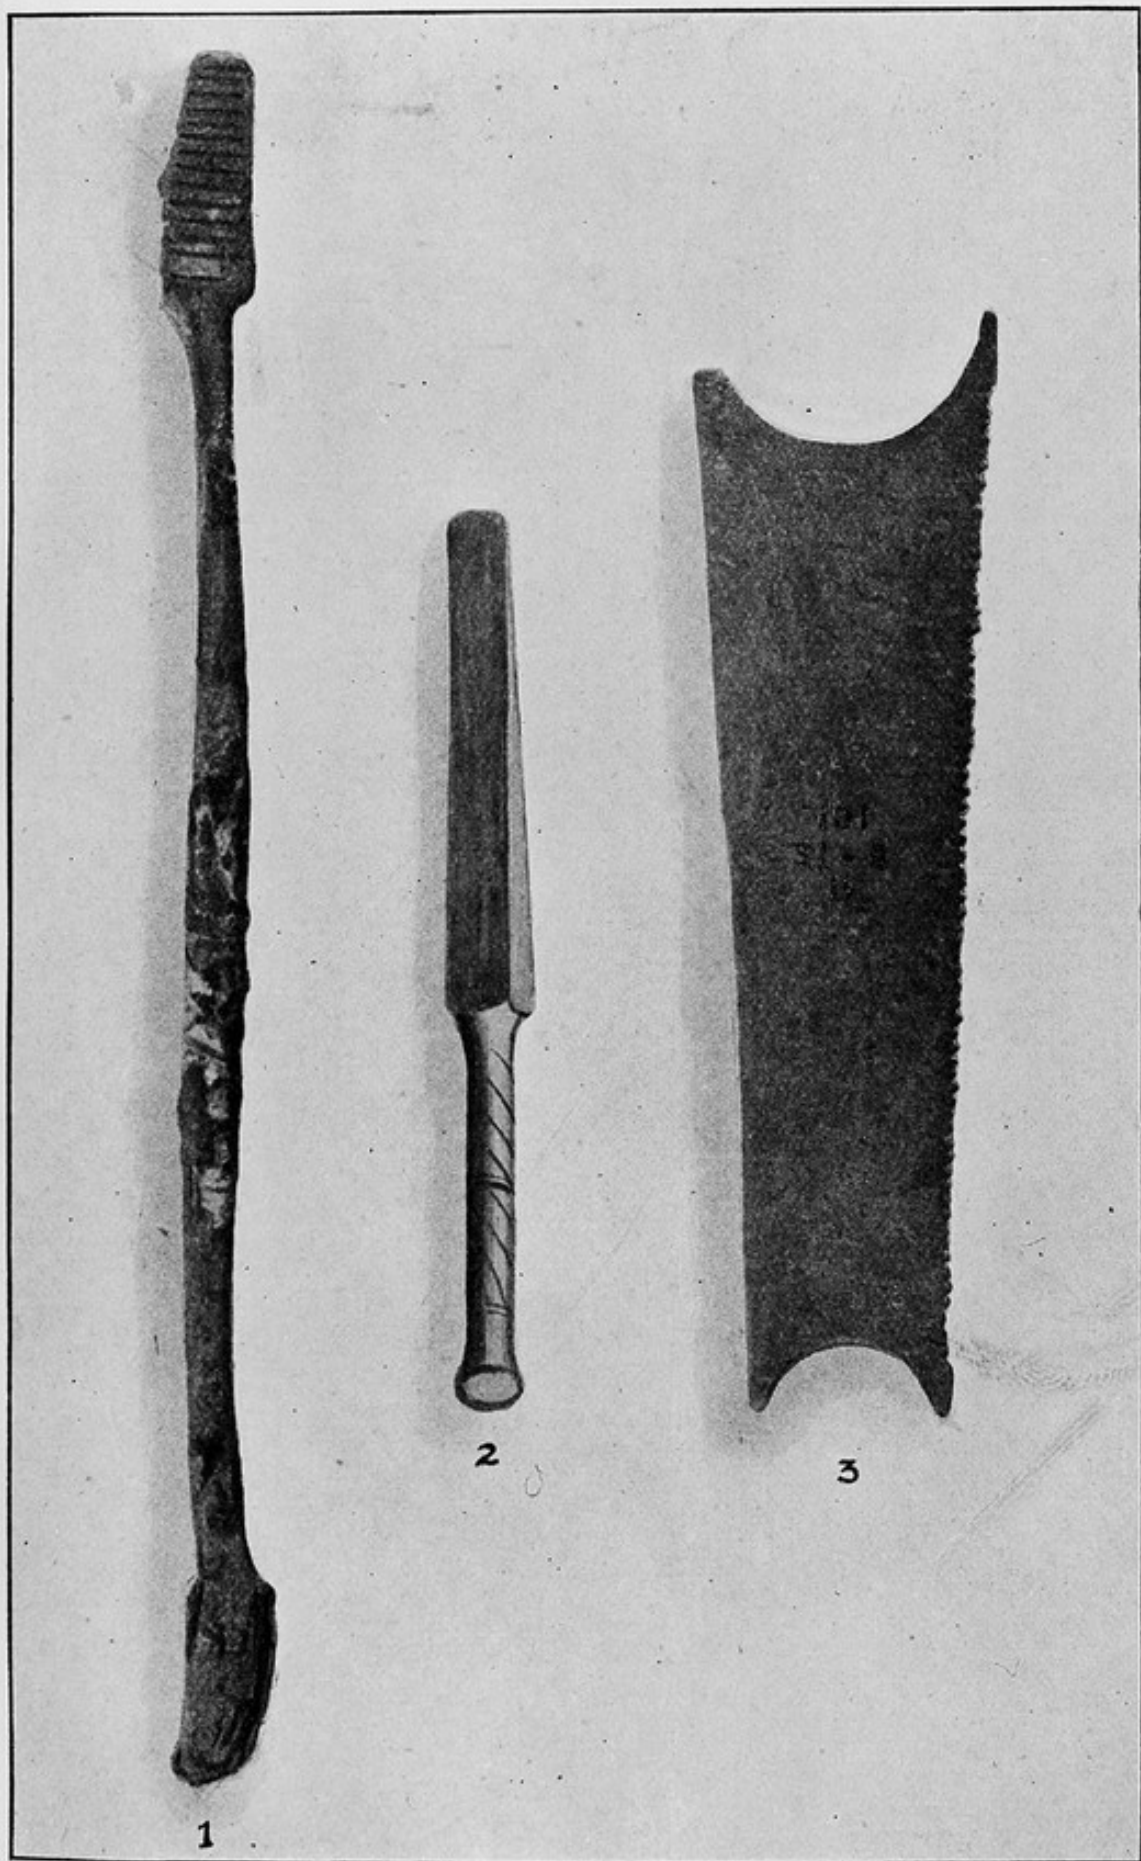

**wellcome
collection**

Wellcome Collection
183 Euston Road
London NW1 2BE UK
T +44 (0)20 7611 8722
E library@wellcomecollection.org
<https://wellcomecollection.org>

Bone lever
Chisel
Frame-saw

Size of
originals.
1. 15^{cm},5
2. 8^{cm},5
3. 11^{cm}