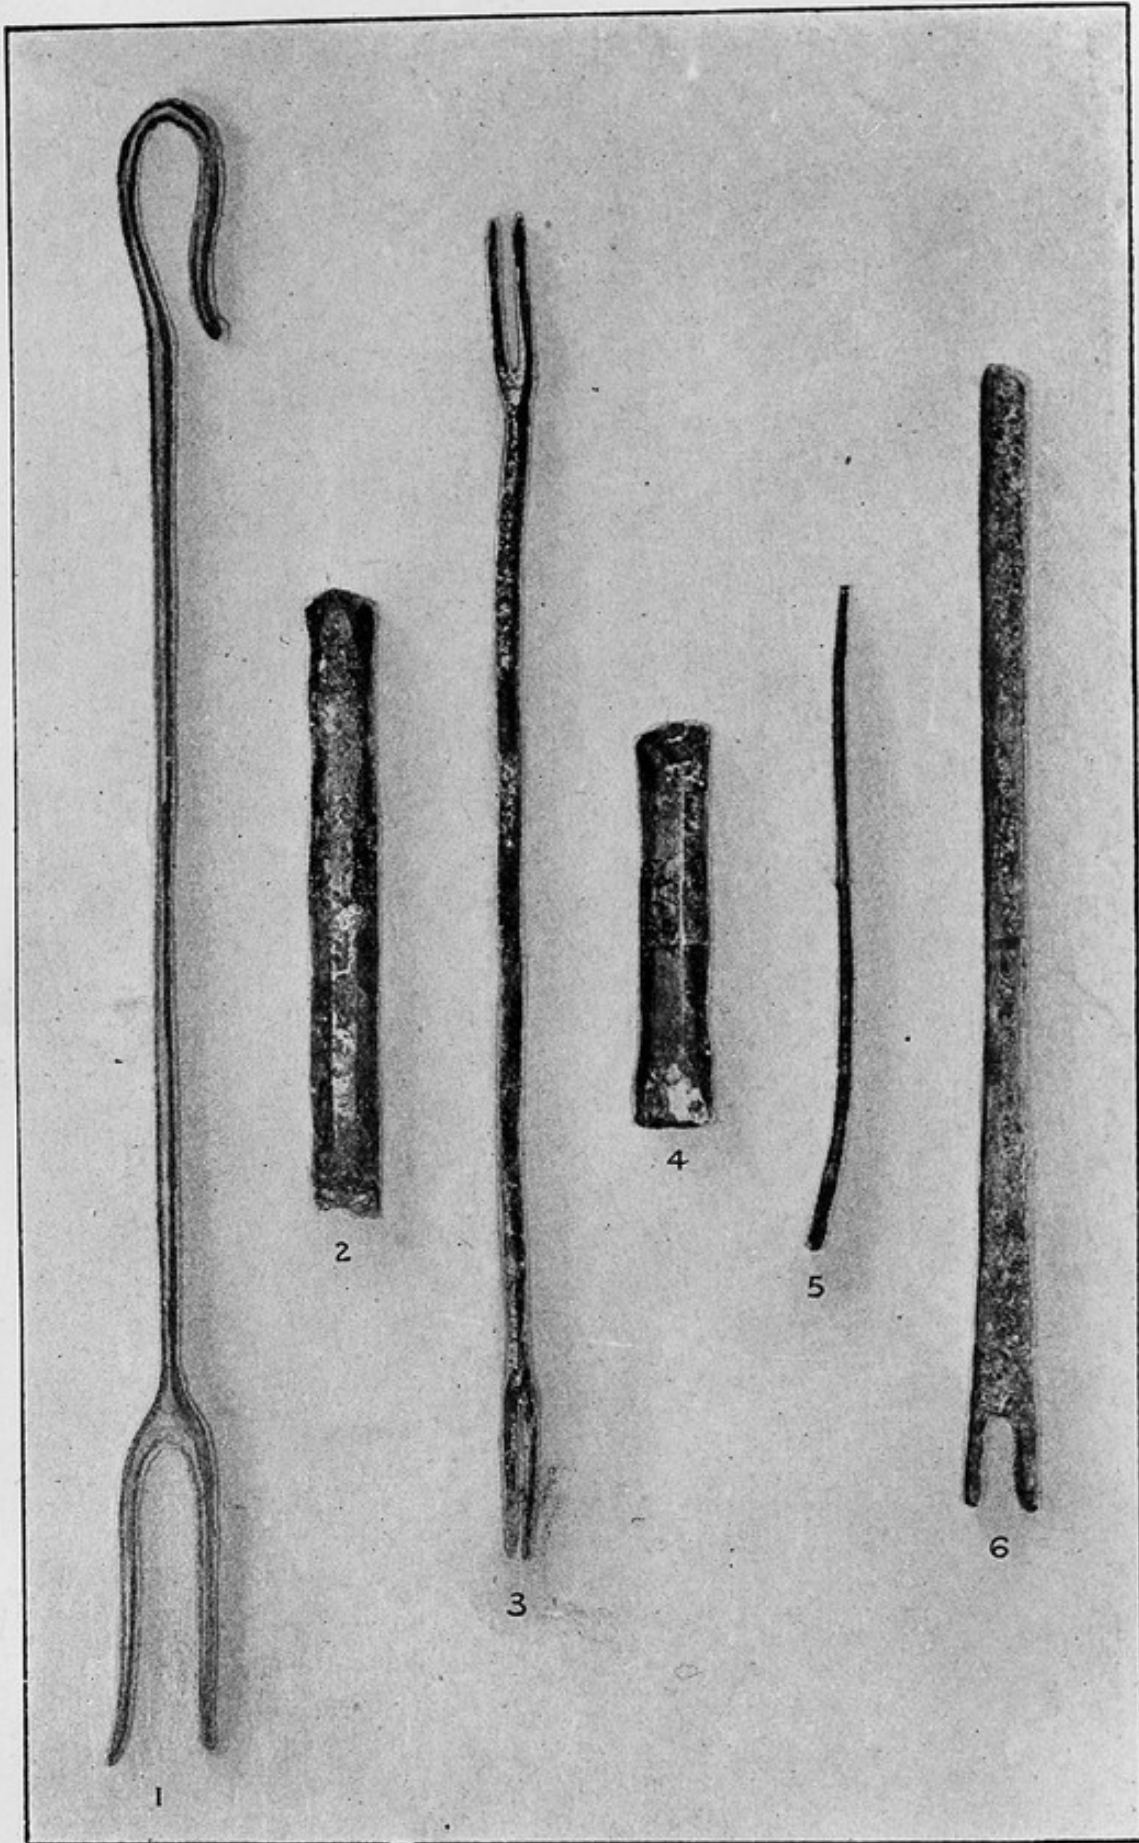

M0004750: Greek and Roman Bifurcated Probes-Surgical Instruments

Publication/Creation

September 1936

Persistent URL

<https://wellcomecollection.org/works/ysuqbr8v>

License and attribution

Wellcome Library; GB.

**wellcome
collection**

Wellcome Collection
183 Euston Road
London NW1 2BE UK
T +44 (0)20 7611 8722
E library@wellcomecollection.org
<https://wellcomecollection.org>

| <i>Size of originals.</i> | <i>Bifurcated probes</i> <i>Museum.</i> | <i>Size of originals.</i> | <i>Museum.</i> |
|---------------------------|--|---------------------------|----------------|
| 1. 15 ^{cm} | After Védrenes | 4. 4 ^{cm} | Saint-Germain |
| 2. 6 ^{cm} | Saint-Germain | 5. 8 ^{cm} | Author's |
| 3. 18 ^{cm} , 2 | Author's | 6. 10 ^{cm} , 2 | " |