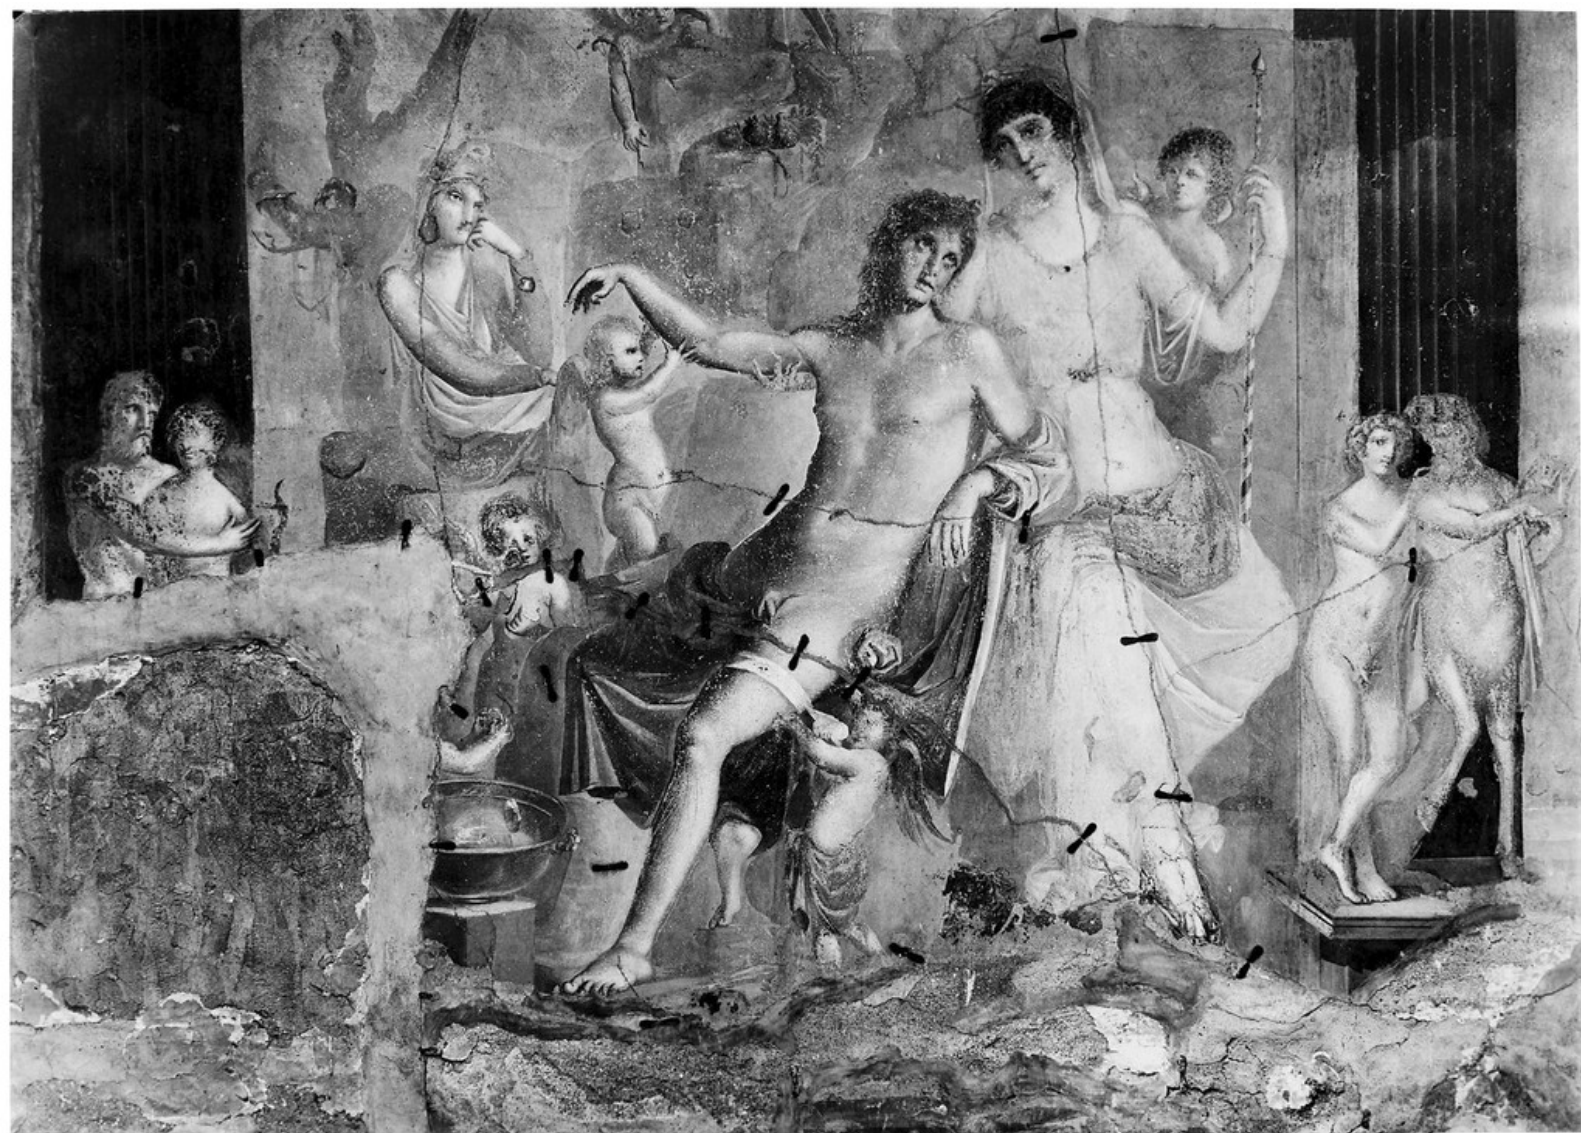

(Ed. Alinari) P. 2. N. 12110 POMPEI Casa di Adone. Adone ferito assistito da Venere e Amore.