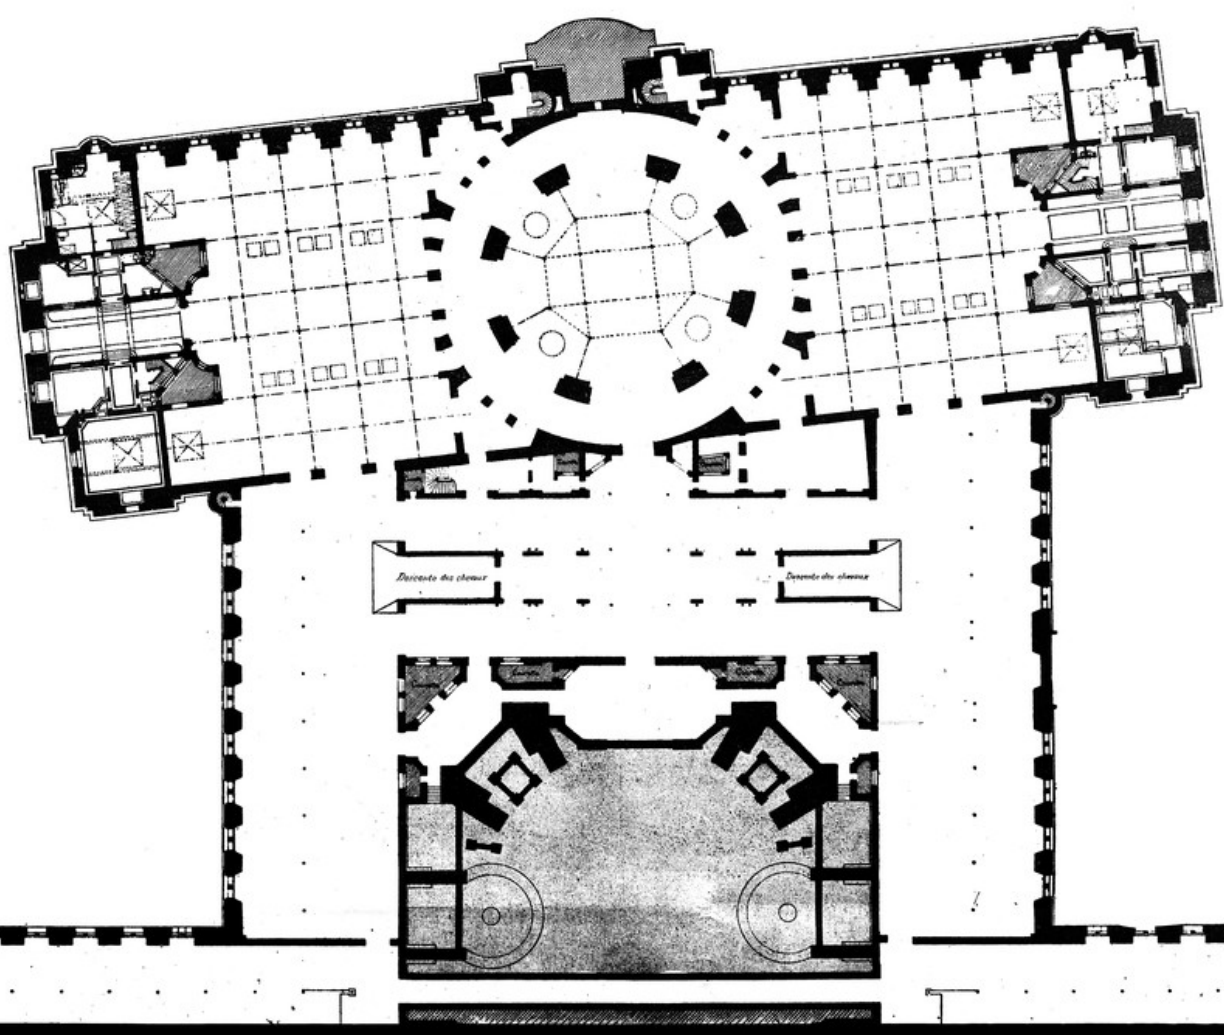

PLAN
DU
Sous-Sol