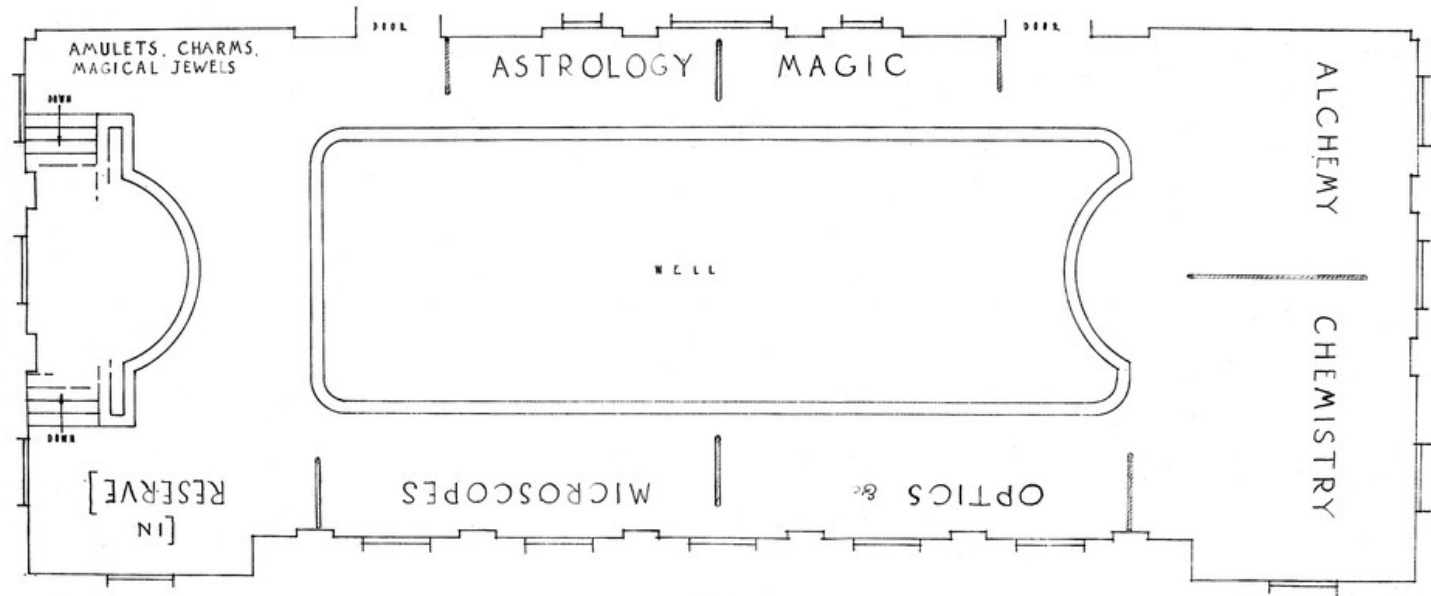

W. R. L. HALL OF STATUARY. UPPER FLOOR

SCALE 3/4" = 1 FOOT

Handwritten mark