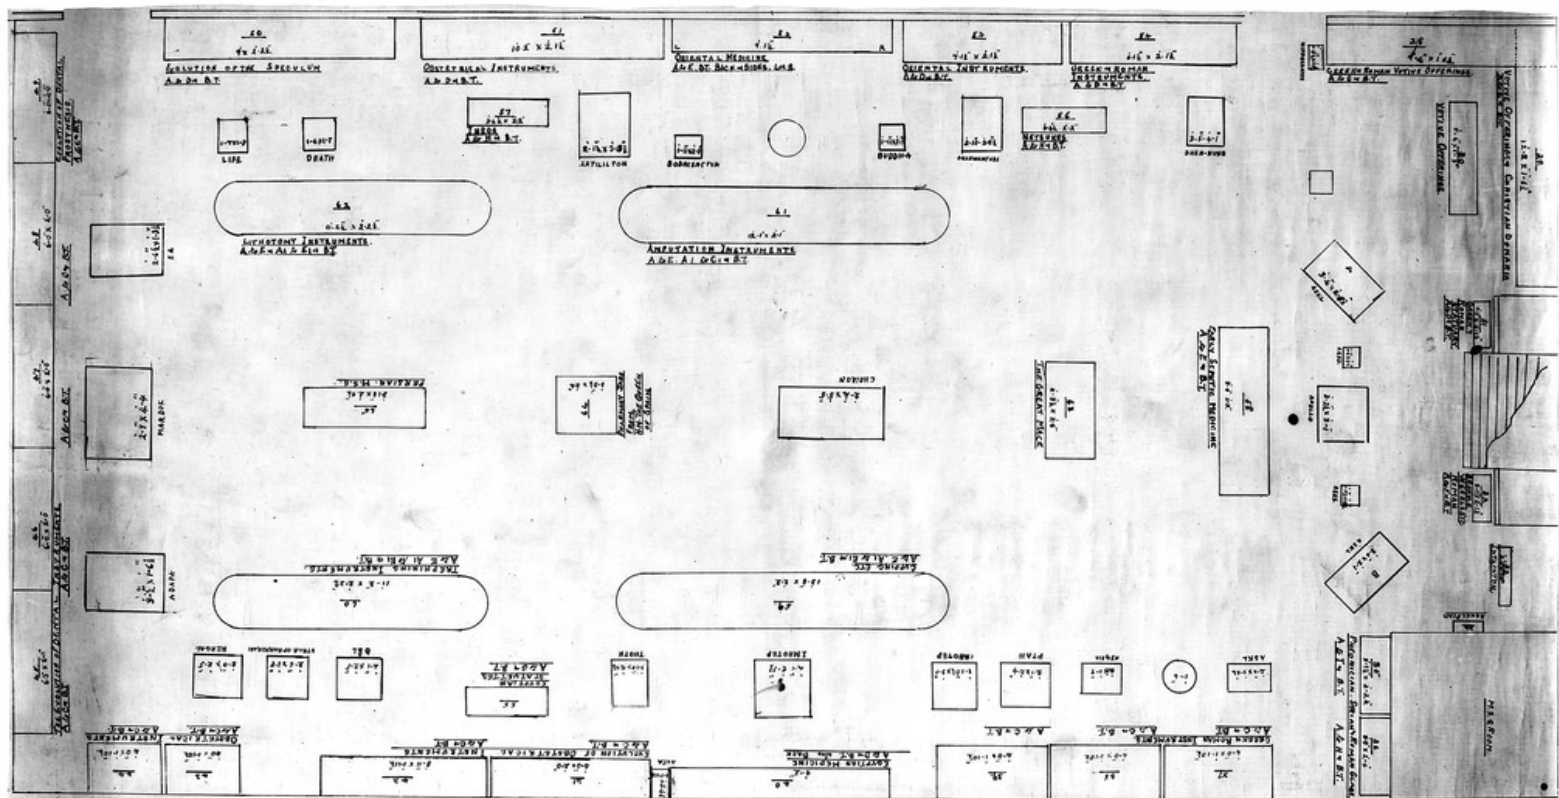

HALL OF STATUARY

Scale Always at Top of Case
etc = Bottom of Case.