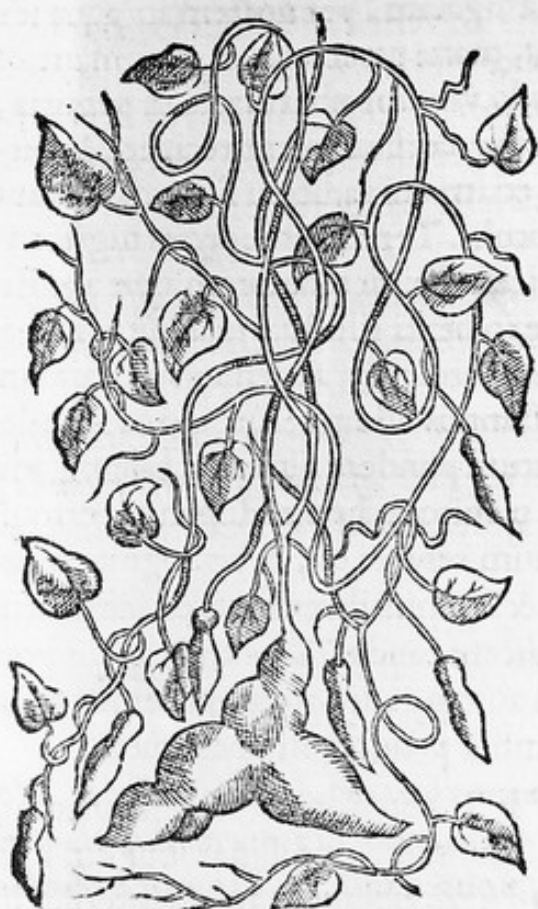

M0004459: Jalap, also known as Exogonium Purga Benth

Publication/Creation

7 December 1935

Persistent URL

<https://wellcomecollection.org/works/jg65675e>

License and attribution

Conditions of use: it is possible this item is protected by copyright and/or related rights. You are free to use this item in any way that is permitted by the copyright and related rights legislation that applies to your use. For other uses you need to obtain permission from the rights-holder(s).

**wellcome
collection**

Wellcome Collection
183 Euston Road
London NW1 2BE UK
T +44 (0)20 7611 8722
E library@wellcomecollection.org
<https://wellcomecollection.org>

M A S.

F O E M I N A.

FRVCTVS.

TACVACHE est radix Michuacanica purgans, quam alij Pusquam, Mexicenses verò Tlalan tlacacuitlapilli vocant. Huius tres reperiuntur species masculinum nos, & foeminam depingi curavimus, forma & viribus valde similes. Utraque, herba est fundens radicem longam, crassam, & lacte manantem, candidamque, & ex ea caules volubiles, tenues, & ornatos folijs raris, cordis figura, sed minoribus, floribus verò oblongis, & coccineis, ac fructu Peponis forma & magnitudine, lanugine obducto candenti, ac semine albo reposito, tenui, latoque, non sine bomicinis quibusdam filis argenteis, & lentis. Radix calida est quarto ferè ordine, siccaque, guttur devorata vrens. purgat omnes humores per inferna, sed præcipue pituitam, sesquidrachmæ, duarumue drachmarum pondere, ex aqua, vinoque, iure pulli, aut ex tremulo