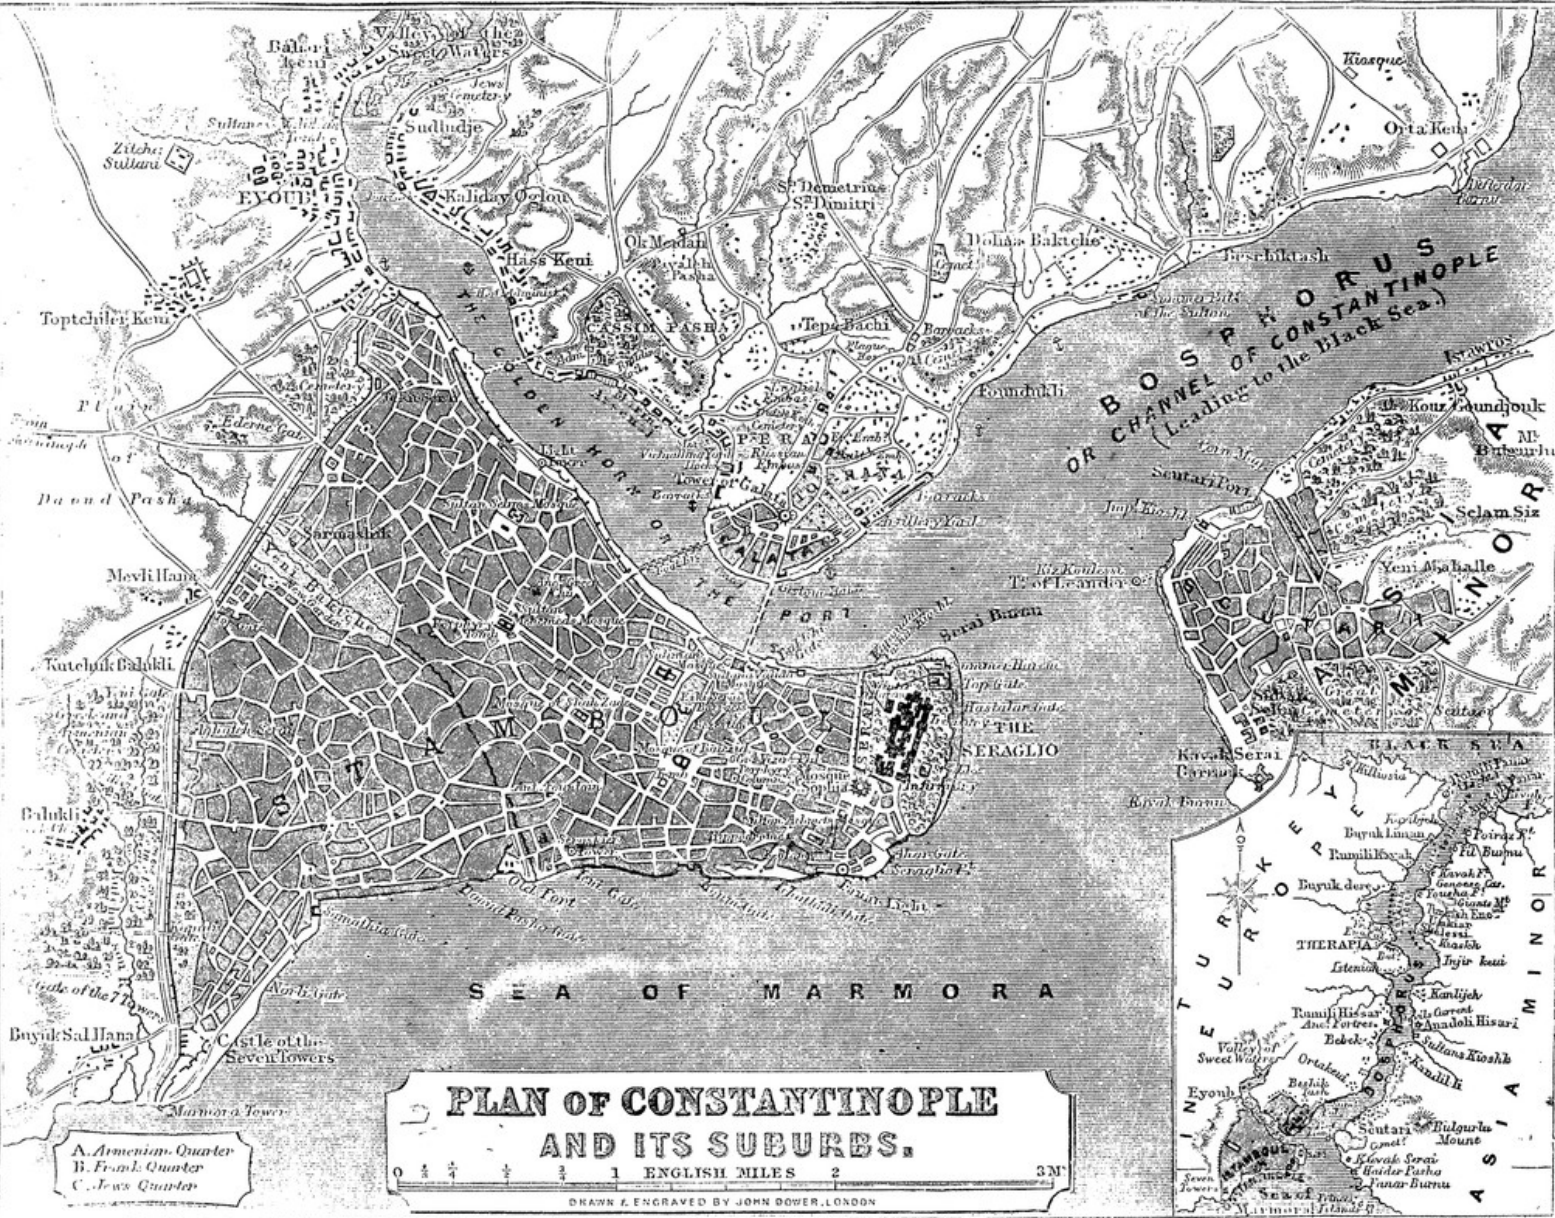

M0003641: Plan of Constantinople and its suburbs

Publication/Creation

October 1933

Persistent URL

<https://wellcomecollection.org/works/wttx2w8e>

License and attribution

Conditions of use: it is possible this item is protected by copyright and/or related rights. You are free to use this item in any way that is permitted by the copyright and related rights legislation that applies to your use. For other uses you need to obtain permission from the rights-holder(s).

Wellcome Collection
183 Euston Road
London NW1 2BE UK
T +44 (0)20 7611 8722
E library@wellcomecollection.org
<https://wellcomecollection.org>

PLAN OF CONSTANTINOPLE AND ITS SUBURES.

0 1/4 1/2 3/4 1 ENGLISH MILES 2 3/4

DRAWN & ENGRAVED BY JOHN DOWER, LONDON