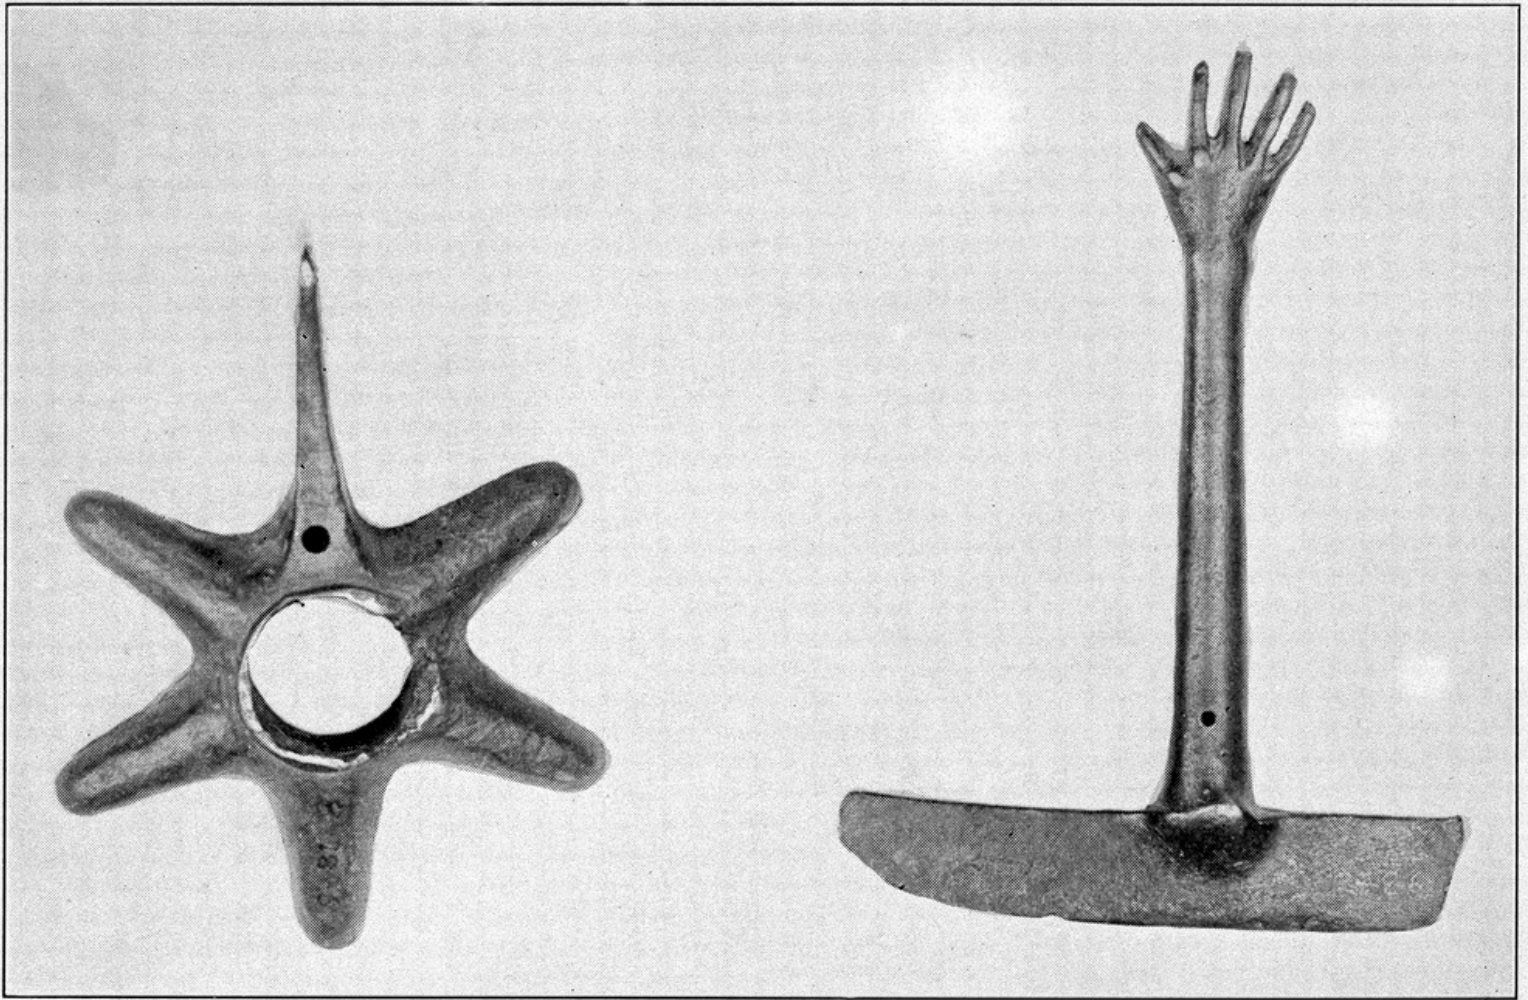

—*Courtesy of the American Museum of Natural History*

FIG. 13. PREHISTORIC PERUVIAN INSTRUMENTS

Left: COMBINED COPPER, STAR-SHAPED MACE AND AXE. *Right:* KNIFE, WITH HUMAN HAND FOR HANDLE.