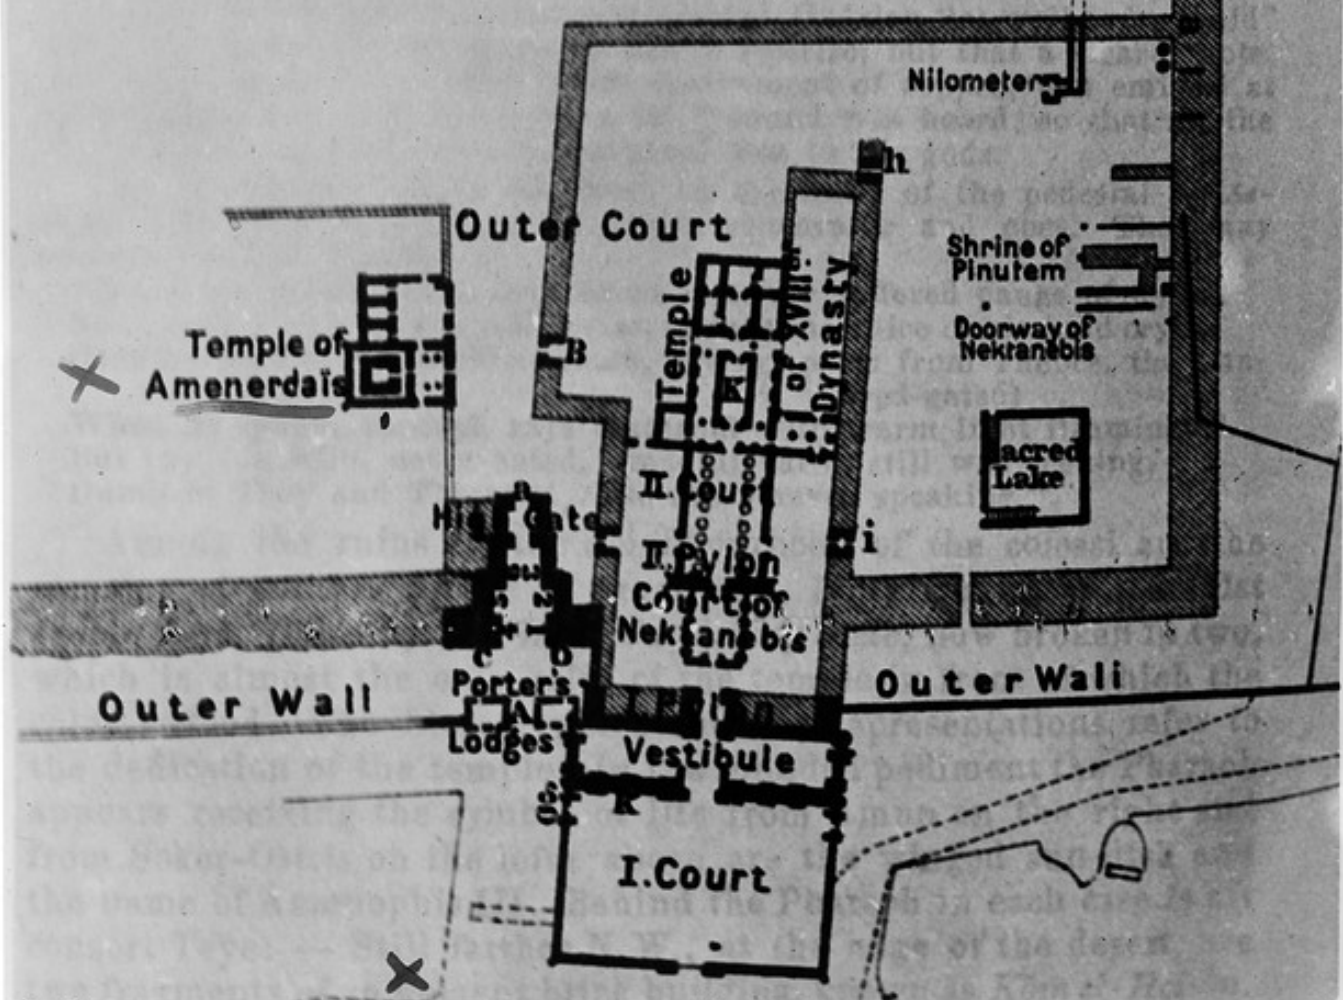

Place of Ramses III.