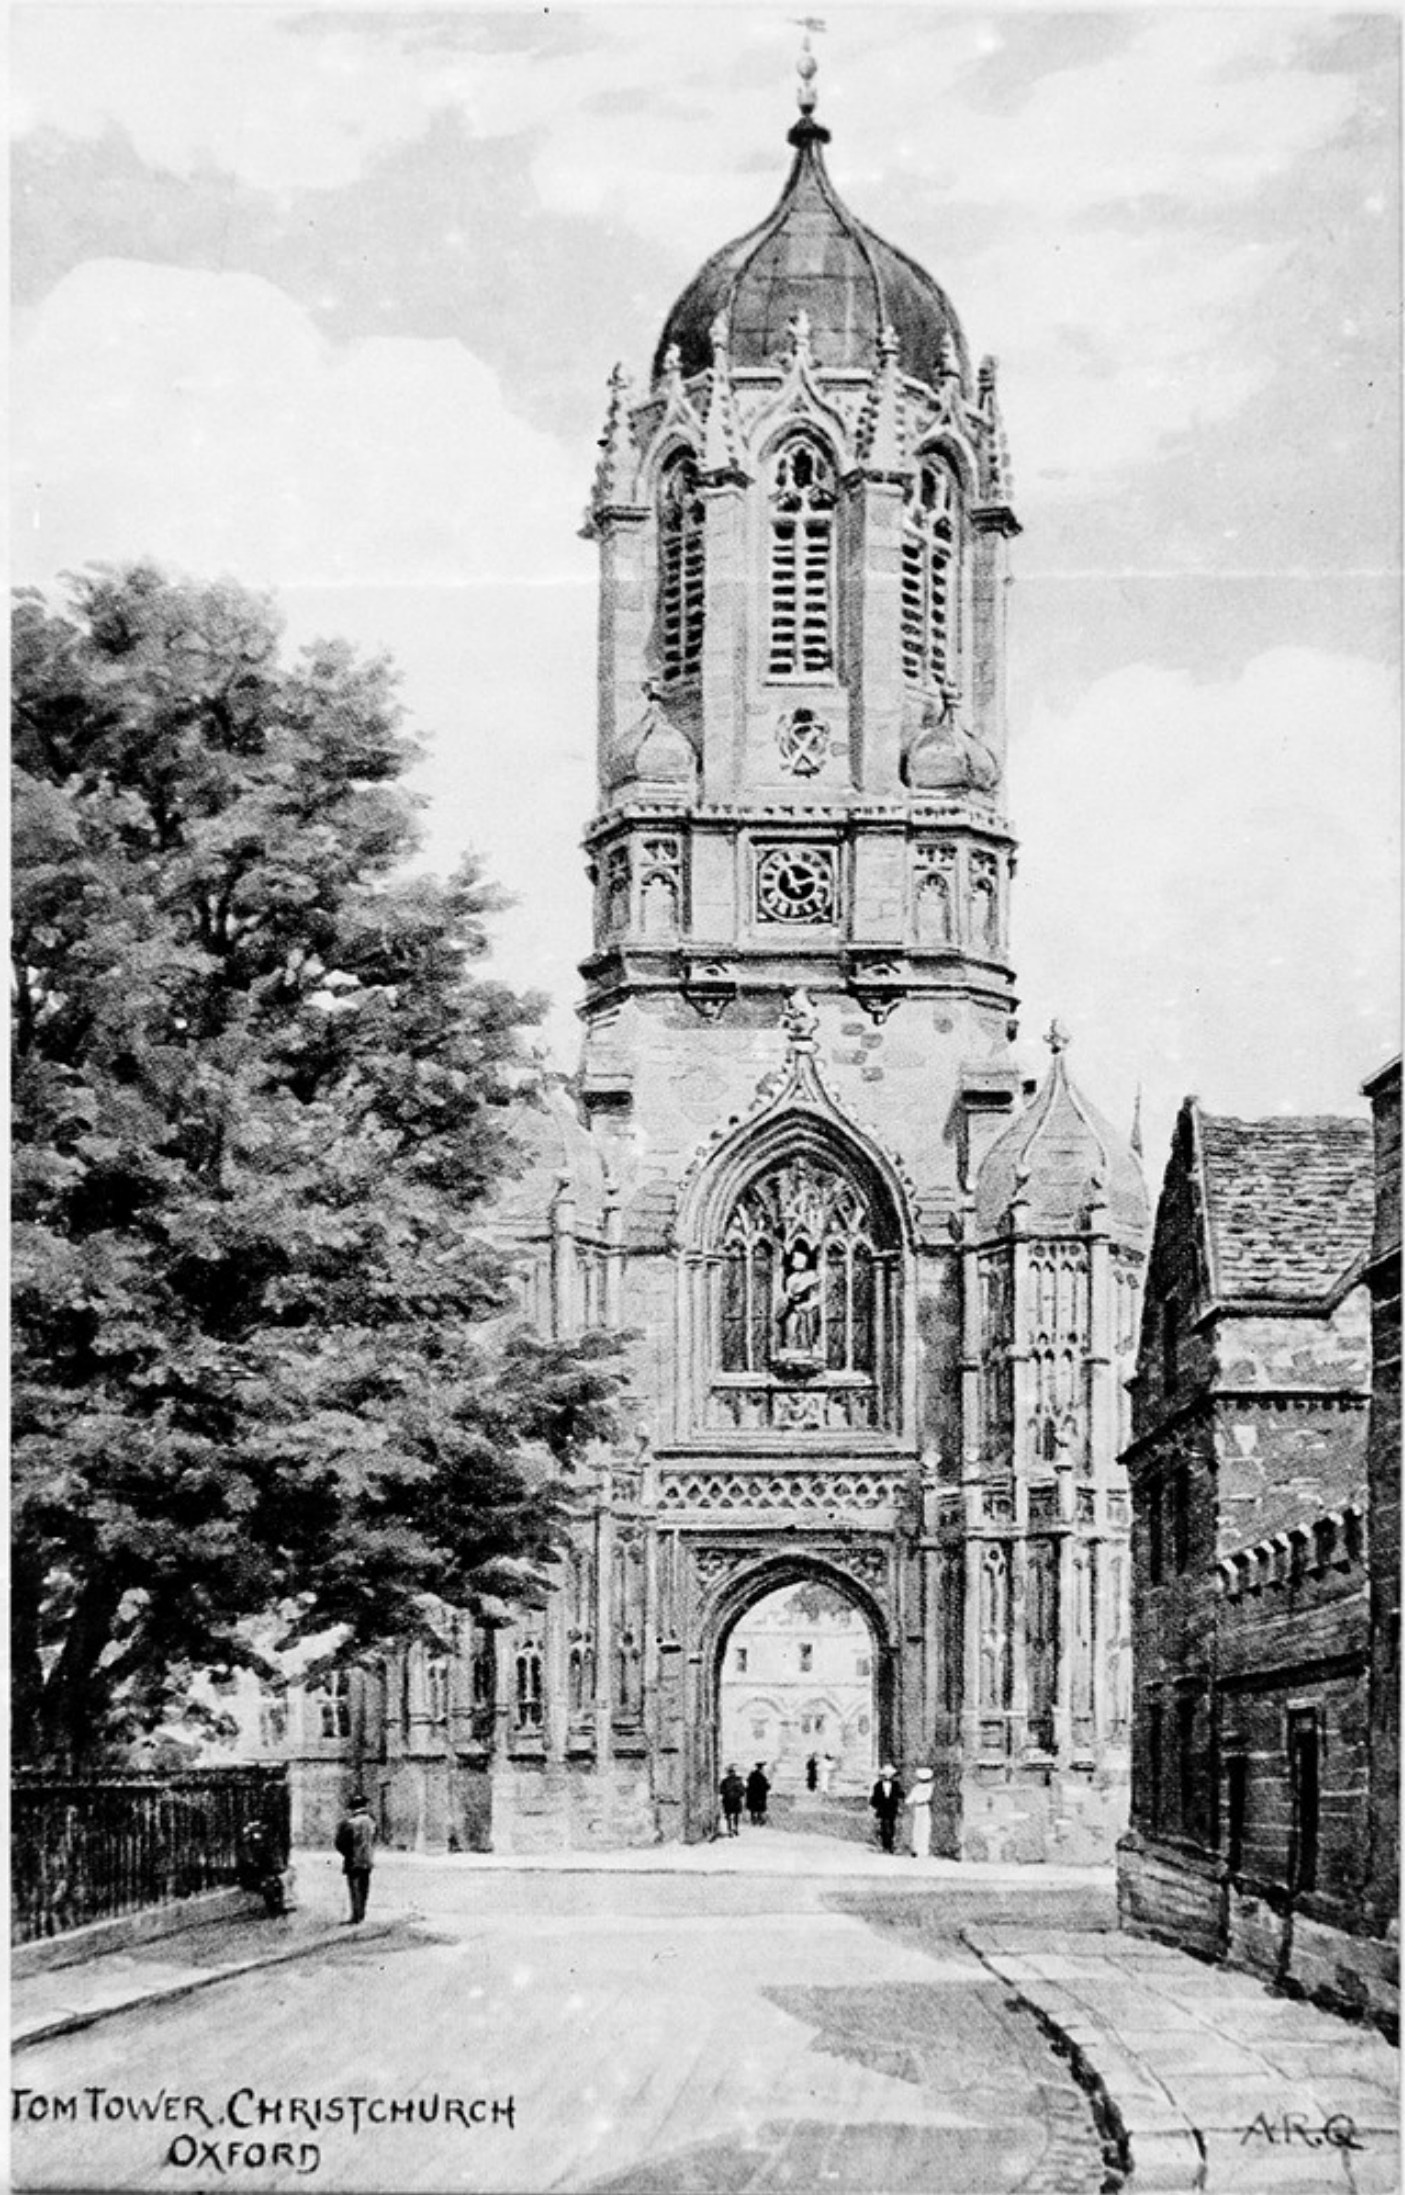

TOM TOWER, CHRISTCHURCH
OXFORD

A.R.Q.