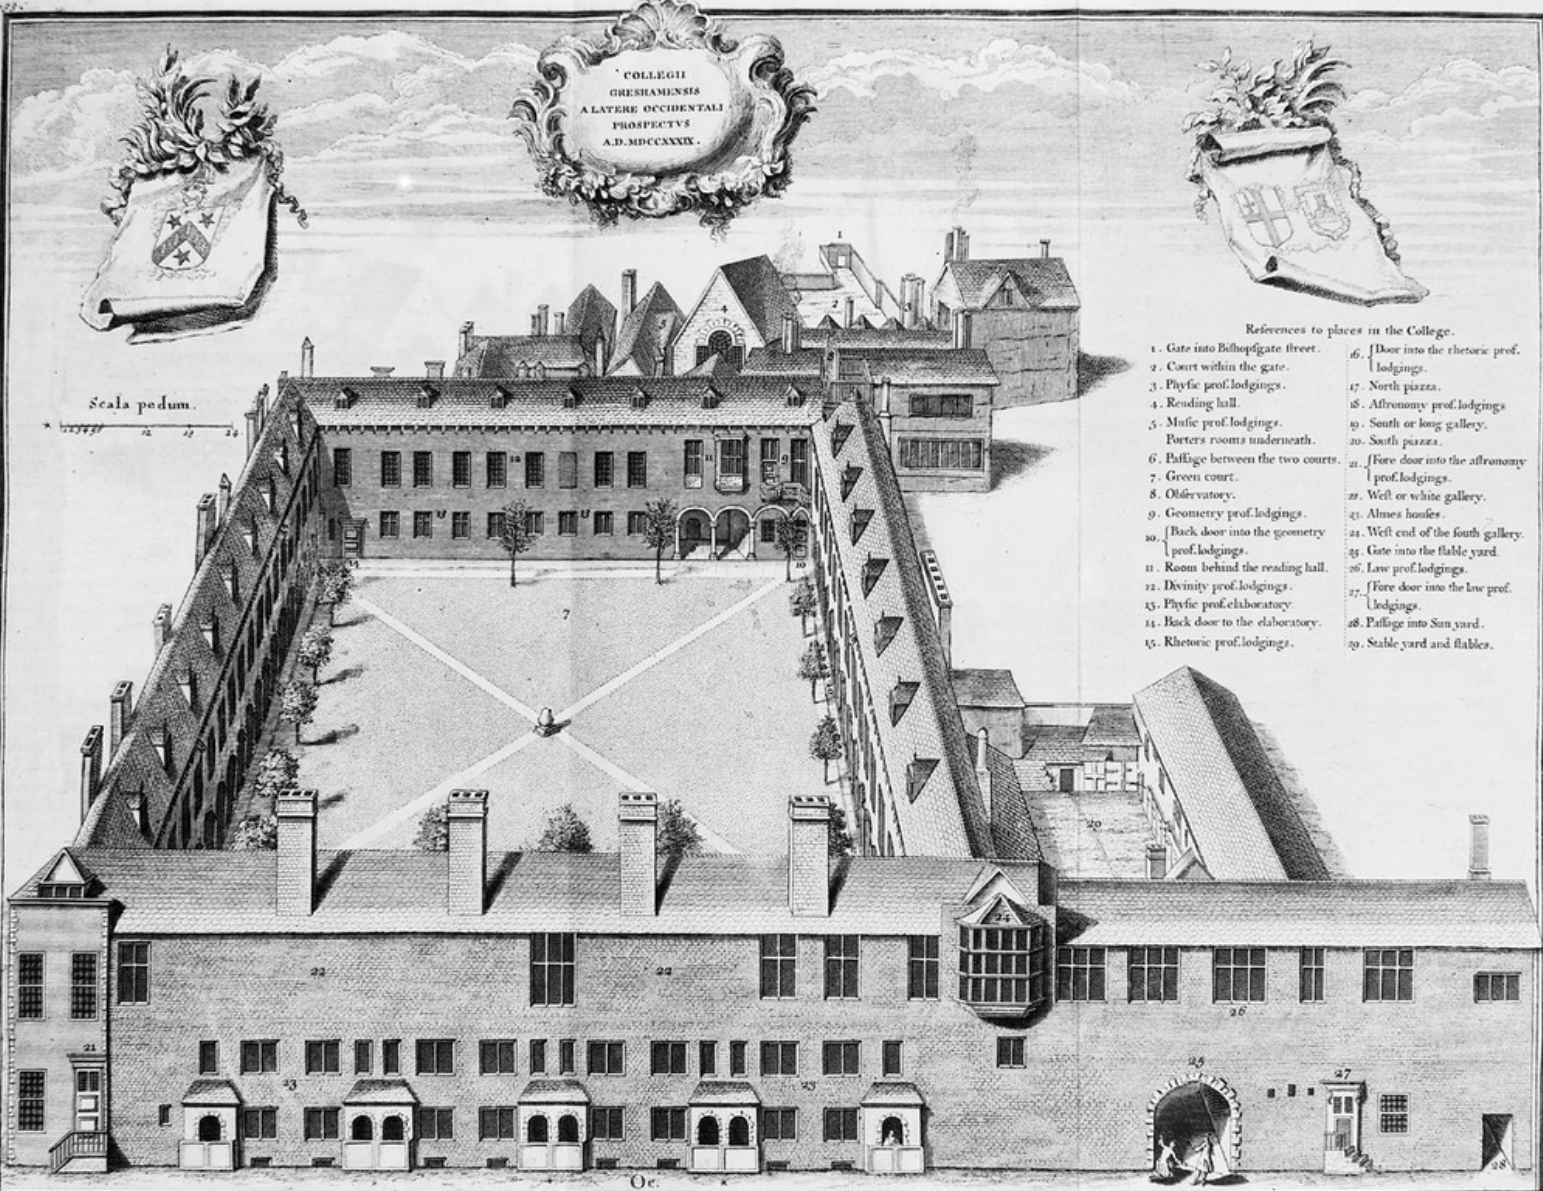

M0002426: Aerial view of Gresham College, Holborn.

Publication/Creation

04 November 1931

Persistent URL

<https://wellcomecollection.org/works/avd9e9zm>

License and attribution

Conditions of use: it is possible this item is protected by copyright and/or related rights. You are free to use this item in any way that is permitted by the copyright and related rights legislation that applies to your use. For other uses you need to obtain permission from the rights-holder(s).

Scala pedum.

- References to places in the College.
- | | |
|--|--|
| 1. Gate into Bishopsgate street. | 16. Door into the rhetoric prof. lodgings. |
| 2. Court within the gate. | 17. North piazza. |
| 3. Physic prof. lodgings. | 18. Astronomy prof. lodgings. |
| 4. Reading hall. | 19. South or long gallery. |
| 5. Music prof. lodgings. | 20. South piazza. |
| 6. Passage between the two courts. Porters rooms underneath. | 21. Fore door into the astronomy prof. lodgings. |
| 7. Green court. | 22. Well or white gallery. |
| 8. Observatory. | 23. Alms houses. |
| 9. Geometry prof. lodgings. | 24. Well end of the south gallery. |
| 10. Back door into the geometry prof. lodgings. | 25. Gate into the stable yard. |
| 11. Room behind the reading hall. | 26. Law prof. lodgings. |
| 12. Divinity prof. lodgings. | 27. Fore door into the law prof. lodgings. |
| 13. Physic prof. laboratory. | 28. Passage into Sun yard. |
| 14. Back door to the laboratory. | 29. Stable yard and stables. |

Or.

Georgius Vertue Londini delineavit et sculpsit anno MDCCLXXXIX.