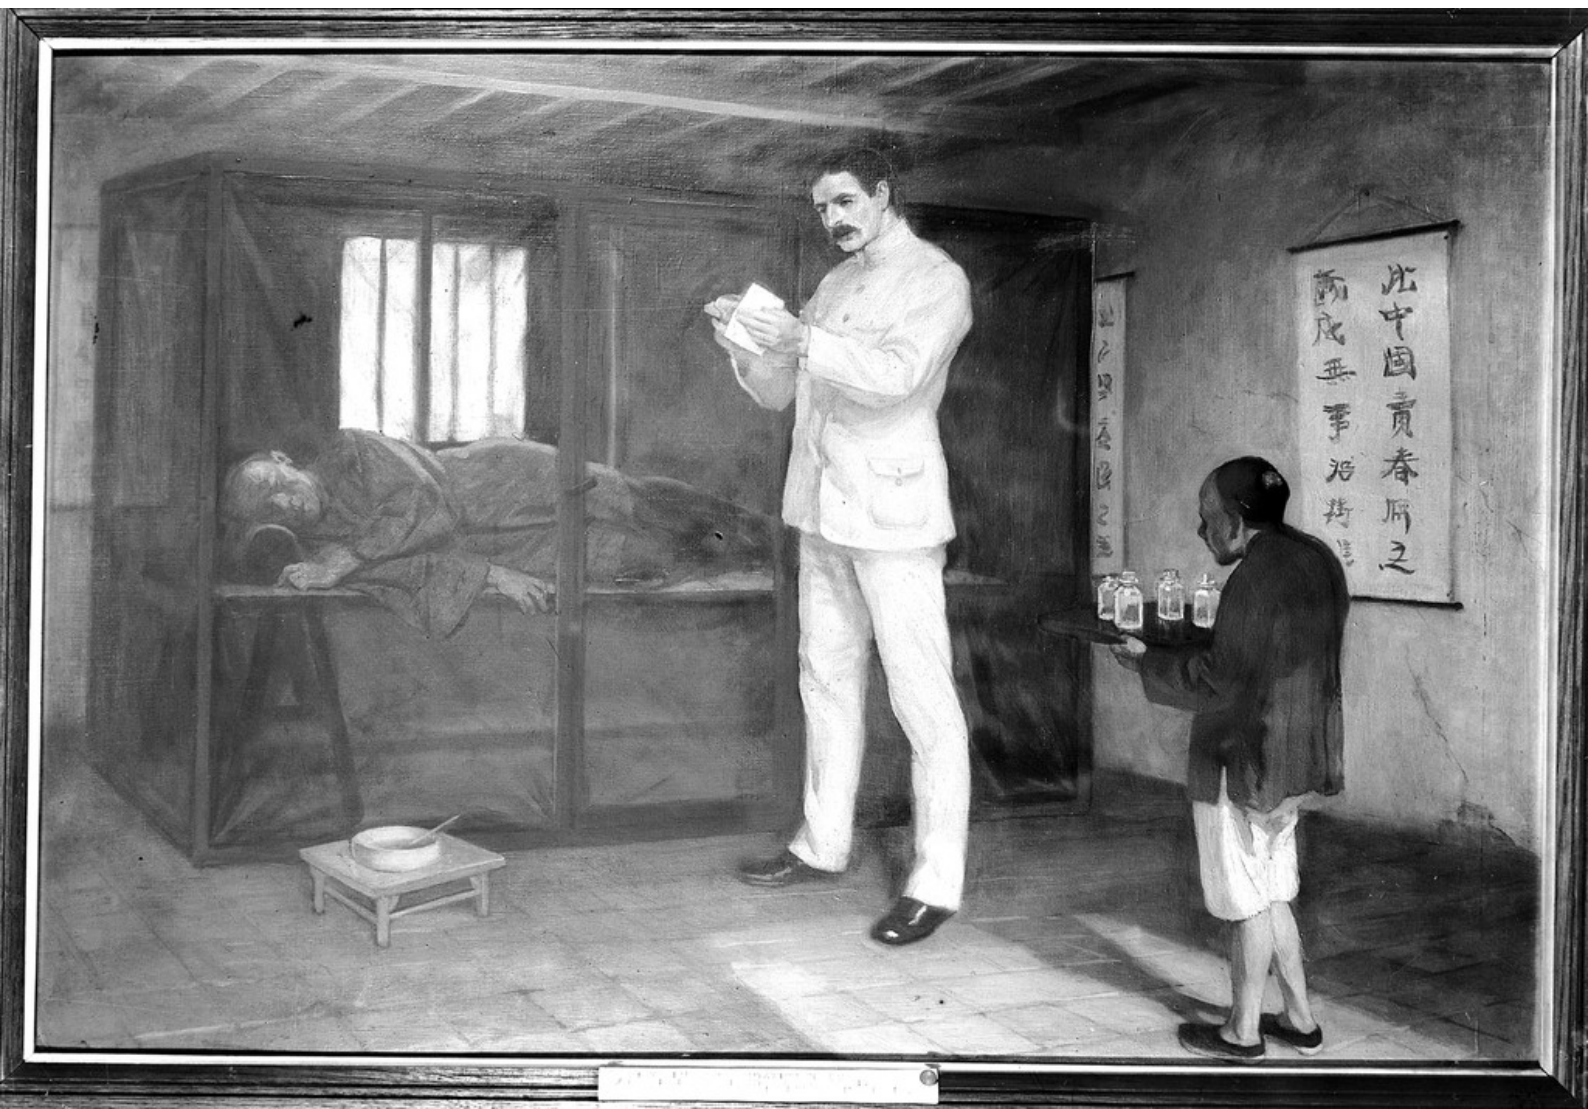

THE CHINESE APOTHECARY