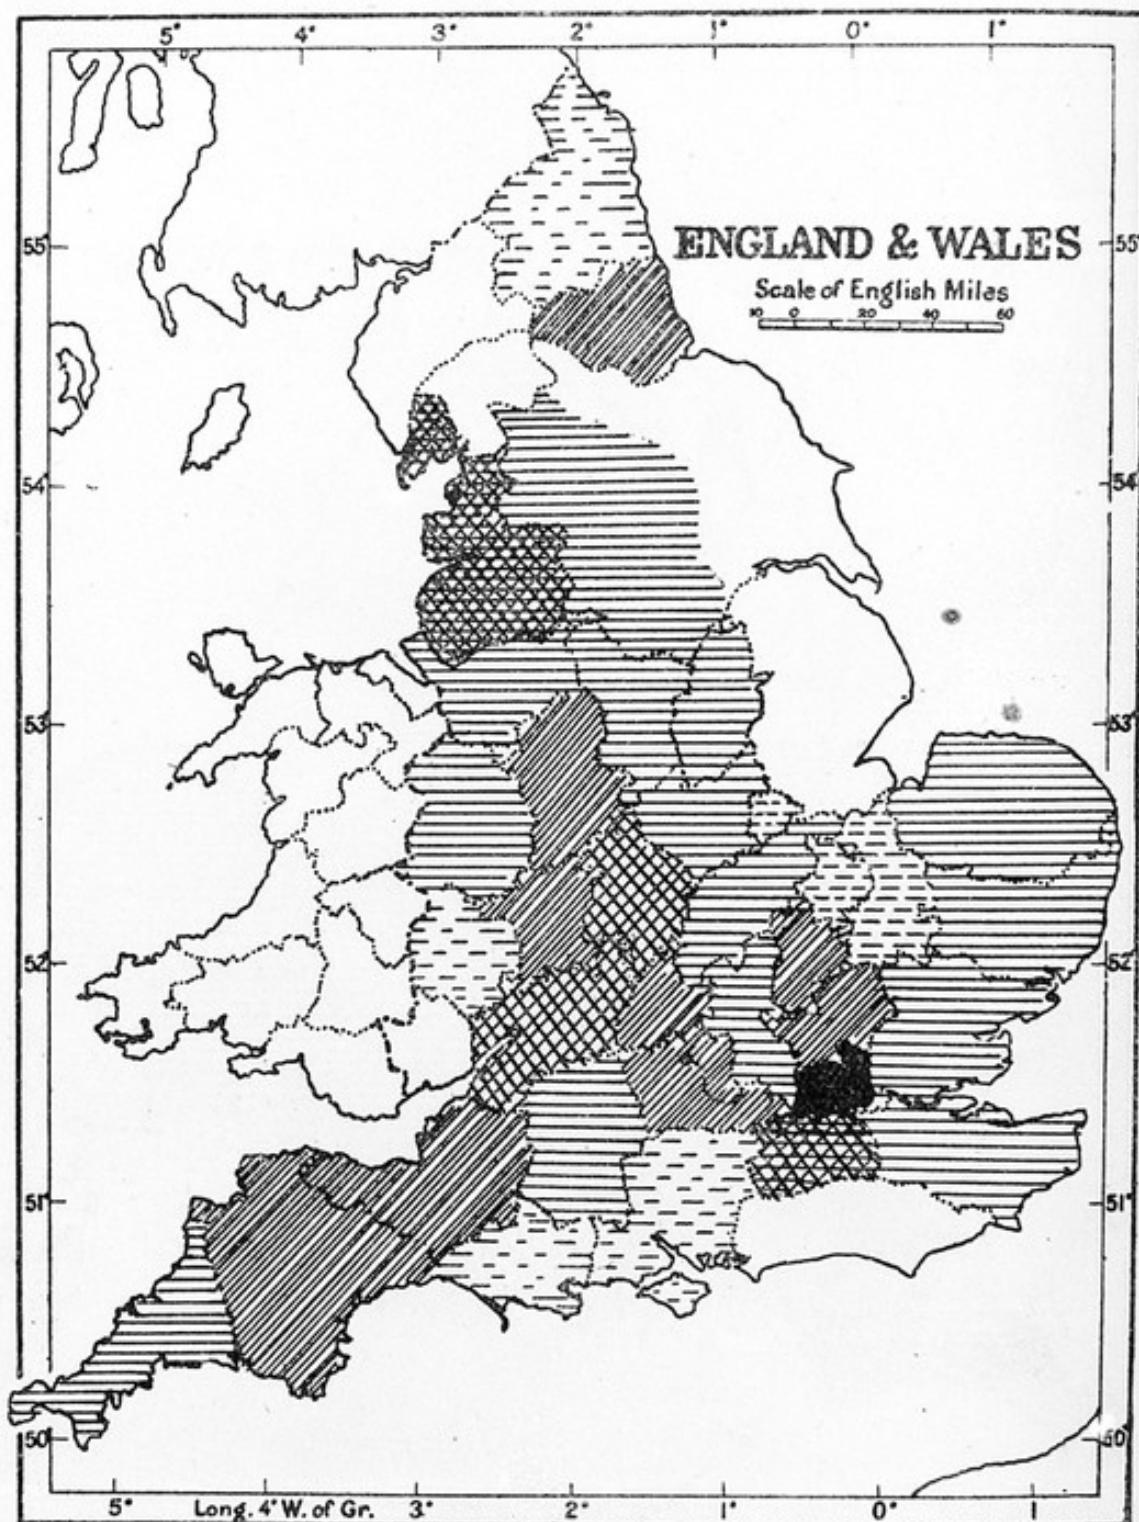

**M0000914: Map of England showing population density in 1750 /
M0000915: Student's laboratory**

Publication/Creation

29 July 1930

Persistent URL

<https://wellcomecollection.org/works/gu2jeats>

License and attribution

**wellcome
collection**

Wellcome Collection
183 Euston Road
London NW1 2BE UK
T +44 (0)20 7611 8722
E library@wellcomecollection.org
<https://wellcomecollection.org>

Density of population (per square mile), 1750.

(Wales and Monmouth omitted.)

SCALE.