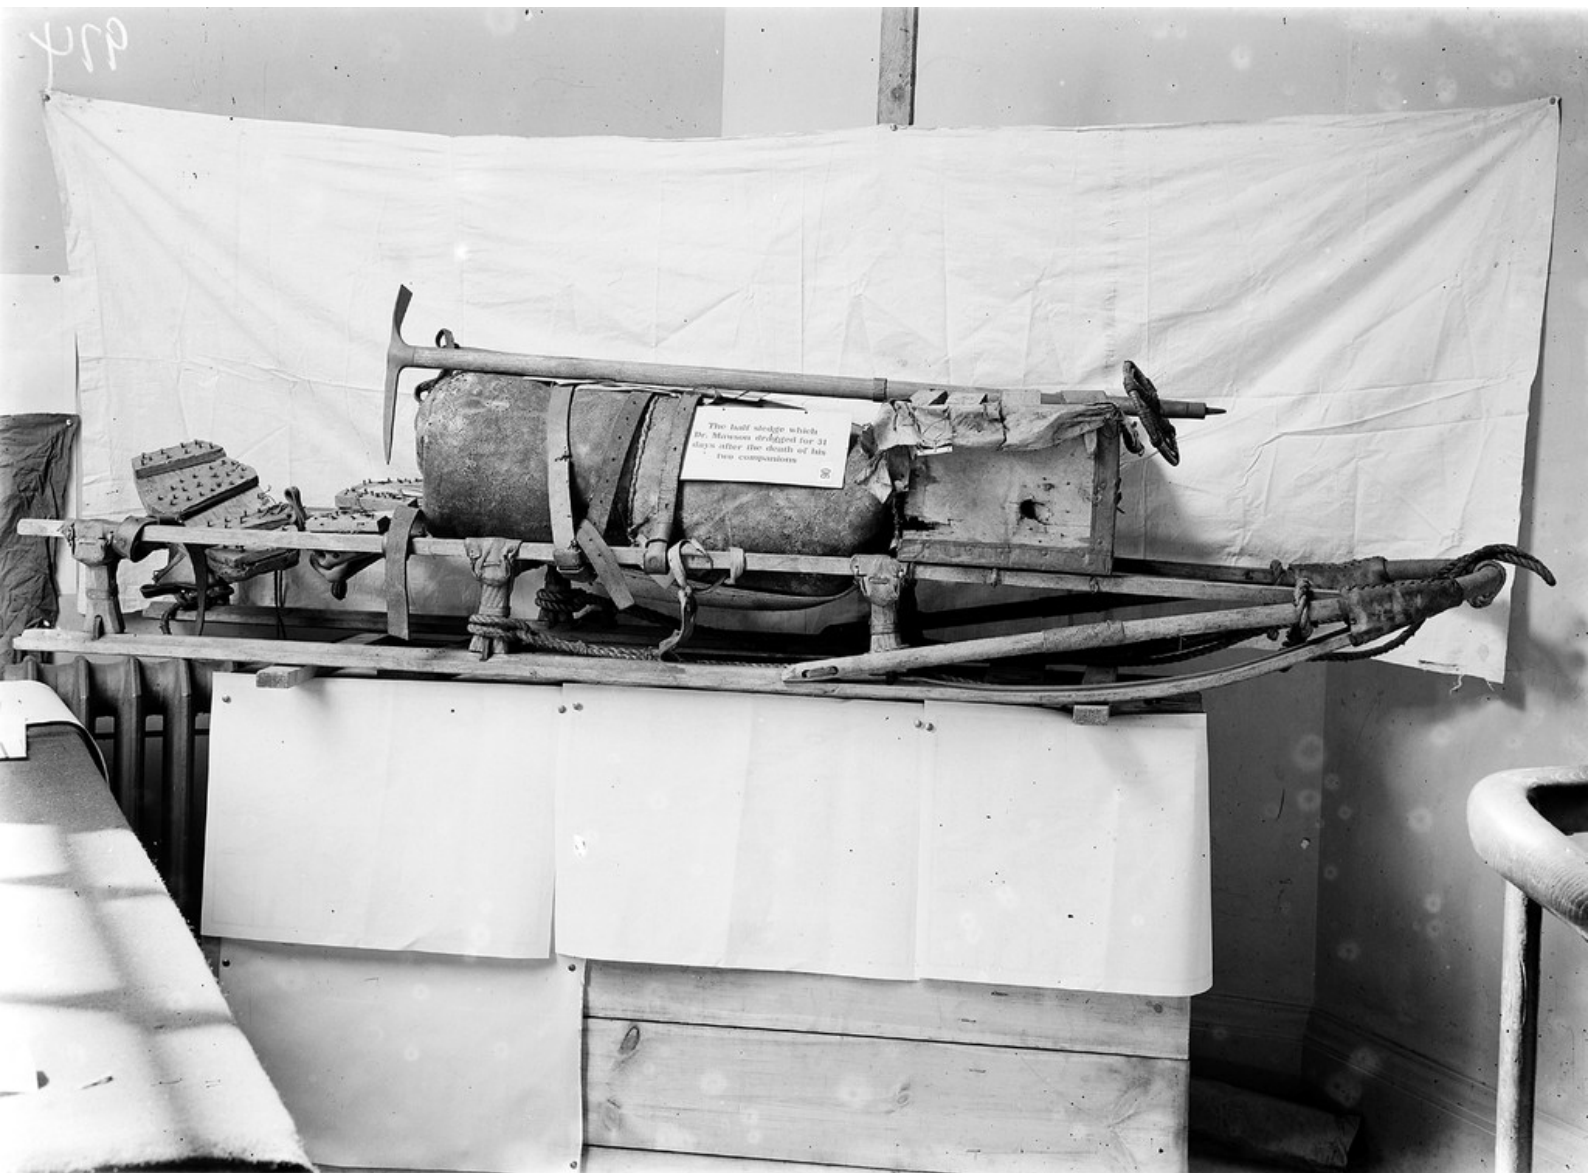

M0000974: Sir Douglas Mawson's sledge, right side

Publication/Creation

06 August 1930

Persistent URL

<https://wellcomecollection.org/works/cjuafkhh>

License and attribution

Conditions of use: it is possible this item is protected by copyright and/or related rights. You are free to use this item in any way that is permitted by the copyright and related rights legislation that applies to your use. For other uses you need to obtain permission from the rights-holder(s).

Wellcome Collection
183 Euston Road
London NW1 2BE UK
T +44 (0)20 7611 8722
E library@wellcomecollection.org
<https://wellcomecollection.org>

429

The last sledge which
Dr. Mearns dragged for 21
days after the death of his
two companions