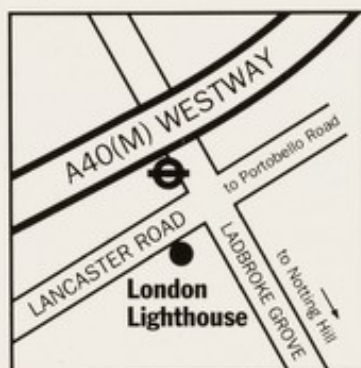

MAUREEN DUFFY

JEREMY REED

CLIVE WILMER

introduced by

BRENDA DEAN

Book early to avoid disappointment by telephoning the London Lighthouse on 071 792 1200 ext 2215 and quoting your Access or Barclaycard number. Alternatively come along to the Lighthouse reception on or before the reading and pick up a ticket.

TICKETS

£10.00

(£6.00 concs.)

*including
refreshments*

How to find us

Tube: the nearest tube station is Ladbroke Grove which is on the Hammersmith & City line.

Buses: 7, 15, 52, 302, 70 and 295.

Parking: private car park, controlled parking in street and free parking locally.