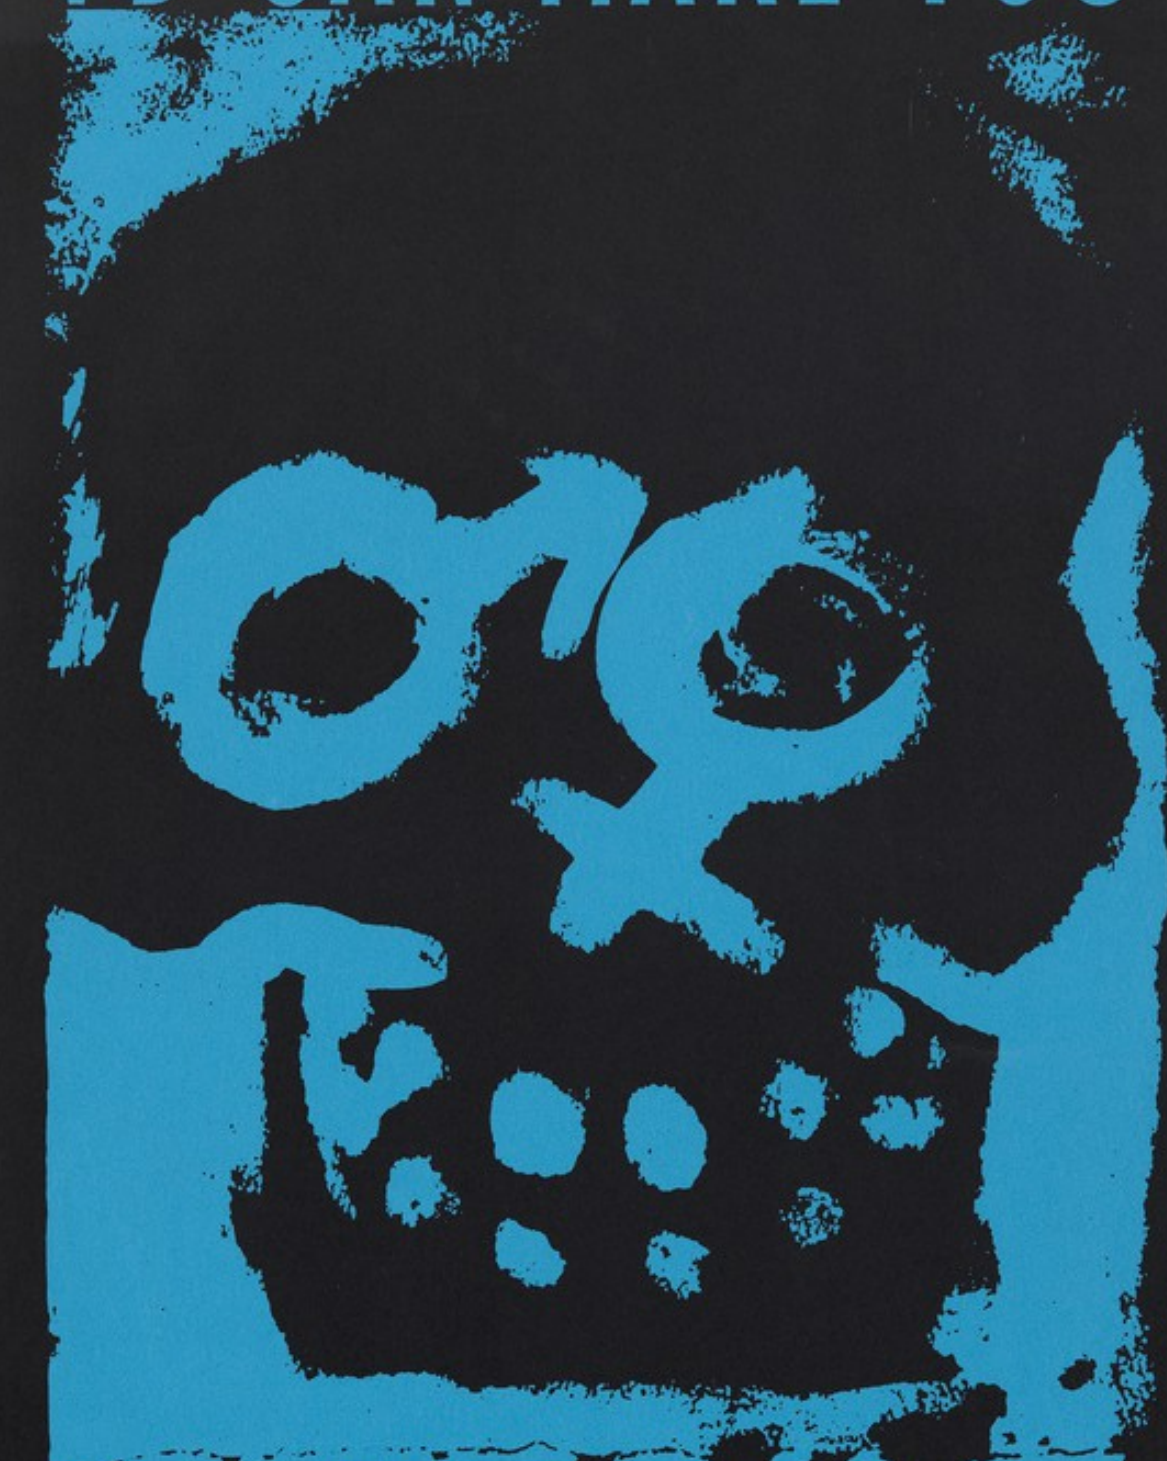

VD CAN MAKE YOU

**STERILE
TOO.**

GET YOUR VD CHECK-UP TODAY: 4440 Calle Real, 967-2311