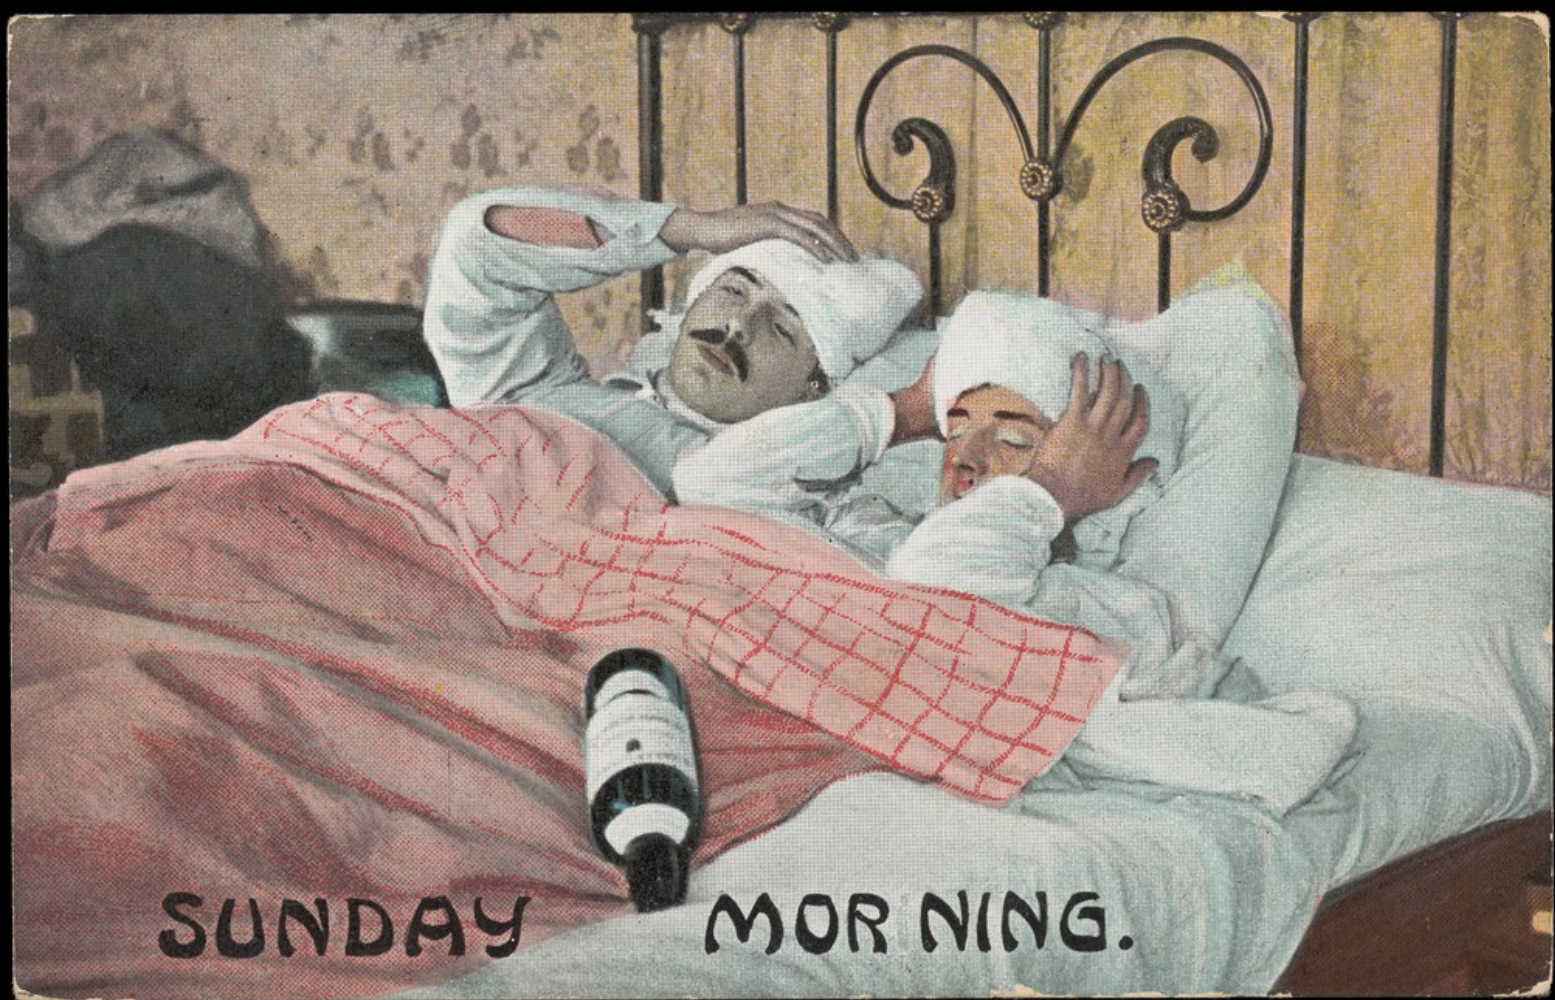

SUNDAY

MORNING.