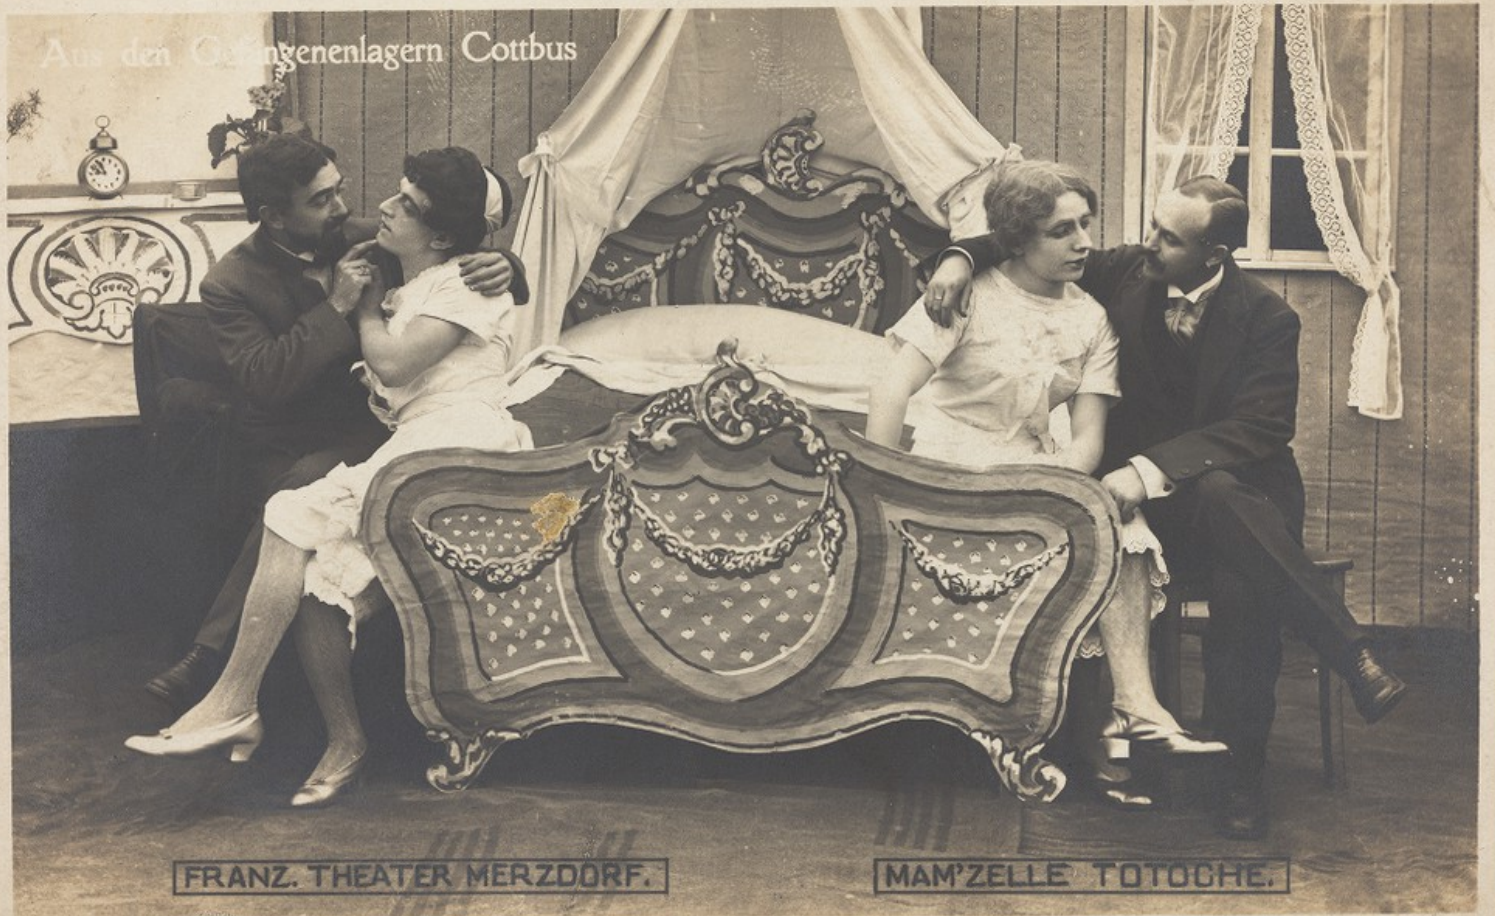

Aus den Gefangenlagern Cottbus

FRANZ. THEATER MERZDORF.

MAM'ZELLE TOTOUCHE.