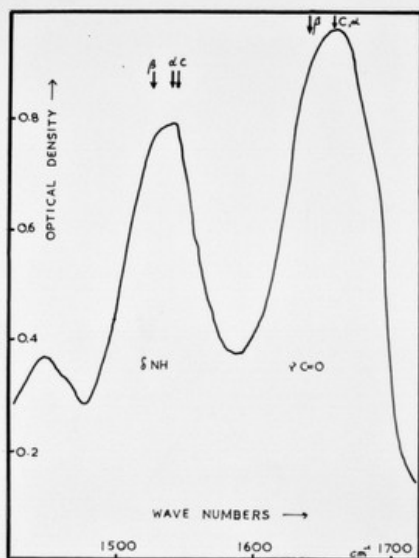

INFRA-RED SPECTRUM OF BYSSUS THREADS OF
MYTILUS EDULIS.