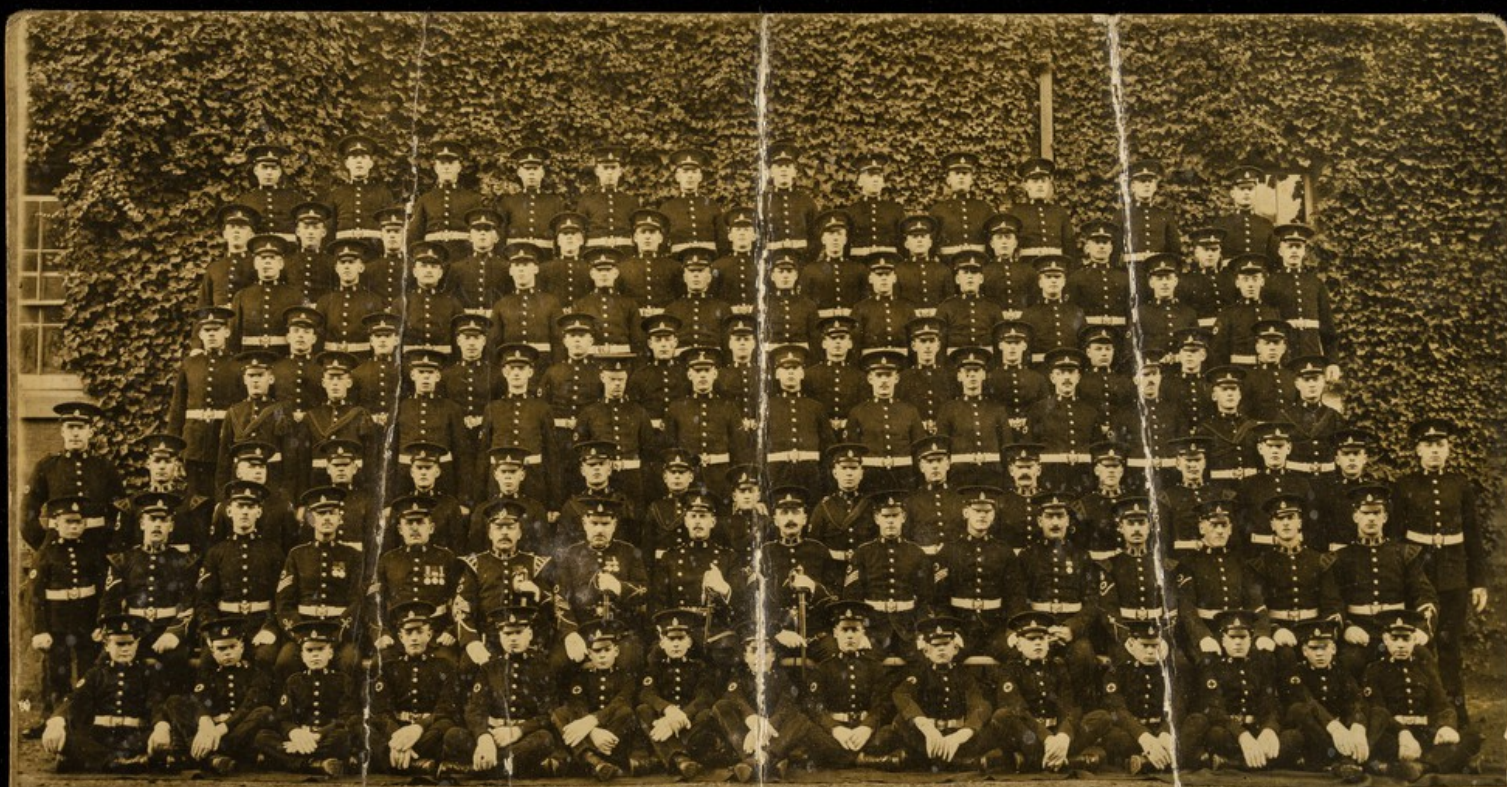

"A" COMPANY

Royal Army Medical Corps

ALDERSHOT 1913