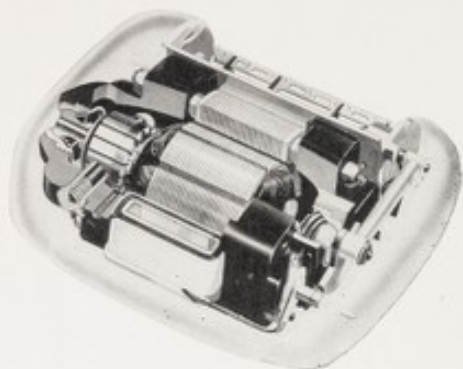

instead of a number of smaller heads . . .

Model W Shavemaster

The smooth, comfortable, continuous-round Sunbeam head is bigger and has over 3,000 shaving edges—more than any other electric shaver. The lightning fast cutter makes OVER 24 MILLION ACTUAL SHAVING ACTIONS PER MINUTE—more than any shaver with multiple heads.

Multiple heads

SHAVEMASTER

is the only shaver with a 16-bar armature REAL MOTOR and exclusive crankshaft drive mechanism.

PUNCHY ADVERTISING WILL BRING IN THE CUSTOMERS —

- *Powerful, selling ads. in the evening and local press.*
- *Bright, eye-catching display material for your window and counter.*
- *Leaflets for your counter or for mailing.*
- *Stock ads. for your own use in local papers.*