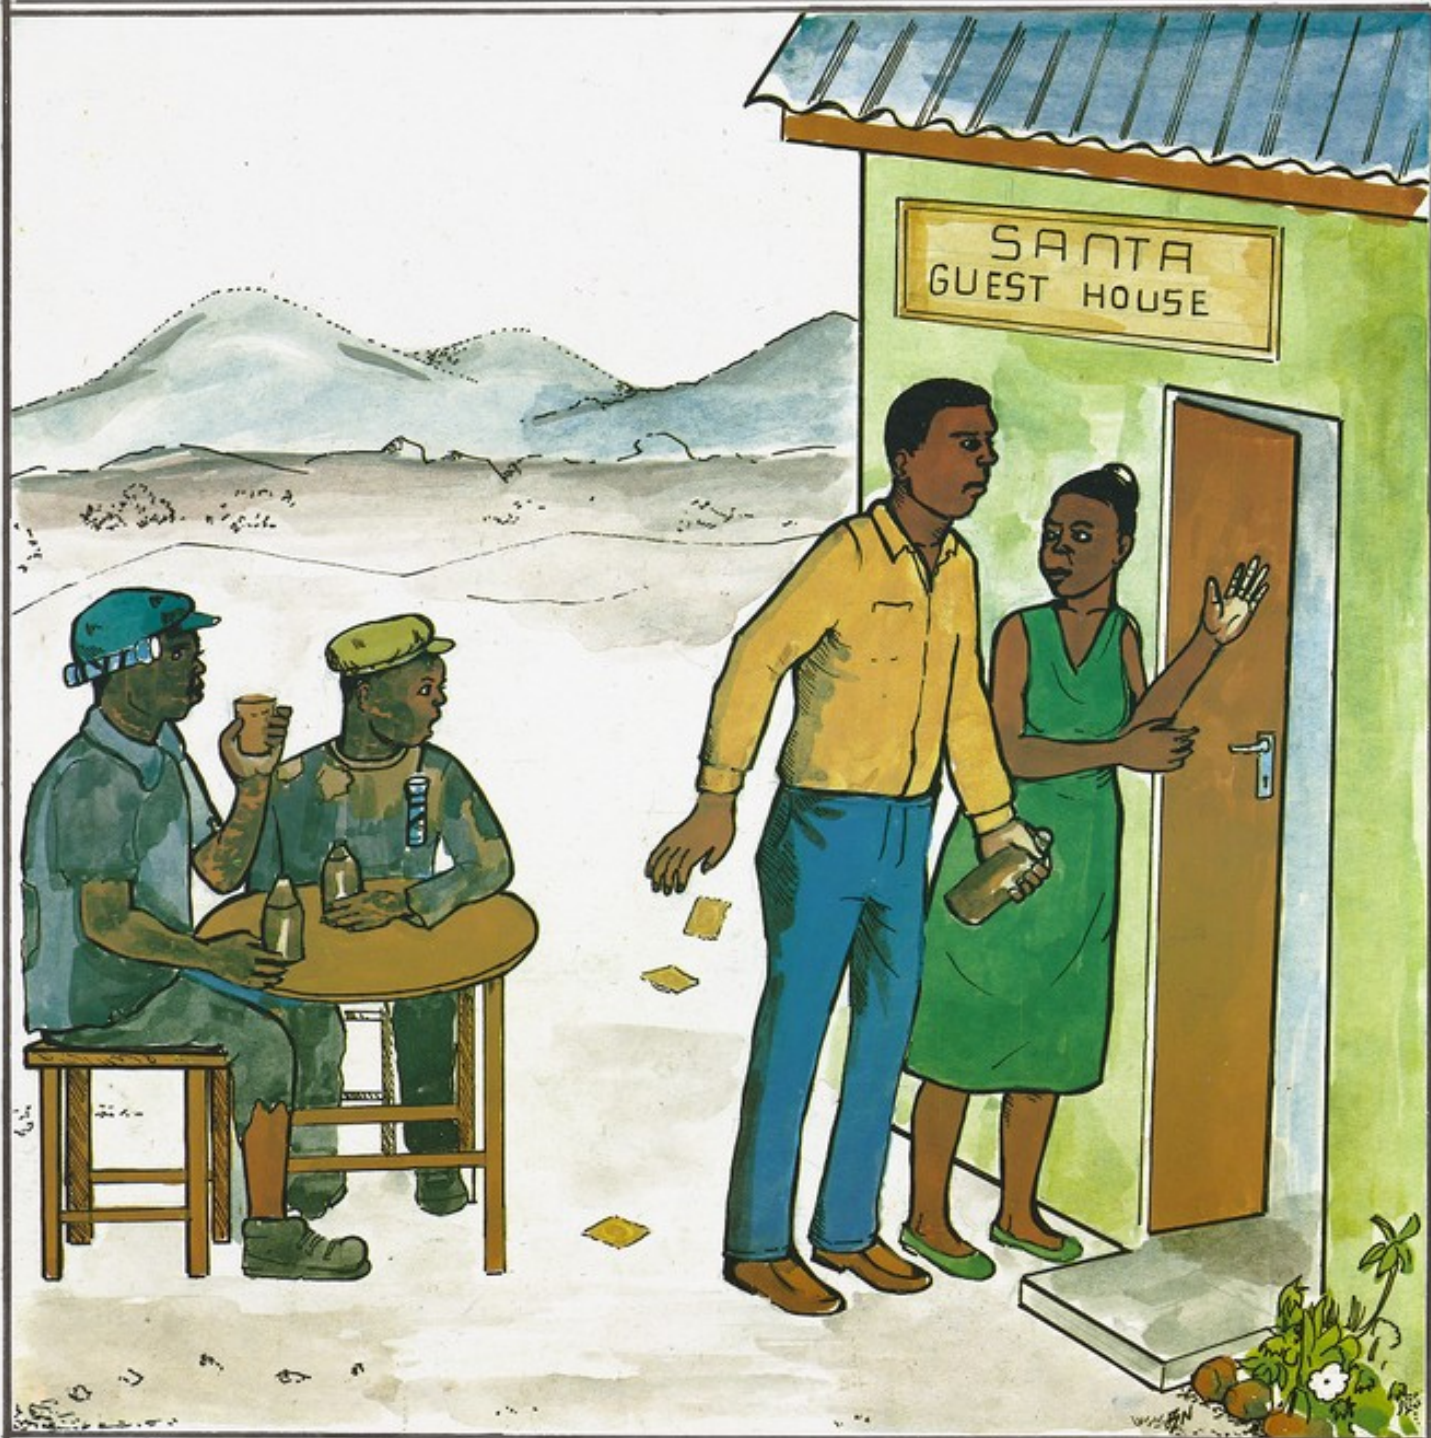

UKIMWI

ULEVI WA POMBE NA MADAWA YA KULEVYA

HUONDOA BUSARA KATIKA MAAMUZI • TUMIA KONDOMU