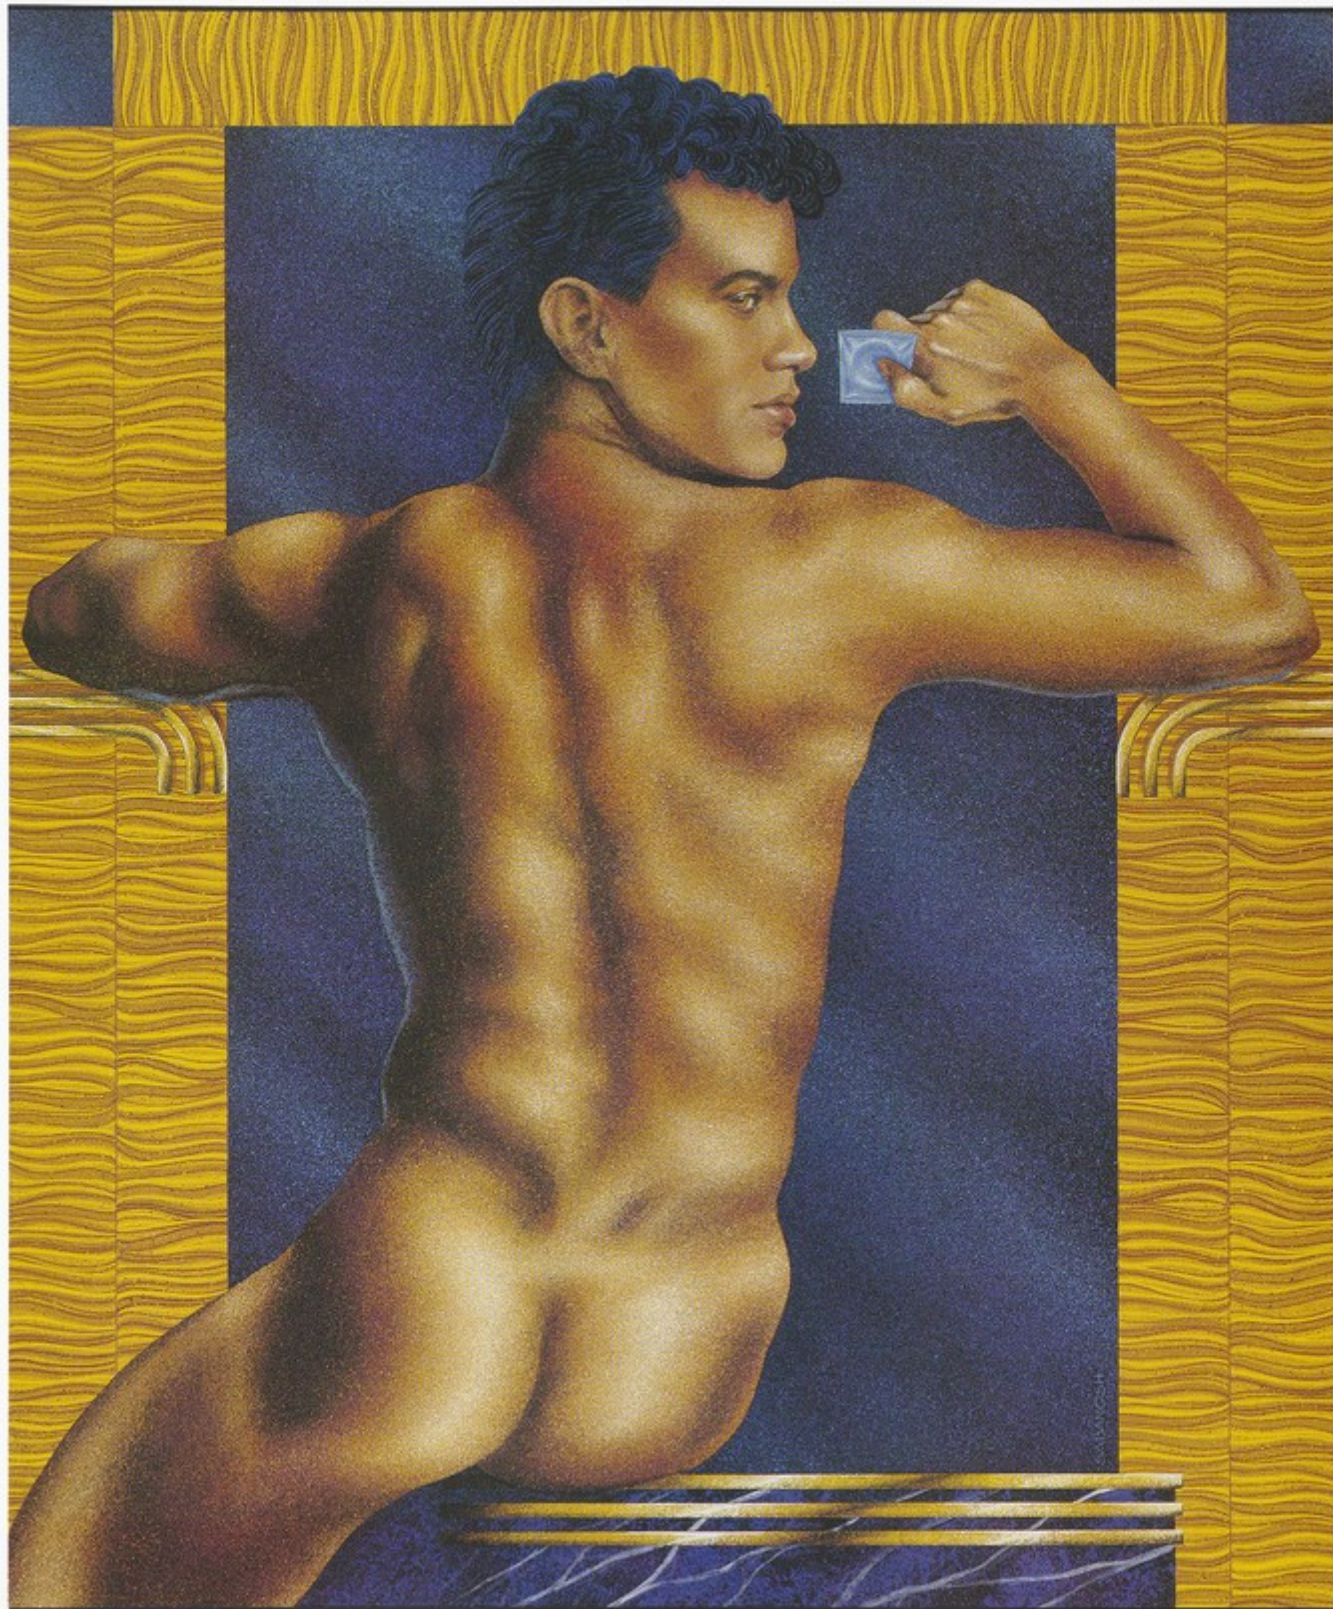

COJELO CON CUIDADO

T A K E I T S A F E L Y

FOR ANY INFORMATION CALL THE
PARA MAS INFORMACION LLAMA AL **GMHC** HOTLINE 212-807-6655/TDD 212-645-7470 (for hearing impaired)