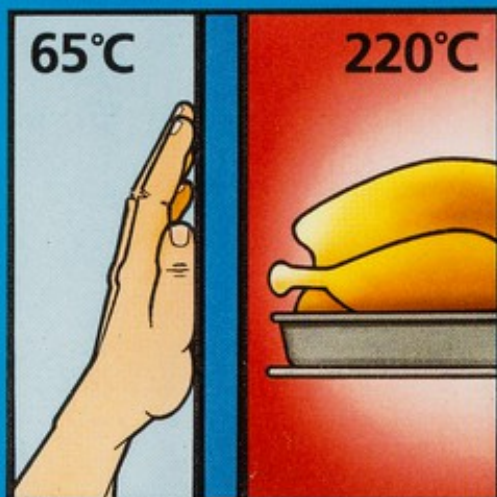

TRICITY BENDIX

Supercool®

DOORS

AN IMPORTANT SAFETY FEATURE
HIGHLIGHTED BY CONSUMER PROGRAMMES
SUCH AS BBC'S WATCHDOG

SUPERCool COOKERS AND OVENS
HAVE DOORS WITH A MAXIMUM TOUCH
TEMPERATURE OF 65°C

USED ON ALL NEW MODELS, NOT JUST AS
AN UPMARKET OPTION

WELL INSIDE BOTH CURRENT AND
PROPOSED STANDARDS