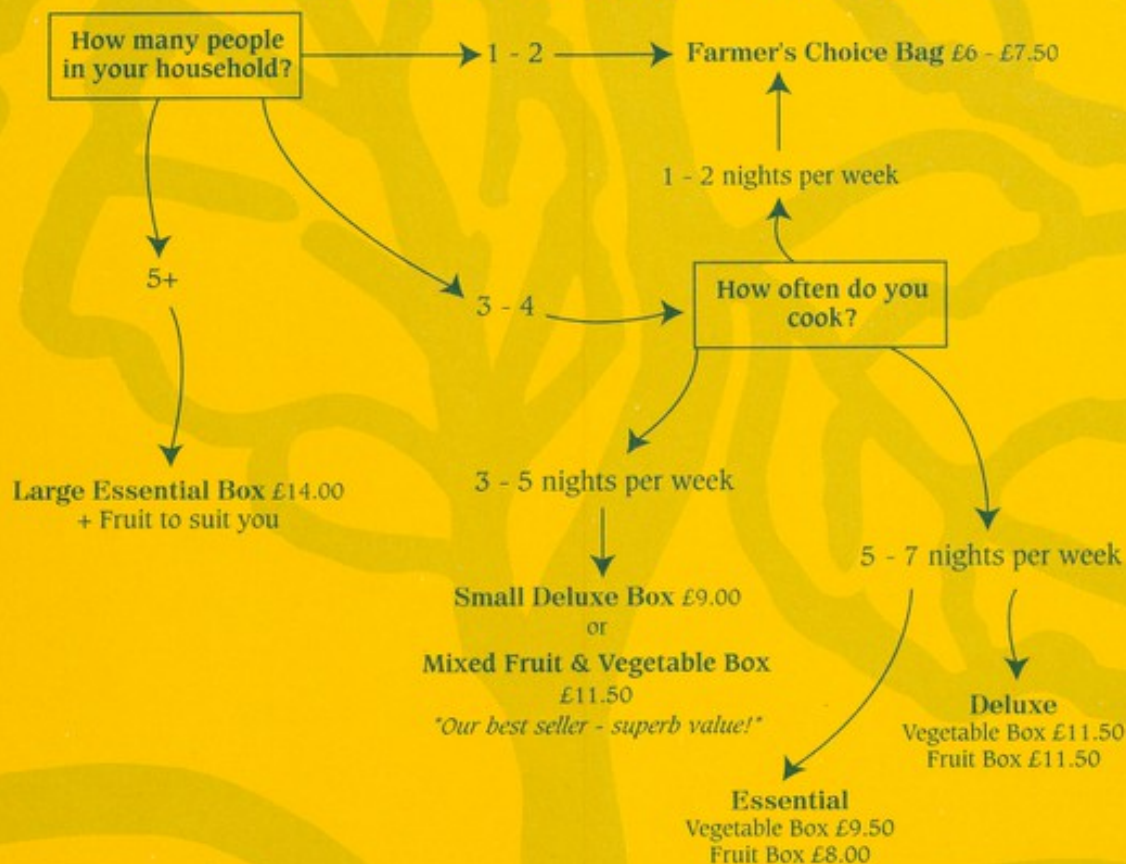

**TEL: 020 7737 3648**

Website: [www.abel-cole.co.uk](http://www.abel-cole.co.uk)

*Printed on recycled paper*

Truly fresh  
**ORGANIC** produce  
straight from the  
grower to your table

**At truly affordable prices**

## Fresh organic boxes

Weekly selections of the freshest seasonal produce, tailored to suit your household and delivered FREE to your door. Pick a box to suit you!